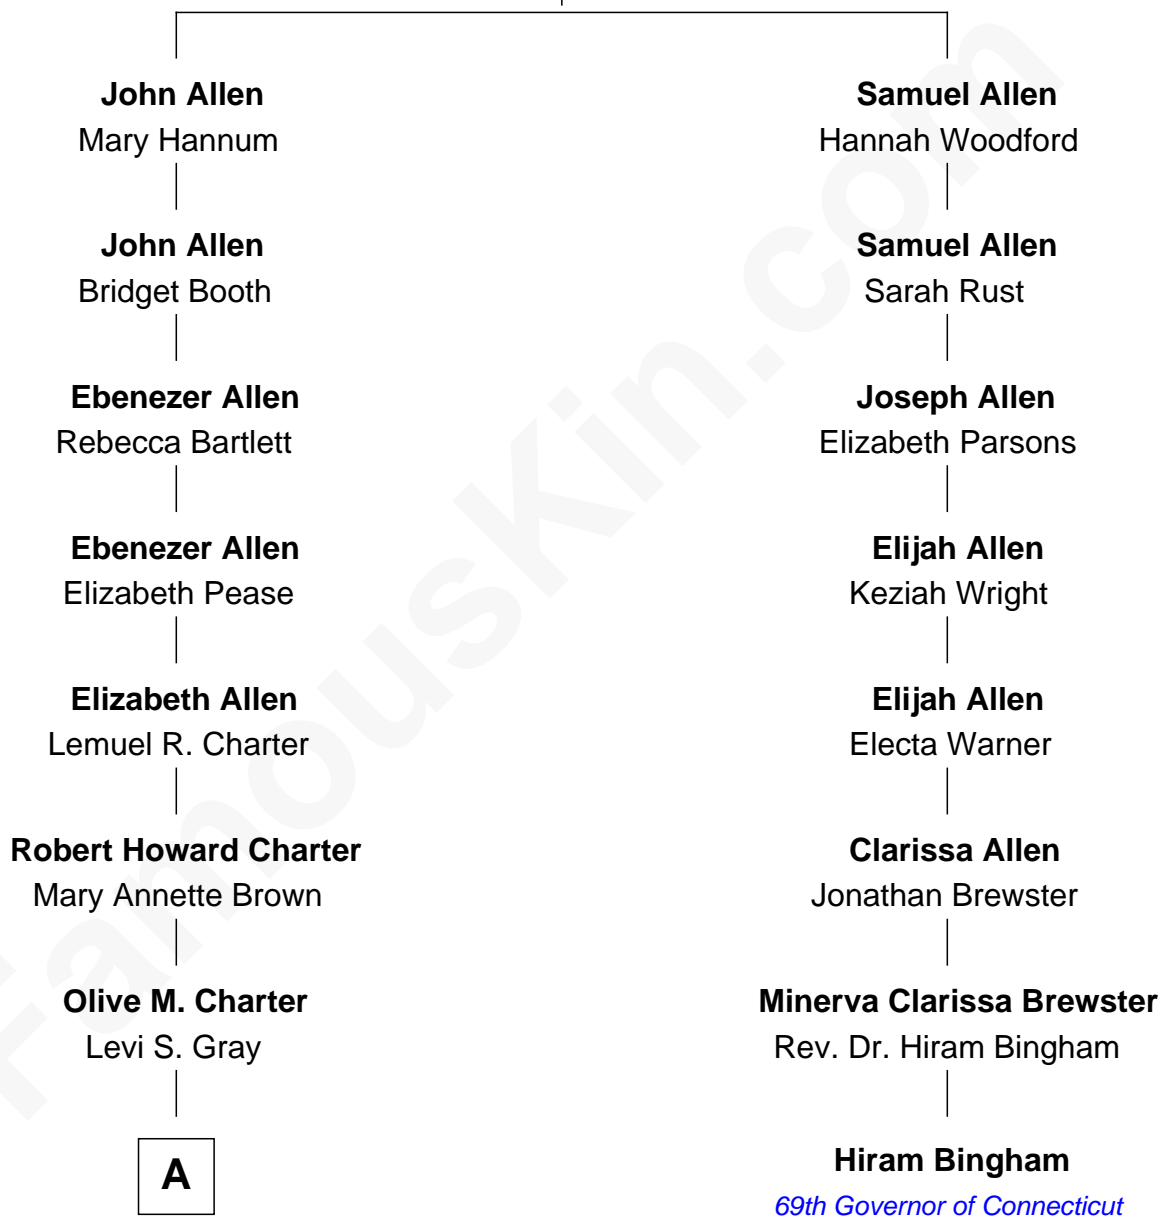

FamousKin.com Relationship Chart of

Bill Paxton

TV and Movie Actor

7th cousin 2 times removed of

Hiram Bingham

69th Governor of Connecticut

Samuel Allen

Ann - - - - -

A

—
Wayne C. Gray
Leonie Marie Turk

—
Mary Lou Gray
John Lane Paxton

—
Bill Paxton
TV and Movie Actor

FamousKin.com