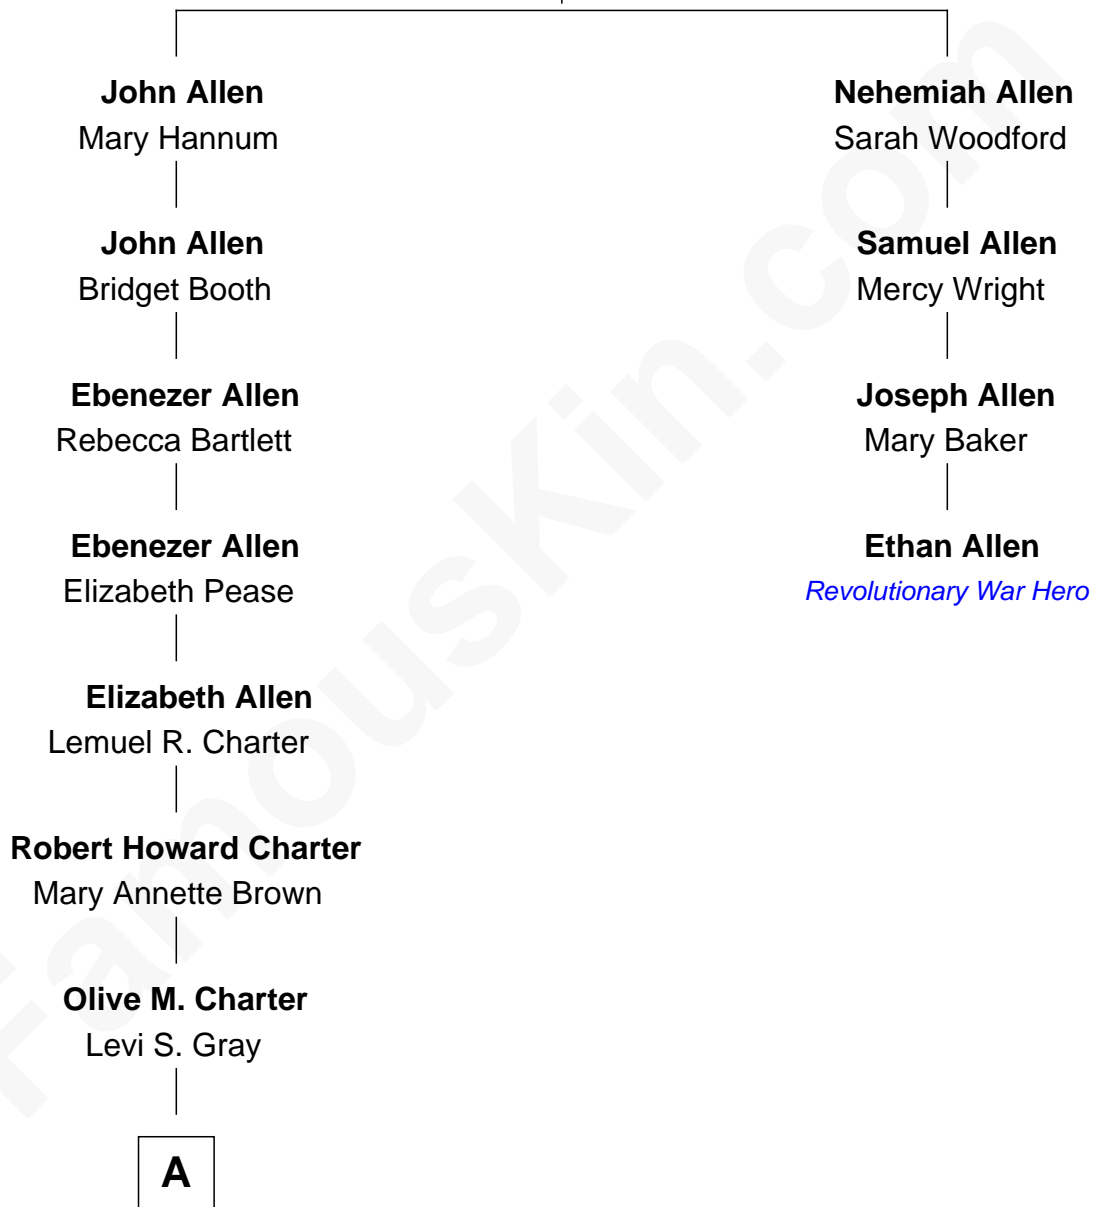

FamousKin.com Relationship Chart of

Bill Paxton

TV and Movie Actor

3rd cousin 6 times removed of

Ethan Allen

Revolutionary War Hero

Samuel Allen

Ann - - - - -

A

—
Wayne C. Gray
Leonie Marie Turk

—
Mary Lou Gray
John Lane Paxton

—
Bill Paxton
TV and Movie Actor

FamousKin.com