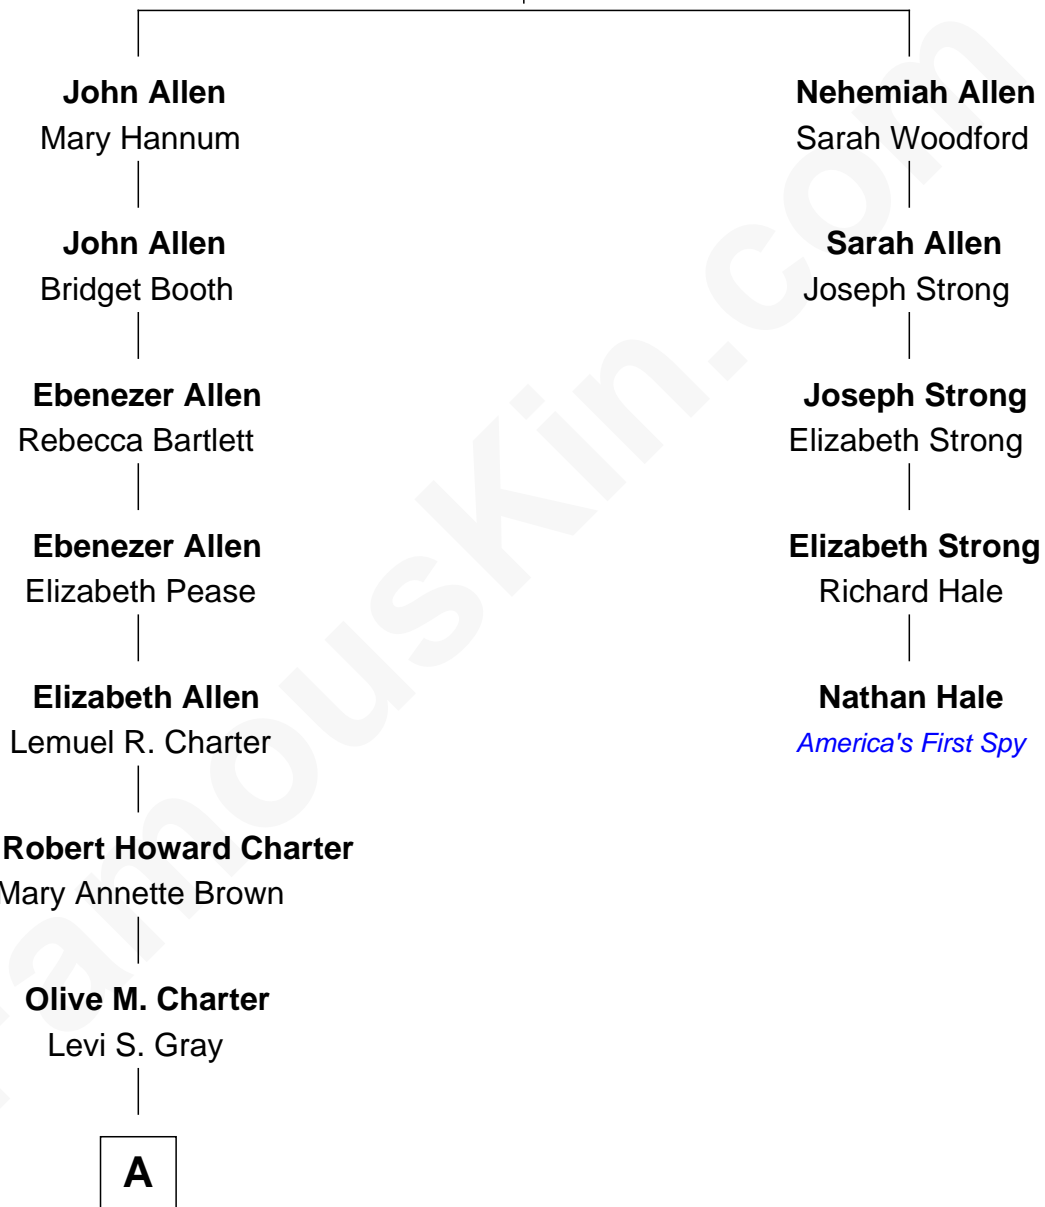

# FamousKin.com Relationship Chart of

**Bill Paxton**

*TV and Movie Actor*

4th cousin 5 times removed of

**Nathan Hale**

*America's First Spy*

**Samuel Allen**

Ann - - - - -

**A**

—  
**Wayne C. Gray**  
Leonie Marie Turk

—  
**Mary Lou Gray**  
John Lane Paxton

—  
**Bill Paxton**  
*TV and Movie Actor*

FamousKin.com