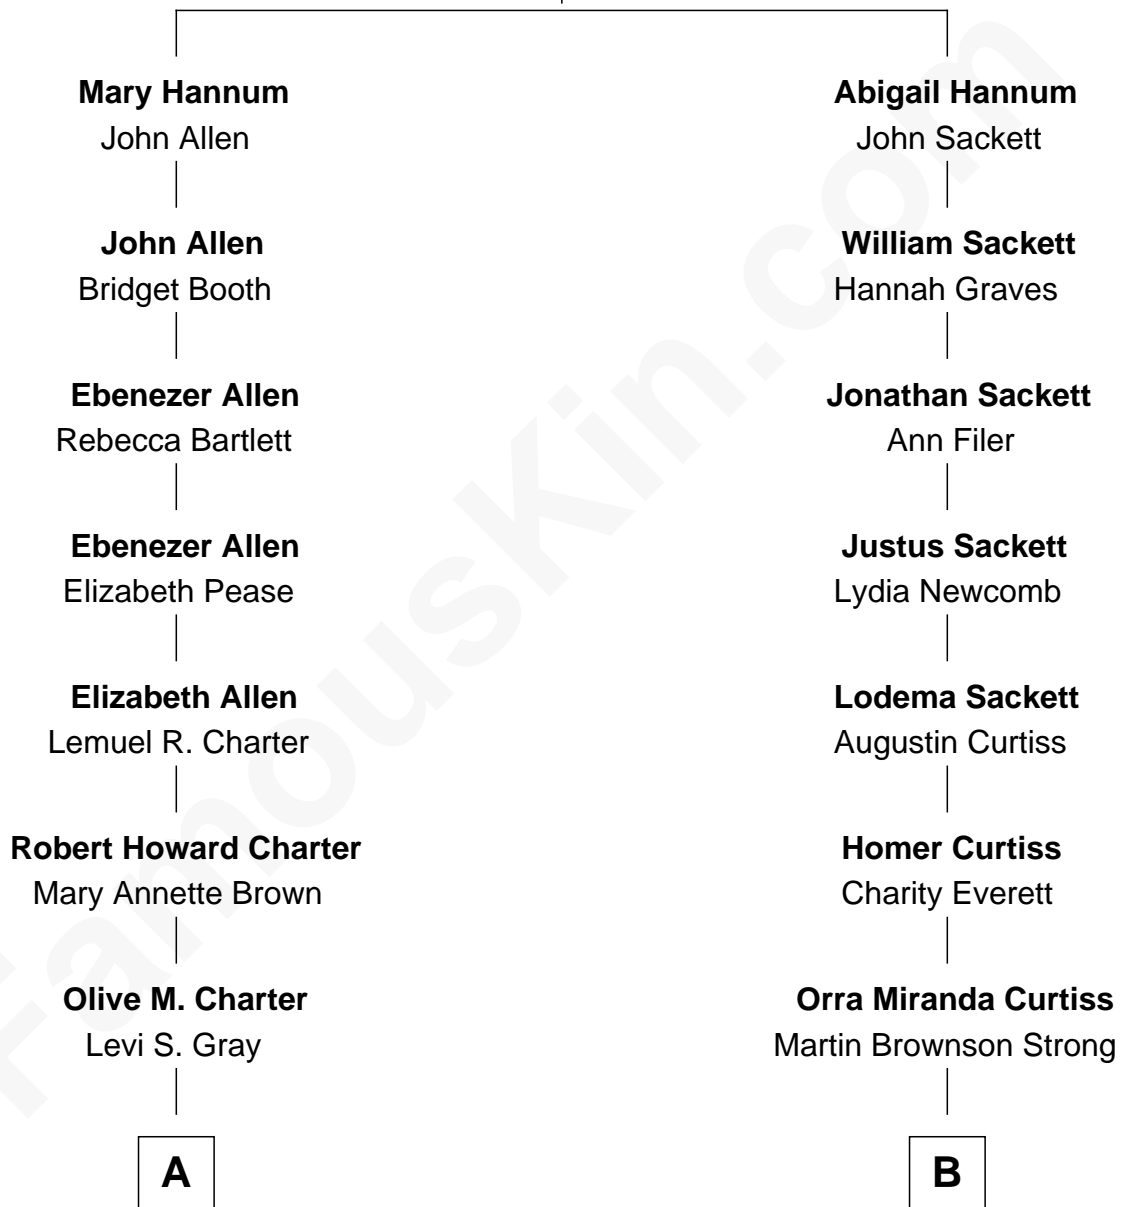

FamousKin.com Relationship Chart of

Bill Paxton

TV and Movie Actor

9th cousin 2 times removed of

Sarah Palin

9th Governor of Alaska

William Hannum

Honor Capen

Sarah Sheeran
Charles Richard Heath

Sarah Palin
9th Governor of Alaska