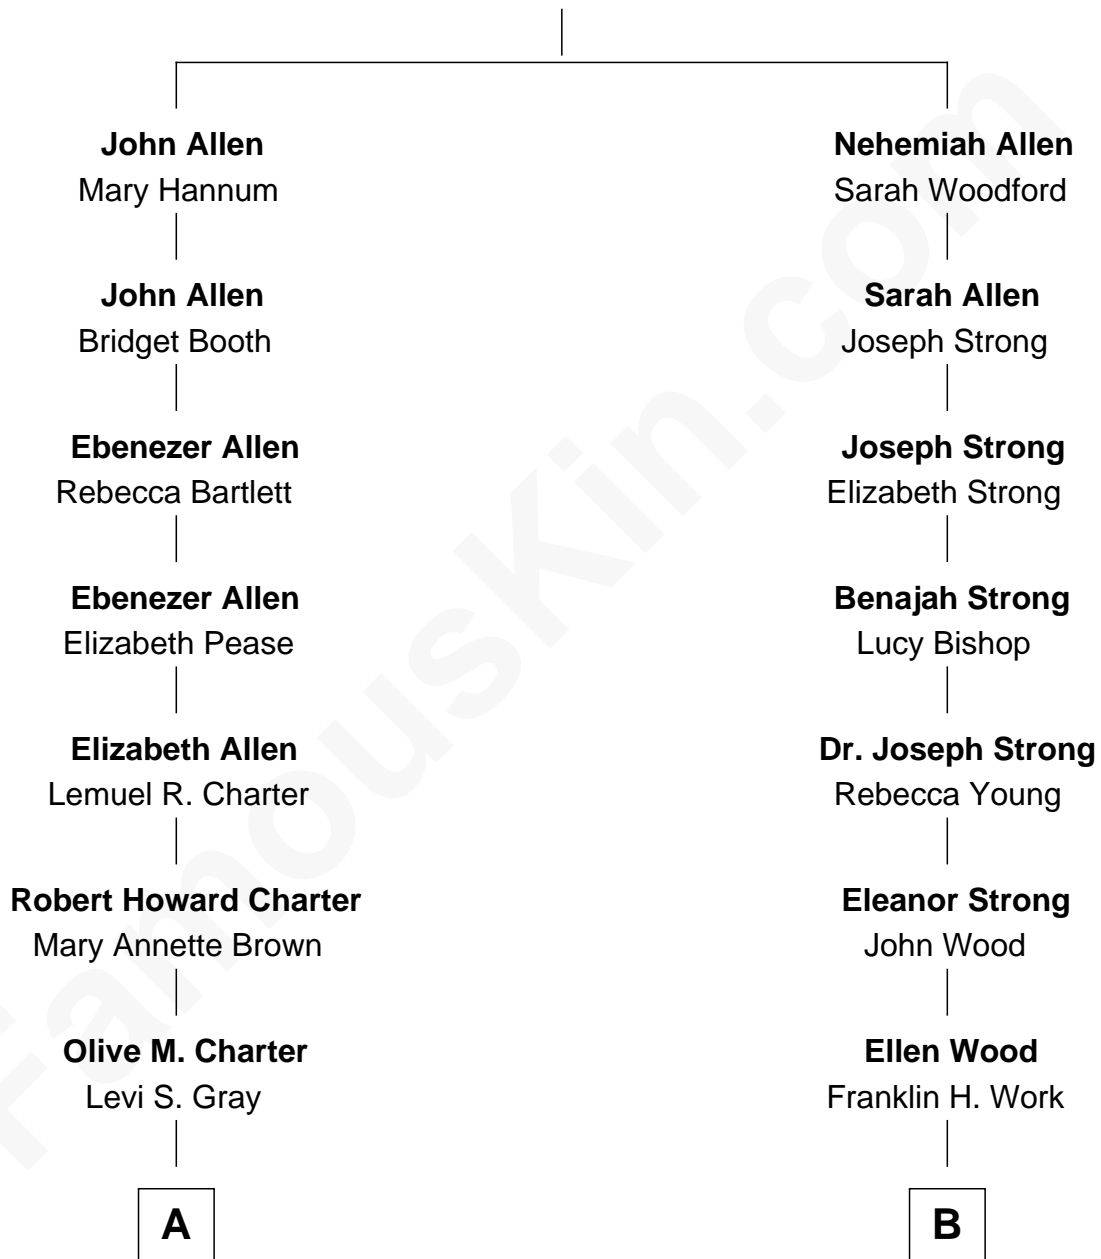

# FamousKin.com Relationship Chart of

**Bill Paxton**

*TV and Movie Actor*

9th cousin 2 times removed of

**Prince Harry**

*Duke of Sussex*

**Samuel Allen**

Ann - - - - -

**A**

**Wayne C. Gray**  
Leonie Marie Turk

**Mary Lou Gray**  
John Lane Paxton

**Bill Paxton**  
*TV and Movie Actor*

**B**

**Frances Eleanor Work**  
James Boothby Burke Roche

**Edmund Maurice Burke Roche**  
Ruth Sylvia Gill

**Frances Ruth Burke Roche**  
Edward John Spencer

**Princess Diana Frances Spencer**  
Charles III, King of the United Kingdom

**Prince Harry**  
*Duke of Sussex*