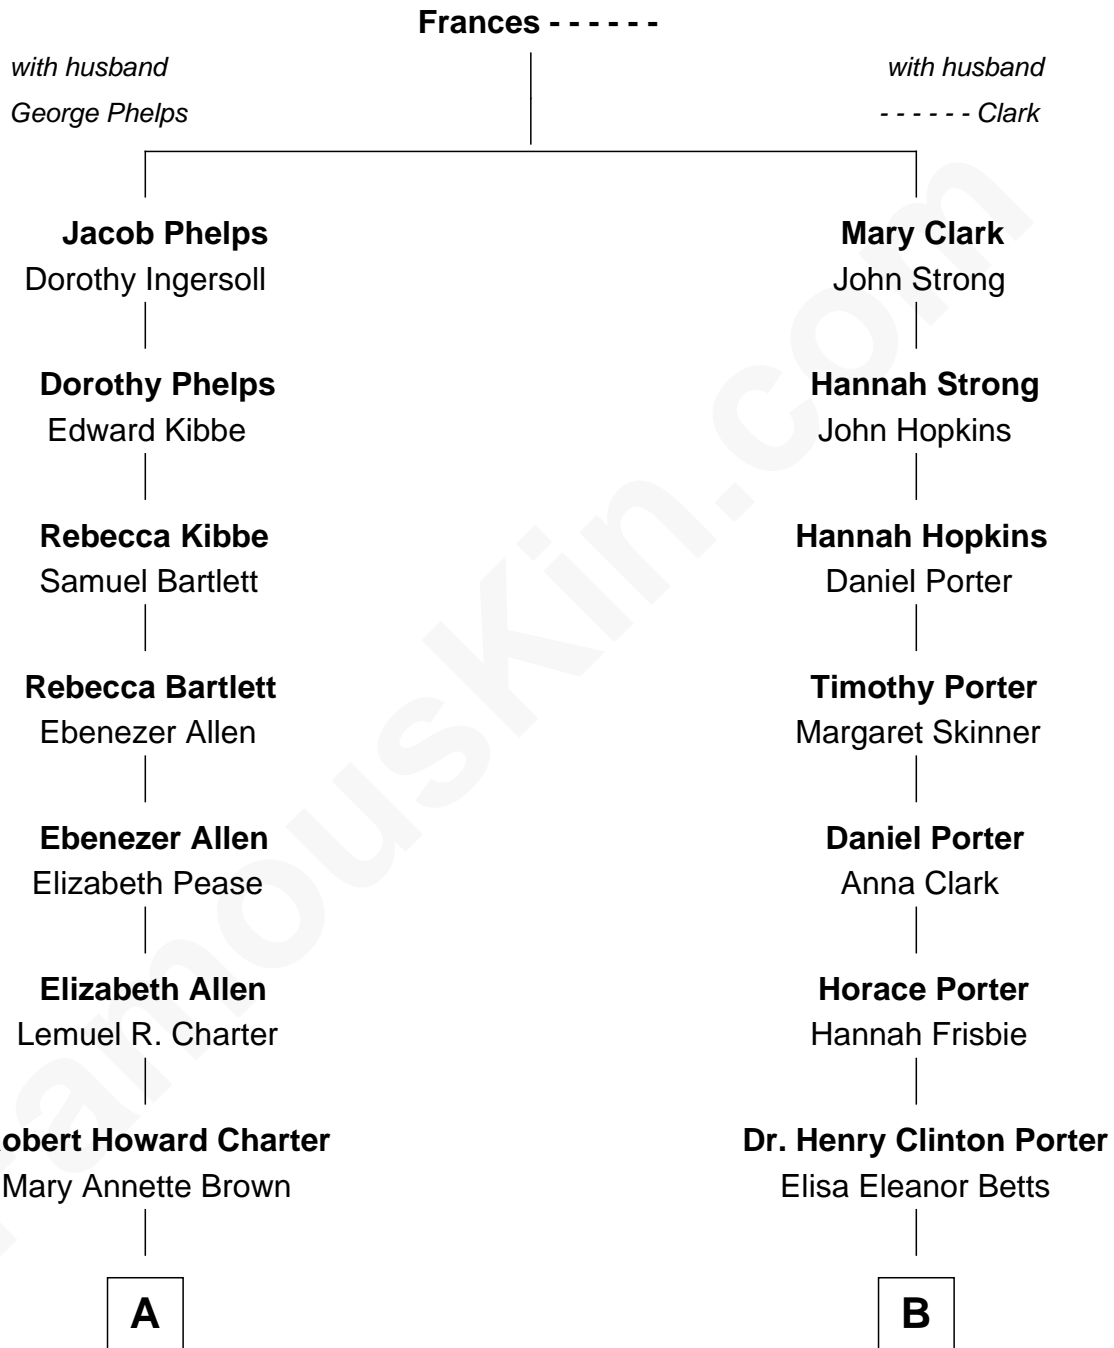

FamousKin.com Relationship Chart of

Bill Paxton

TV and Movie Actor

10th cousin 1 time removed of

Boris Johnson

Prime Minister of the United Kingdom

A

Olive M. Charter

Levi S. Gray

Wayne C. Gray

Leonie Marie Turk

Mary Lou Gray

John Lane Paxton

Bill Paxton

TV and Movie Actor

B

Henry Clinton Porter

Clara Holcomb

Helen Tracy Porter

Elias Avery Lowe

Frances Beatrice Lowe

Sir James Edmund Sanford Fawcett

Charlotte Offlow Fawcett

Stanley Patrick Johnson