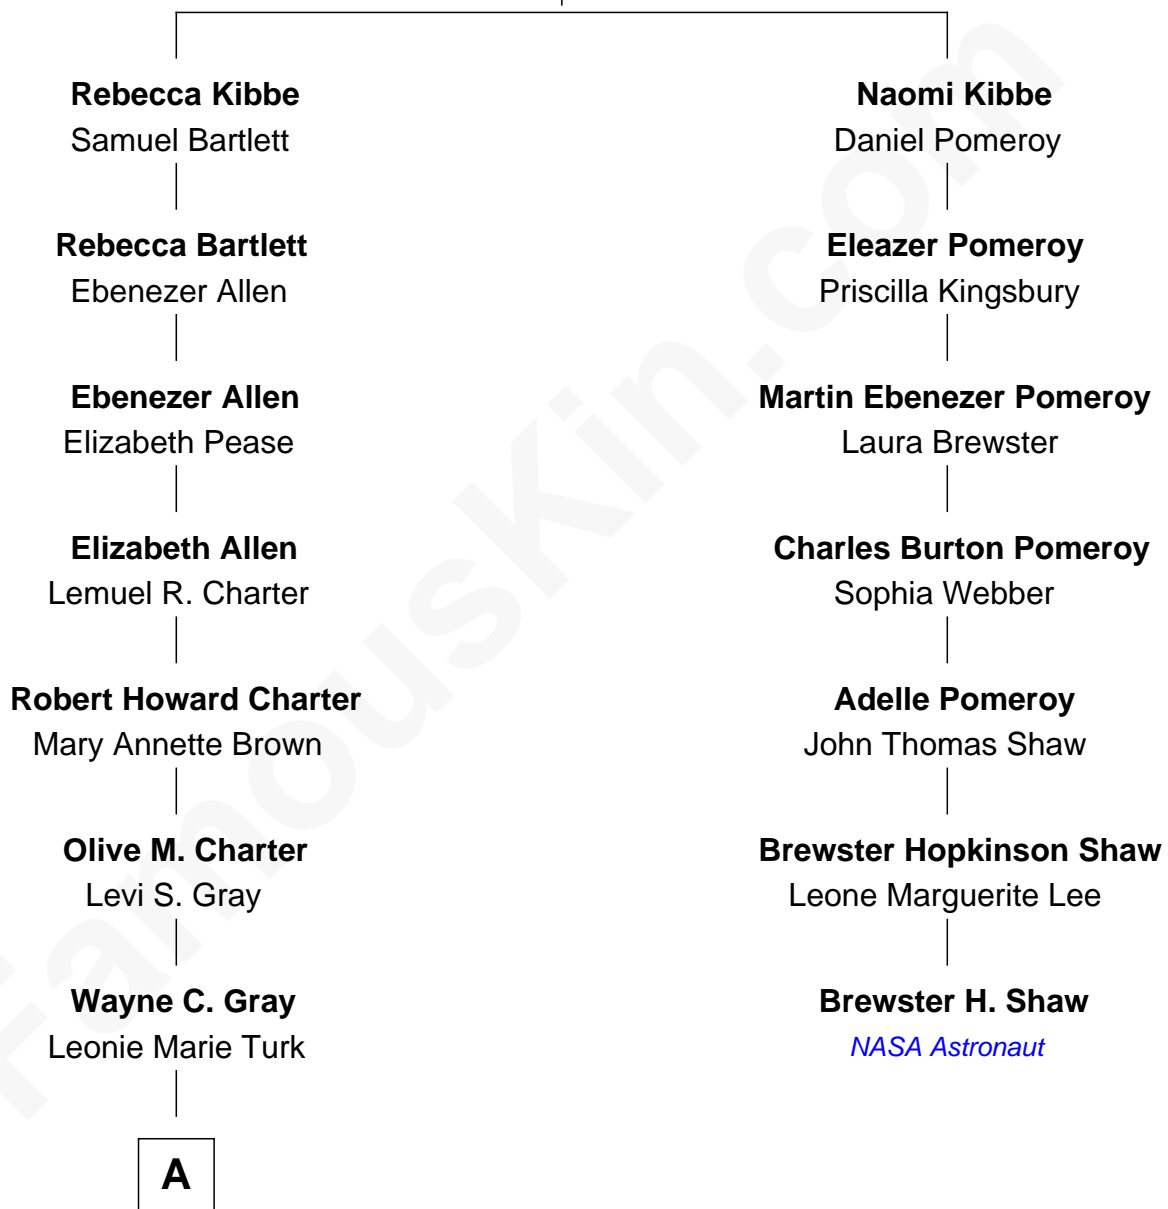

# FamousKin.com Relationship Chart of

**Bill Paxton**

*TV and Movie Actor*

6th cousin 2 times removed of

**Brewster H. Shaw**

*NASA Astronaut*

**Edward Kibbe**

Dorothy Phelps

**A**

—  
**Mary Lou Gray**  
John Lane Paxton

—  
**Bill Paxton**  
*TV and Movie Actor*

FamousKin.com