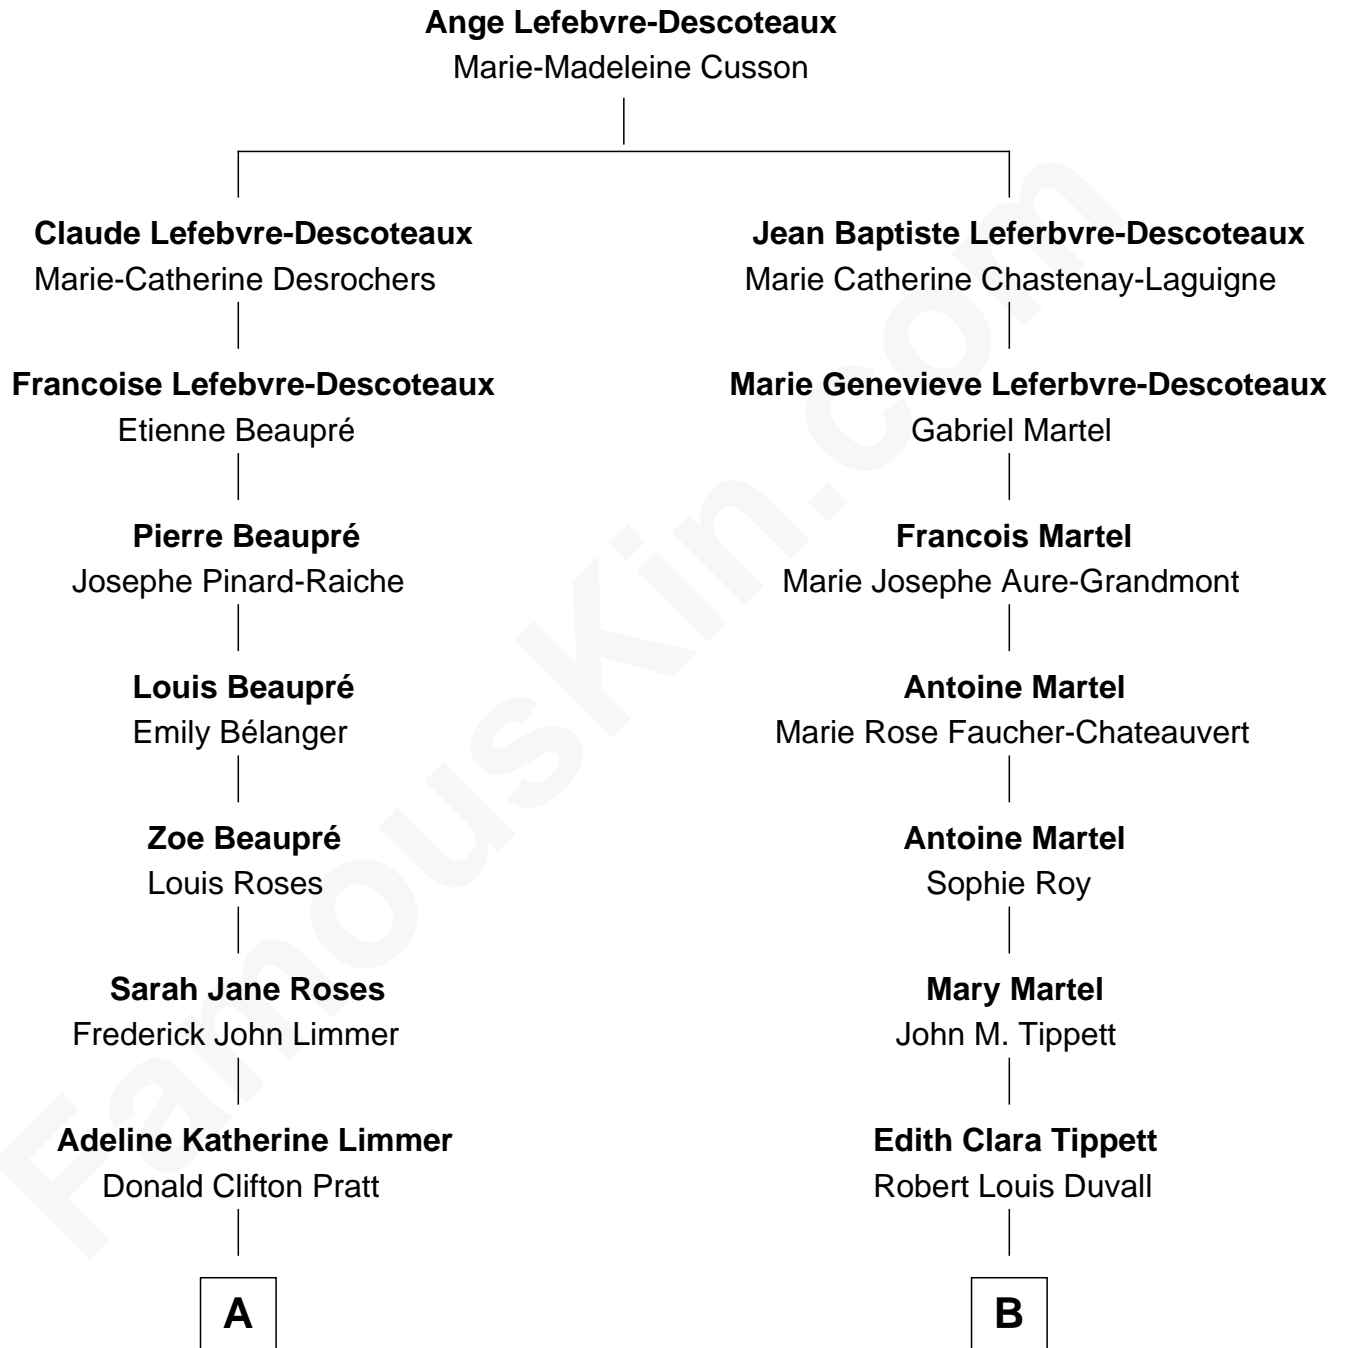

# FamousKin.com Relationship Chart of

**Chris Pratt**

*TV and Movie Actor*

8th cousin 1 time removed of

**John Dye**

*TV and Movie Actor - "Touched by an Angel"*

**A**

**Daniel Clifton Pratt**  
Kathleen Louise Indahl

**Chris Pratt**  
*TV and Movie Actor*

**B**

**John Louis Duvall**  
Irene Maree McMillen

**Lynn Maree Duvall**  
Jim C. Dye

**John Dye**  
*TV and Movie Actor*

FamousKin.com