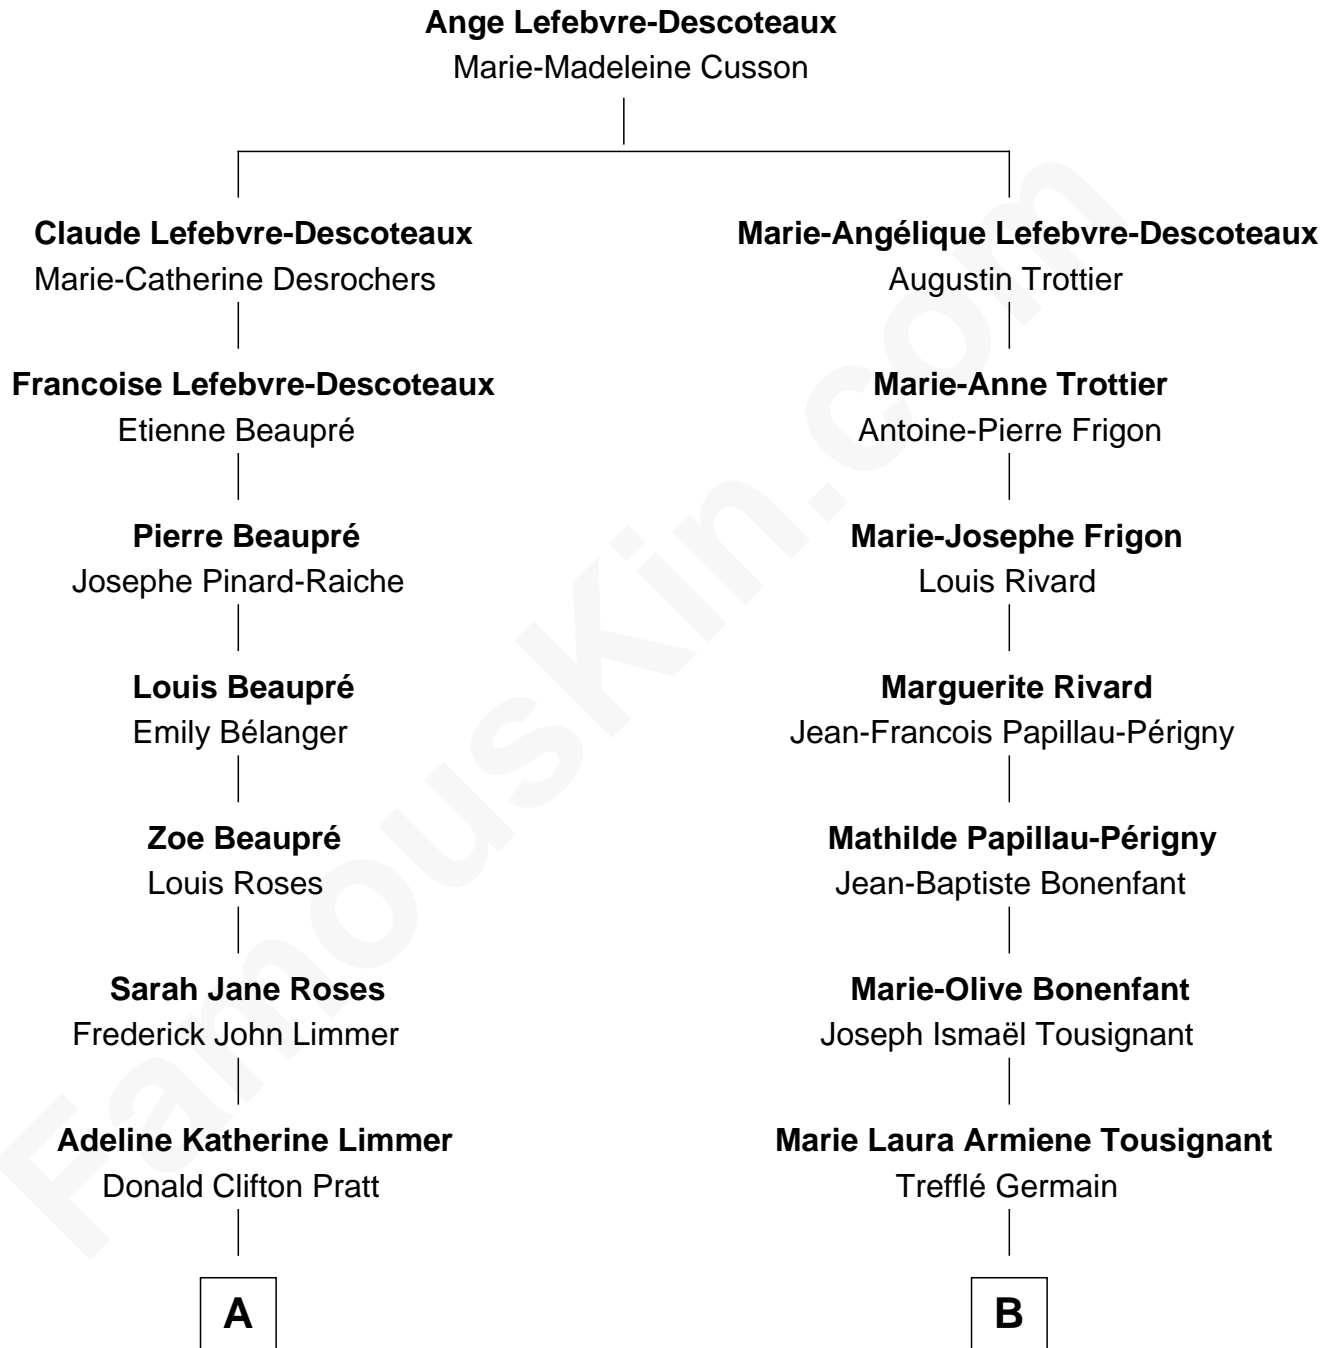

FamousKin.com

Relationship Chart of

Chris Pratt

TV and Movie Actor

8th cousin 3 times removed of

Justin Bieber

Singer and Songwriter

A

Daniel Clifton Pratt
Kathleen Louise Indahl

Chris Pratt
TV and Movie Actor

B

Joseph-Roland Garneau Germain
Marie-Alphonsine-Germaine Breton

Estelle Germain
Venant Eugène Henry

Diane M. Henry
Michael Mallette