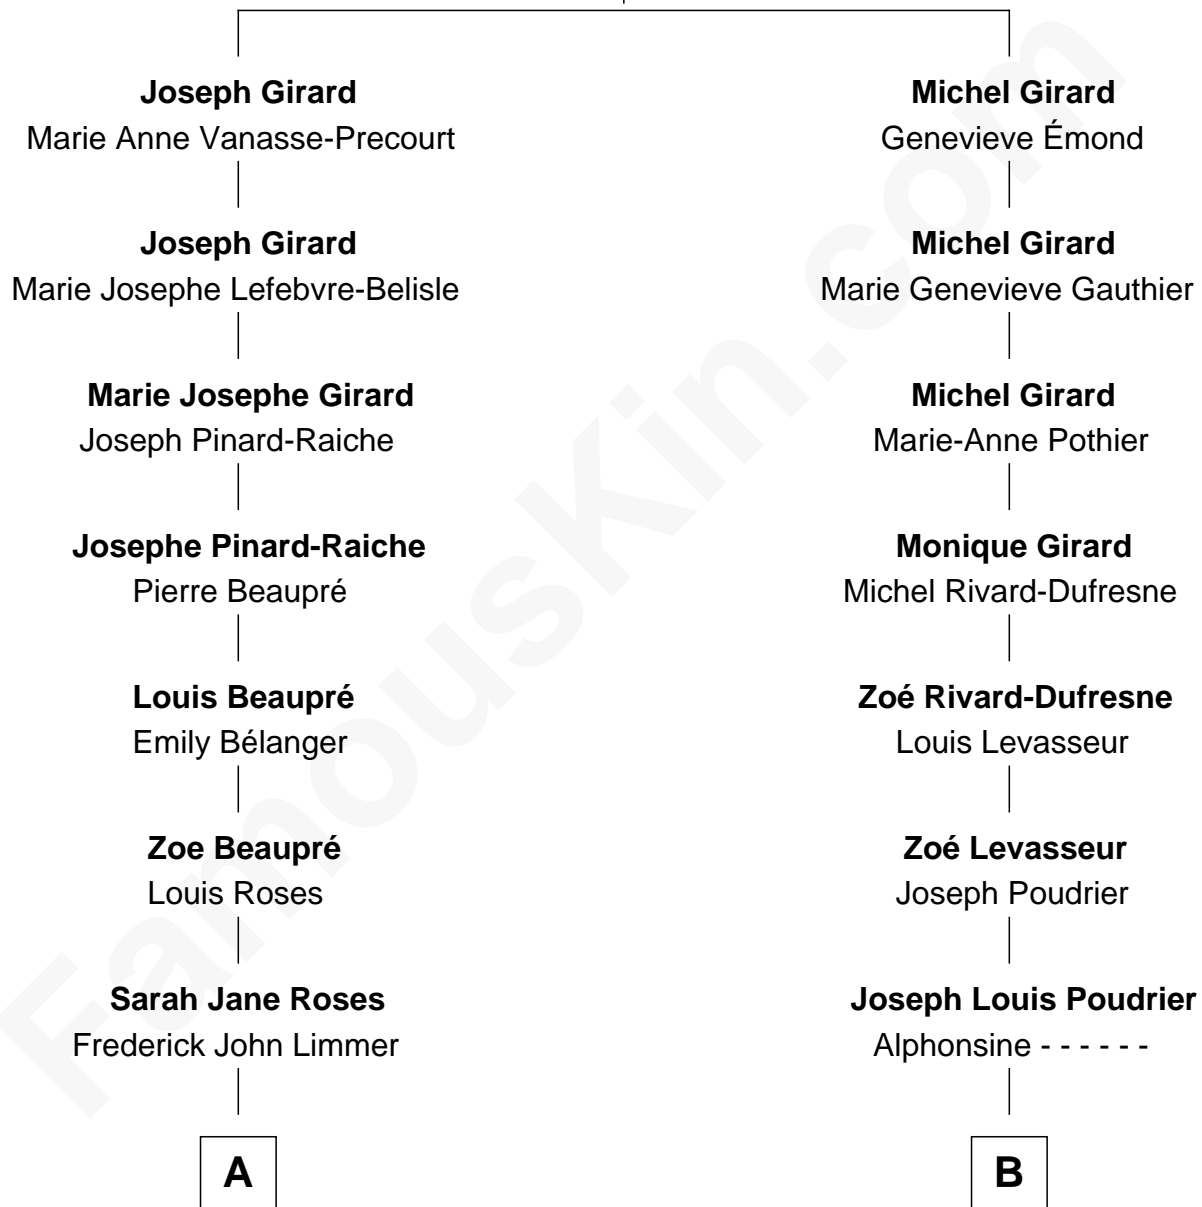

FamousKin.com Relationship Chart of

Chris Pratt

TV and Movie Actor

9th cousin 2 times removed of

Meghan Trainor

Singer and Songwriter

Francois Girard
Marie Antoinette Lemay

A

Adeline Katherine Limmer

Donald Clifton Pratt

Daniel Clifton Pratt

Kathleen Louise Indahl

Chris Pratt

TV and Movie Actor

B

Elzear Joseph Poudrier