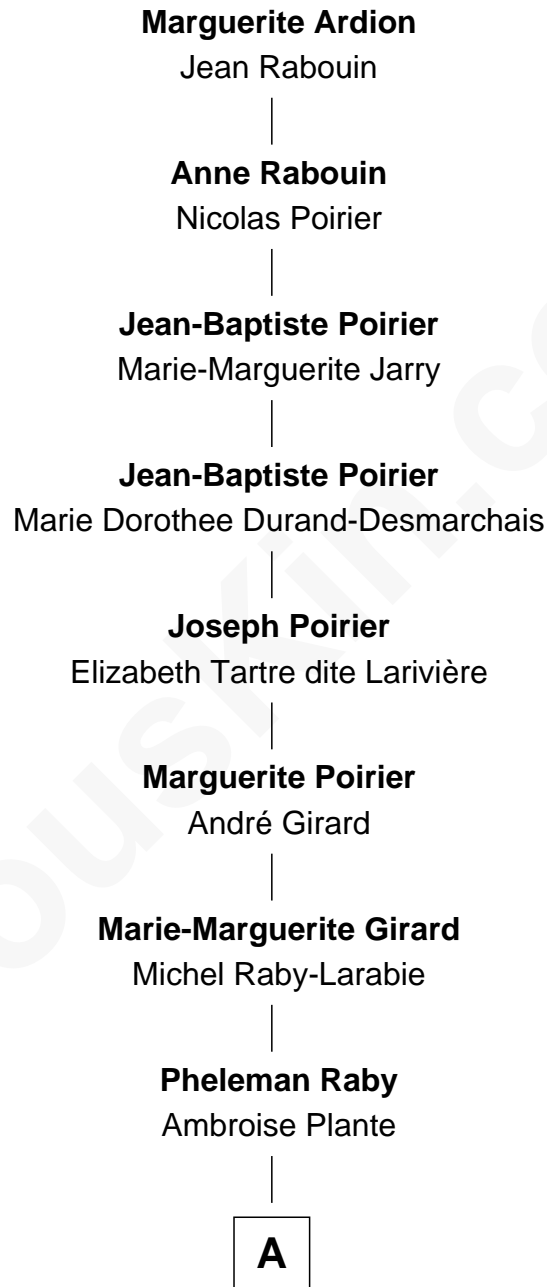

**FamousKin.com**  
**Relationship Chart of**  
**Marguerite Ardion**  
( - c1678)

10th Great-grandmother of

**Julianne Hough**  
*Singer, Dancer and Actress - "DWTS" Pro*

**A**

—  
**Marie Alzire Plante**

Joseph D. Wood

—  
**Alexander August Wood**

W. B. Tena Vredevelt

—  
**Colleen P. H. Wood**

Robert Virgil Hough

—  
**Bruce Robert Hough**

Marianne Heaton

—  
**Julianne Hough**