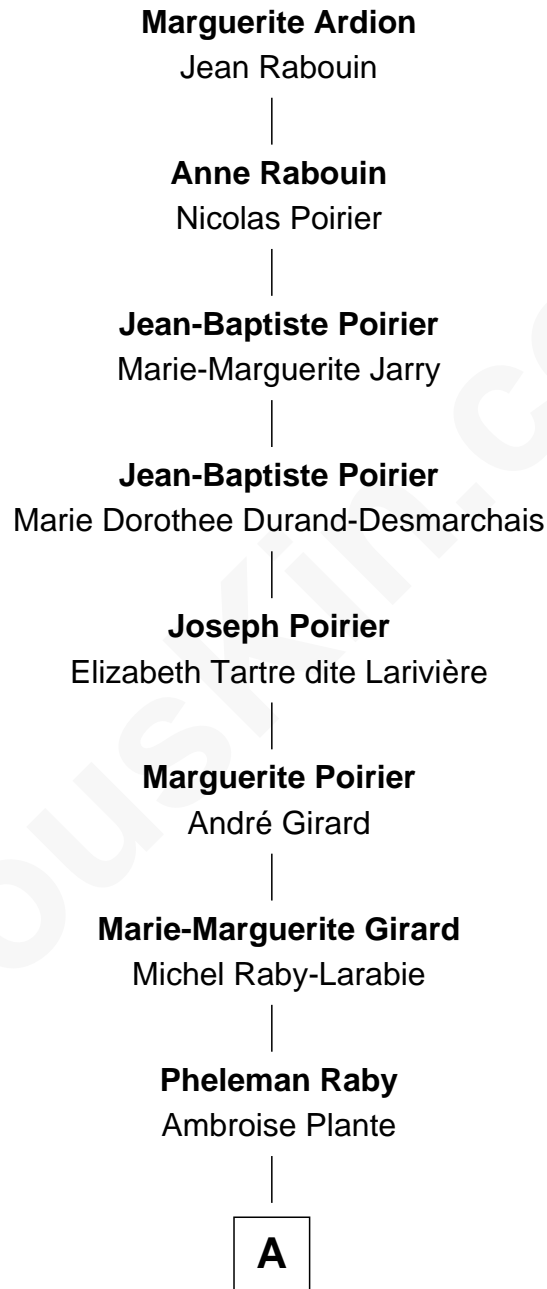

**FamousKin.com**  
**Relationship Chart of**  
**Marguerite Ardion**  
( - c1678)

10th Great-grandmother of

**Derek Hough**  
*Dancer and Actor - "DWTS" Pro*

**A**

—  
**Marie Alzire Plante**

Joseph D. Wood

—  
**Alexander August Wood**

W. B. Tena Vredevelt

—  
**Colleen P. H. Wood**

Robert Virgil Hough

—  
**Bruce Robert Hough**

Marianne Heaton

—  
**Derek Hough**

*"Dancing with the Stars"*