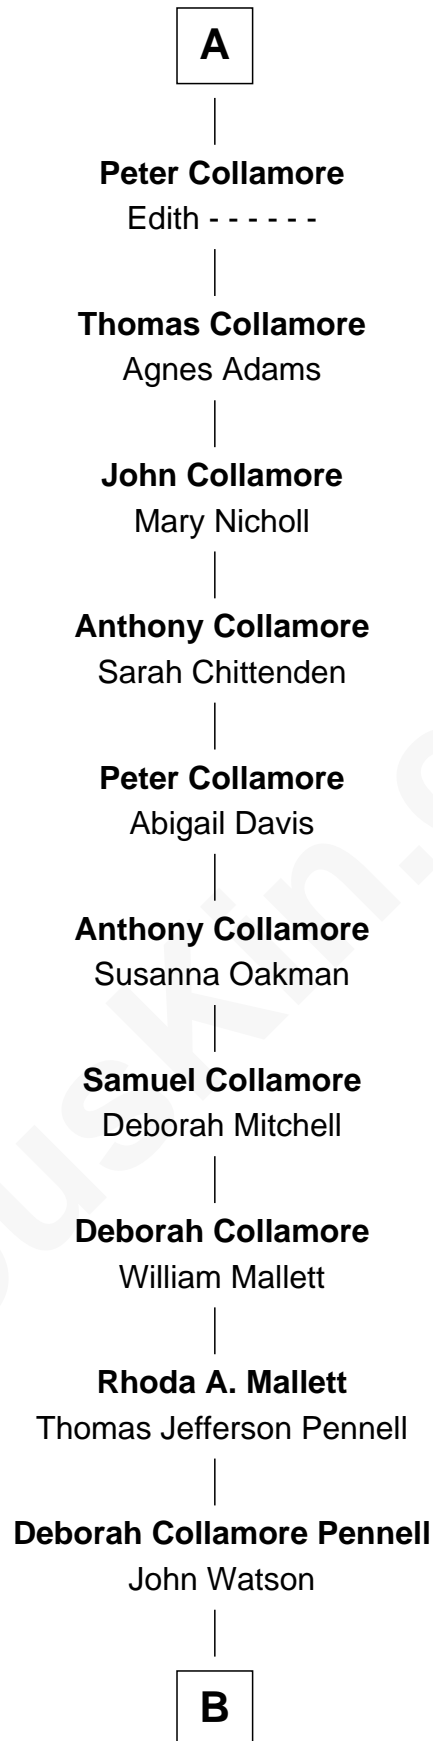

FamousKin.com Relationship Chart of

Maud de Acton

(- 1361)

19th Great-grandmother of

Warren Buffett

Chairman & CEO, Berkshire Hathaway

Maud de Acton

Sir Nicholas Poyntz

Sir John Poyntz

Elizabeth de Clanvowe

Robert Poyntz

Katherine FitzNichol

Sir Nicholas Poyntz

Elizabeth Mill

Humphrey Poyntz

Elizabeth Pollard

William Poyntz

Wilmot Poyntz

Thomas Hext

Margery Hext

John Collamore

A

B

—
Susan Ann Watson

Ford Bela Barber

—
Stella Frances Barber

John Ammon Stahl

—
Leila Stahl

Howard Homan Buffett

—
Warren Buffett

Chairman & CEO, Berkshire Hathaway

FamousKin.com