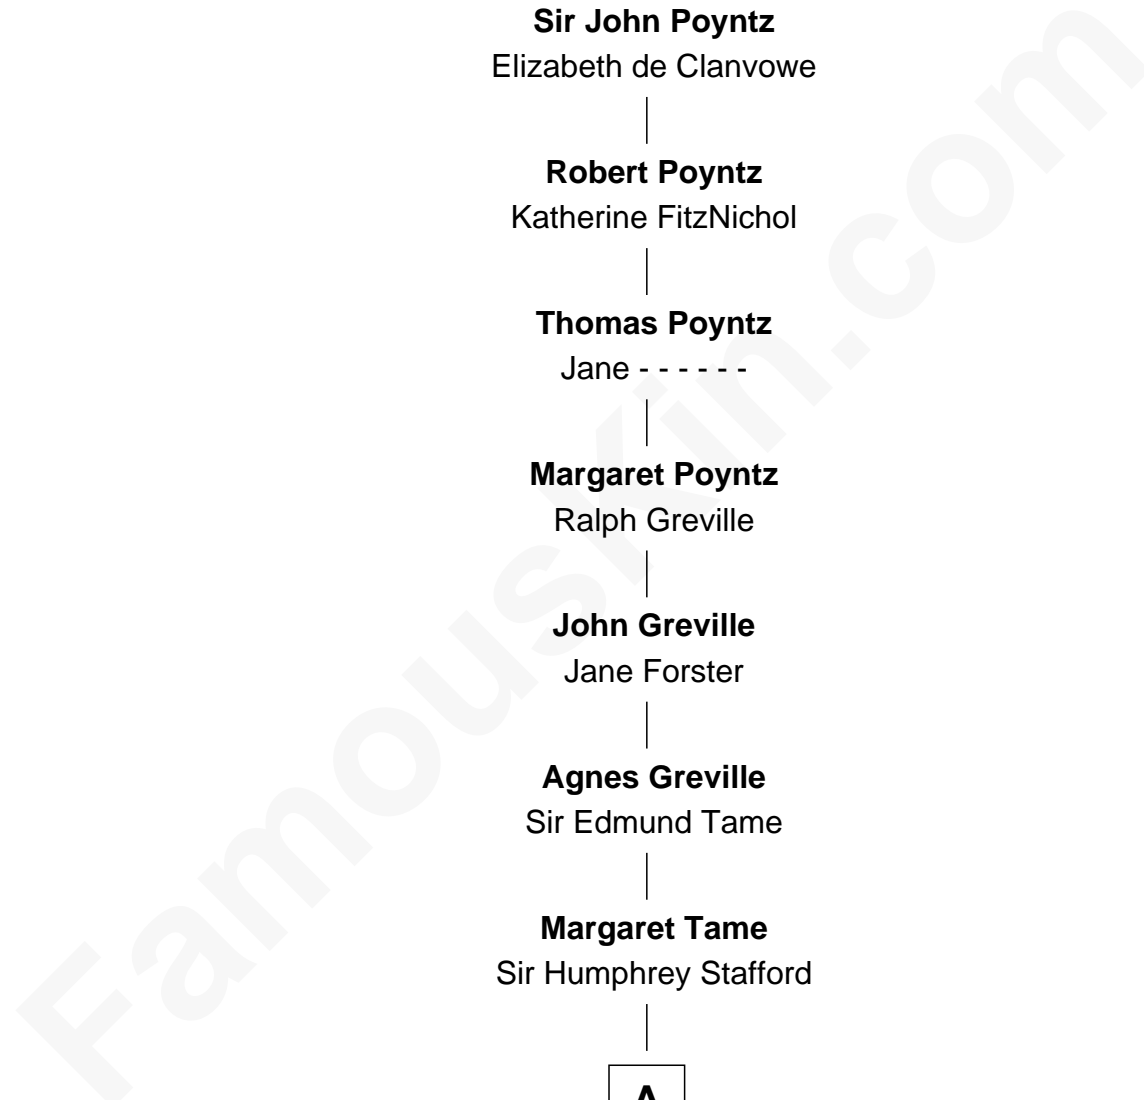

# FamousKin.com Relationship Chart of

**Maud de Acton**

( - 1361)

19th Great-grandmother of

**Mitt Romney**

70th Governor of Massachusetts

**Maud de Acton**

Sir Nicholas Poyntz

**John Greville**

Jane Forster

**Agnes Greville**

Sir Edmund Tame

**Margaret Tame**

Sir Humphrey Stafford

**A**

**A**

**Ellen Stafford**  
Thomas Barlow

**Stafford Barlow**

**Audrey Barlow**  
William Almy

**Annis Almy**  
John Greene

**Philippa Greene**  
Charles Dickinson

Probable

**Samuel Dickinson**  
Mary Cole

**Christopher Dickinson**  
Mary Cole

Gaskell Samuel Romney

—  
**George Wilcken Romney**

Lenore Emily LaFount

—  
**Mitt Romney**

*70th Governor of Massachusetts*