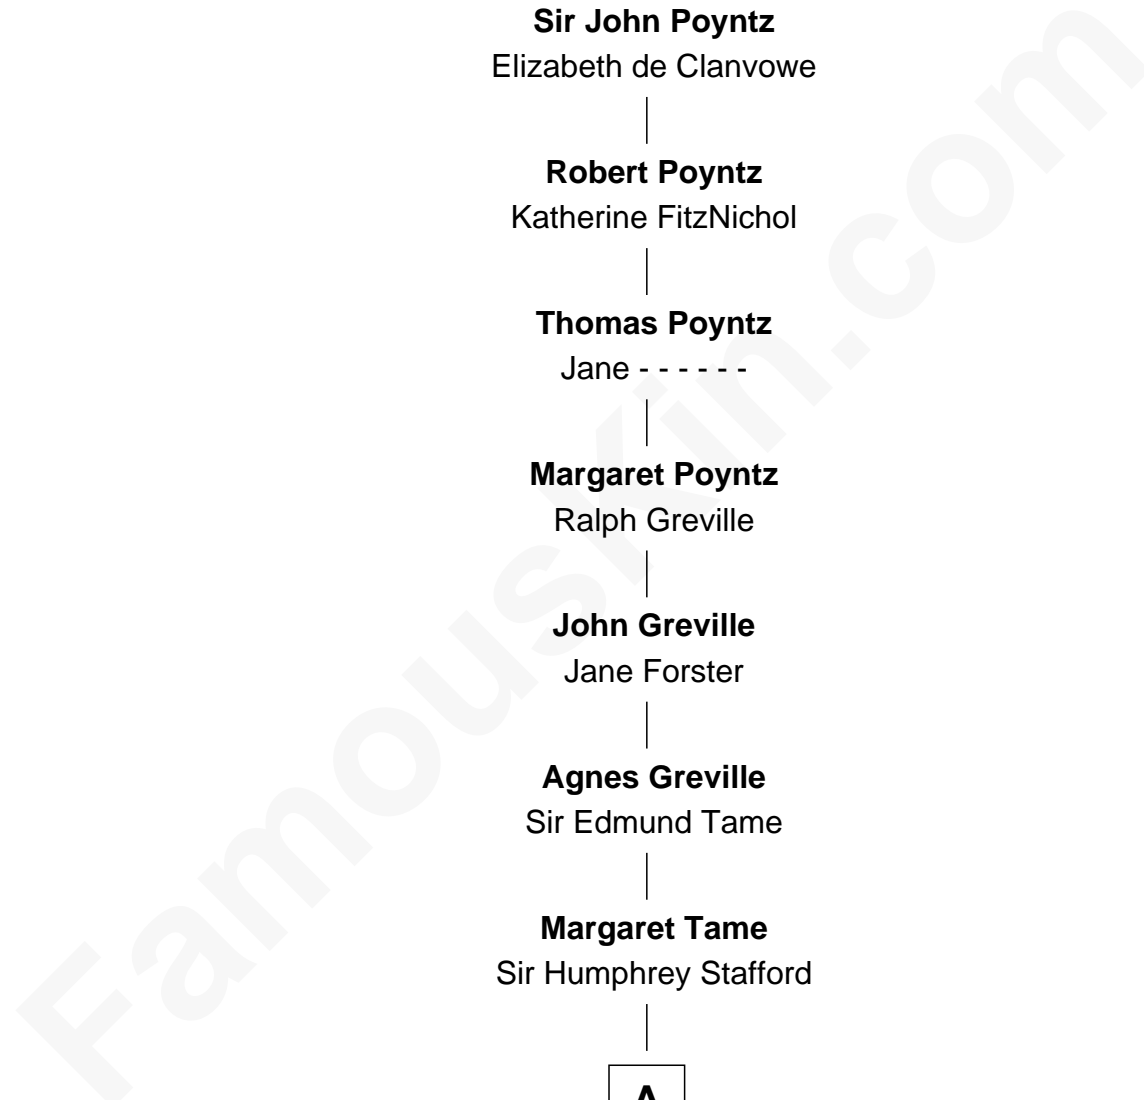

FamousKin.com Relationship Chart of

Maud de Acton

(- 1361)

19th Great-grandmother of

Raquel Welch

Movie Actress

Maud de Acton

Sir Nicholas Poyntz

John Greville

Jane Forster

Agnes Greville

Sir Edmund Tame

Margaret Tame

Sir Humphrey Stafford

A

A

Ellen Stafford
Thomas Barlow

Stafford Barlow

Audrey Barlow
William Almy

Annis Almy
John Greene

Deborah Greene
William Torrey

Phillip Torrey
Mary Marsh

Mary Torrey
Benjamin Allen

Ziporah Allen
George Robinson