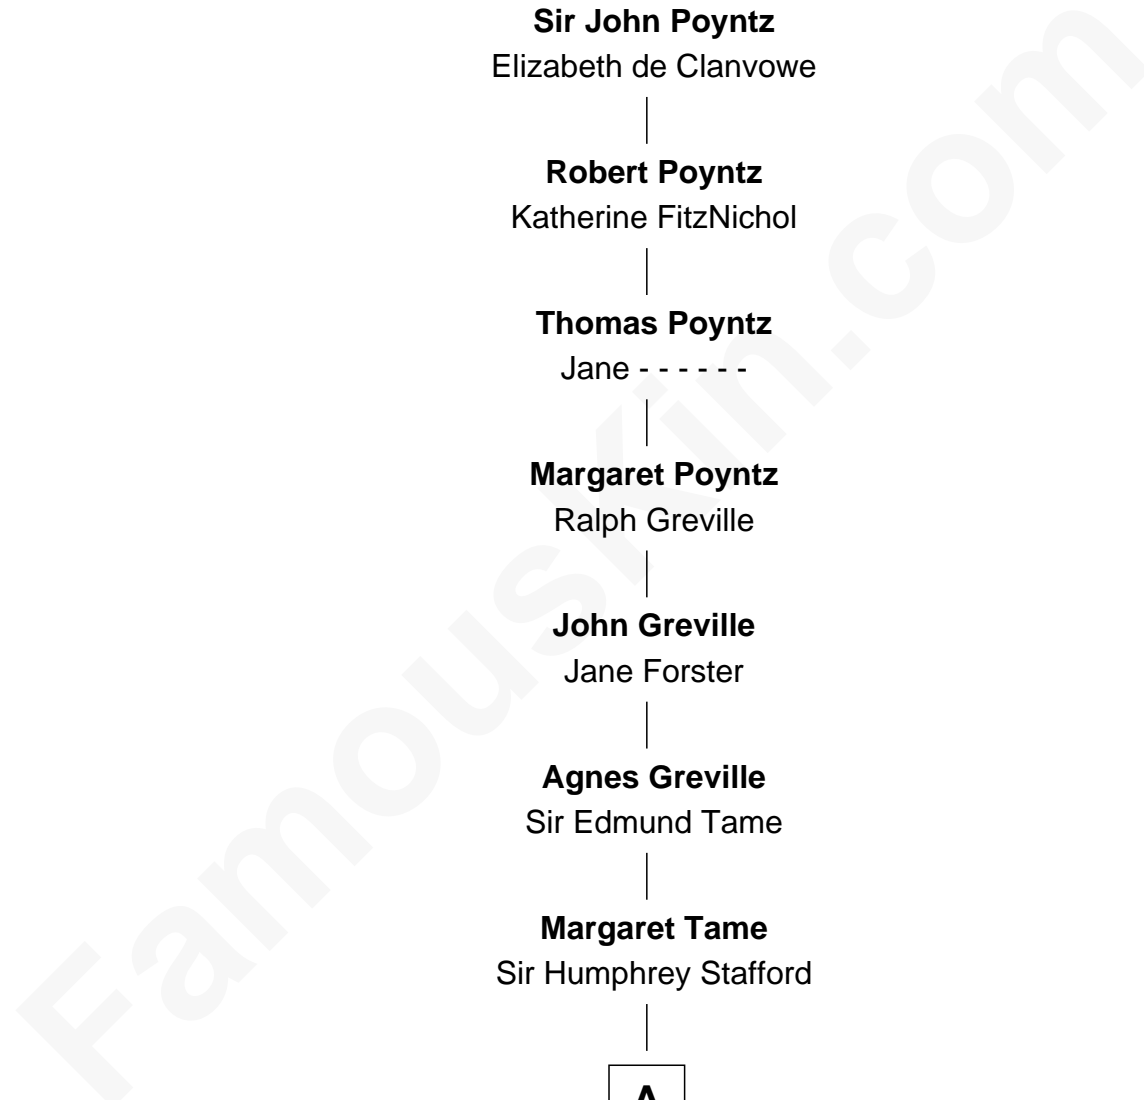

FamousKin.com Relationship Chart of

Maud de Acton

(- 1361)

12th Great-grandmother of

William Ellery

Signer of the Declaration of Independence

Maud de Acton

Sir Nicholas Poyntz

John Greville

Jane Forster

Agnes Greville

Sir Edmund Tame

Margaret Tame

Sir Humphrey Stafford

A

A

Ellen Stafford
Thomas Barlow

Stafford Barlow

Audrey Barlow
William Almy

Christopher Almy
Elizabeth Cornell

Col. Job Almy
Ann Lawton

Elizabeth Almy
William Ellery

William Ellery

Signer of Declaration of Independence