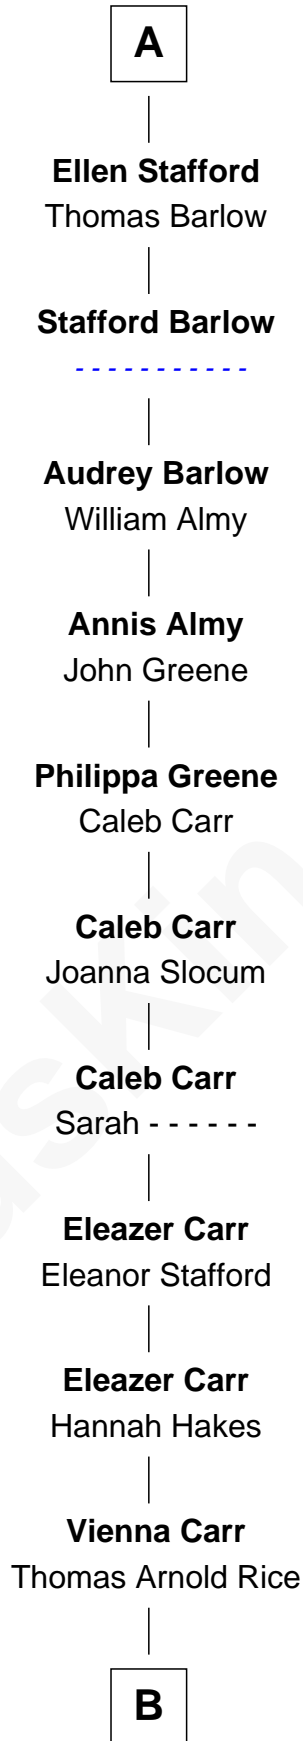

# FamousKin.com Relationship Chart of

**Maud de Acton**

( - 1361)

19th Great-grandmother of

**Charlie Munger**

*Vice-Chairman of Berkshire Hathaway*

**Maud de Acton**

Sir Nicholas Poyntz

**Sir John Poyntz**

Elizabeth de Clanvowe

**Robert Poyntz**

Katherine FitzNichol

**Thomas Poyntz**

Jane - - - - -

**Margaret Poyntz**

Ralph Greville

**John Greville**

Jane Forster

**Agnes Greville**

Sir Edmund Tame

**Margaret Tame**

Sir Humphrey Stafford

**A**

**B**

—  
**Caroline A. Rice**  
William H. Ingham

—  
**Helen Vienna Ingham**  
Charles W. Russell

—  
**Florence V. Russell**  
Alfred Case Munger

—  
**Charlie Munger**  
*Vice-Chairman of Berkshire Hathaway*