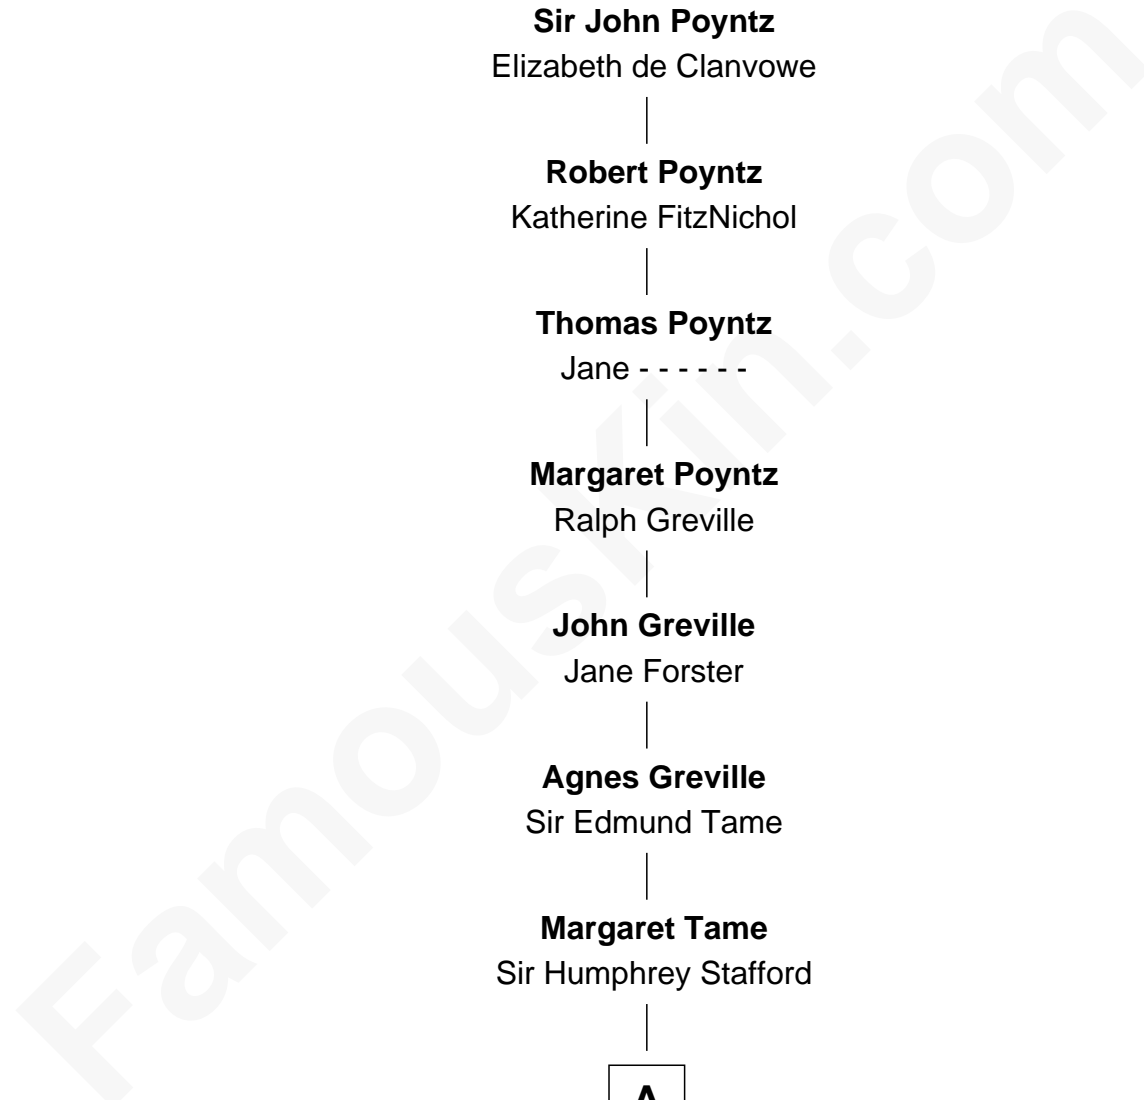

# FamousKin.com Relationship Chart of

**Maud de Acton**

( - 1361)

20th Great-grandmother of

**Sarah Palin**

*9th Governor of Alaska*

**Maud de Acton**

Sir Nicholas Poyntz

**John Greville**

Jane Forster

**Agnes Greville**

Sir Edmund Tame

**Margaret Tame**

Sir Humphrey Stafford

**A**

**B**