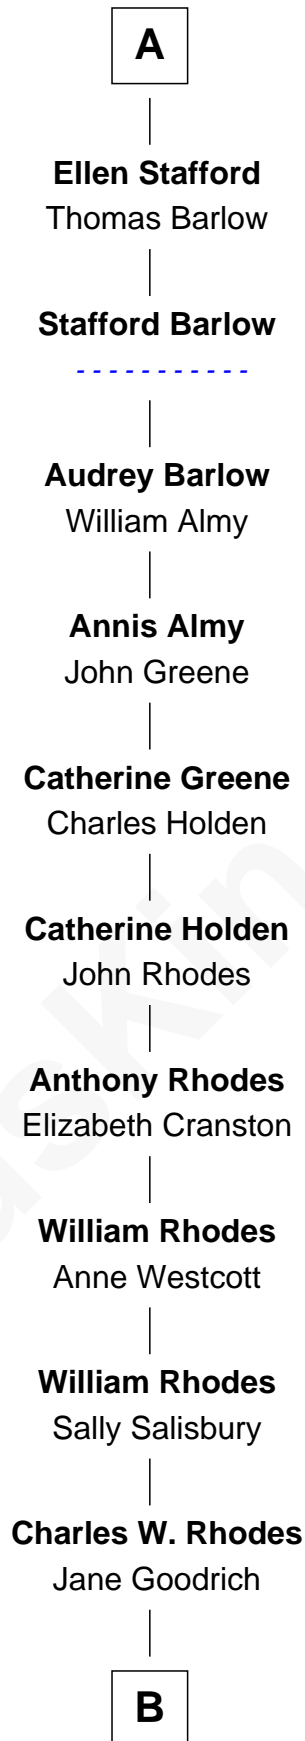

# FamousKin.com Relationship Chart of

**Maud de Acton**

( - 1361)

20th Great-grandmother of

**Sarah Palin**

*9th Governor of Alaska*

**Maud de Acton**

Sir Nicholas Poyntz

**Sir John Poyntz**

Elizabeth de Clanvowe

**Robert Poyntz**

Katherine FitzNichol

**Thomas Poyntz**

Jane - - - - -

**Margaret Poyntz**

Ralph Greville

**John Greville**

Jane Forster

**Agnes Greville**

Sir Edmund Tame

**Margaret Tame**

Sir Humphrey Stafford

**A**

**B**