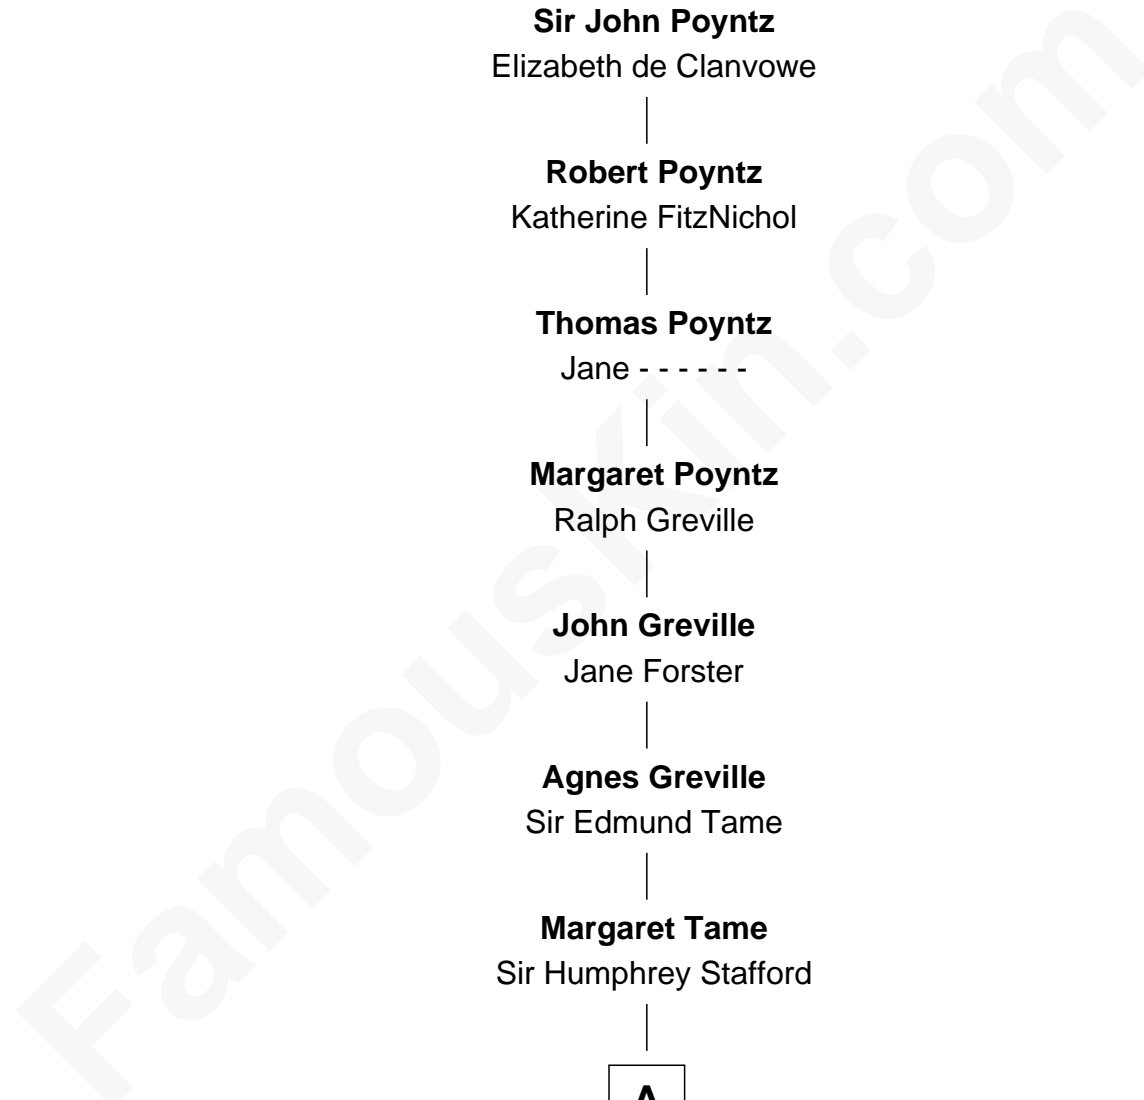

FamousKin.com Relationship Chart of

Maud de Acton

(- 1361)

14th Great-grandmother of

Samuel Ward King

15th Governor of Rhode Island

Maud de Acton

Sir Nicholas Poyntz

John Greville

Jane Forster

Agnes Greville

Sir Edmund Tame

Margaret Tame

Sir Humphrey Stafford

A

A

Ellen Stafford
Thomas Barlow

Stafford Barlow

Audrey Barlow
William Almy

Annis Almy
John Greene

Samuel Greene
Mary Gorton

Samuel Greene
Sarah Coggeshall

Mercy Green
John Walton

Welthian Walton
William Borden King