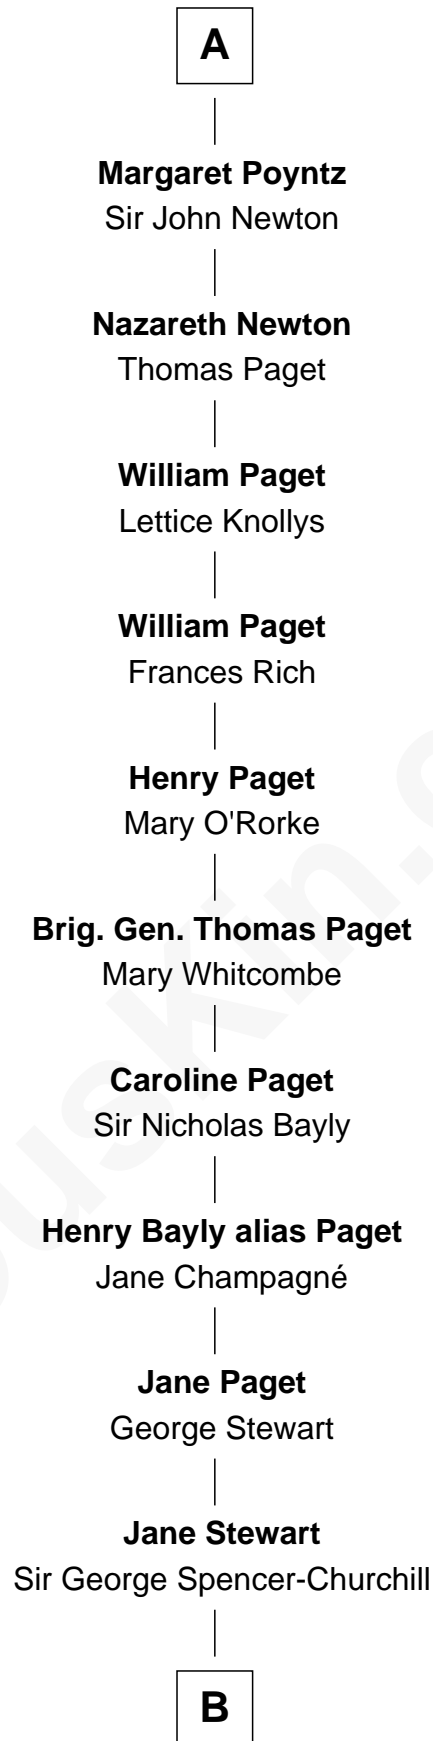

# FamousKin.com Relationship Chart of

**John de Acton**

( - c1312)

18th Great-grandfather of

**Sir Winston Churchill**

*Prime Minister of the United Kingdom*

**Sir John de Acton**

Helen - - - - -

**Maud de Acton**

Sir Nicholas Poyntz

**Sir John Poyntz**

Elizabeth de Clanvowe

**Robert Poyntz**

Katherine FitzNichol

**Sir Nicholas Poyntz**

Elizabeth Mill

**John Poyntz**

Alice Cox

**Sir Robert Poyntz**

Margaret Woodville

**Sir Anthony Poyntz**

Elizabeth Huddesfield

**A**

**B**

—  
**Sir John Winston Spencer-Churchill**

Frances Anne Emily Vane

—  
**Randolph Henry Spencer-Churchill**

Jeanette Jerome

—  
**Sir Winston Churchill**

*Prime Minister of the United Kingdom*

FamousKin.com