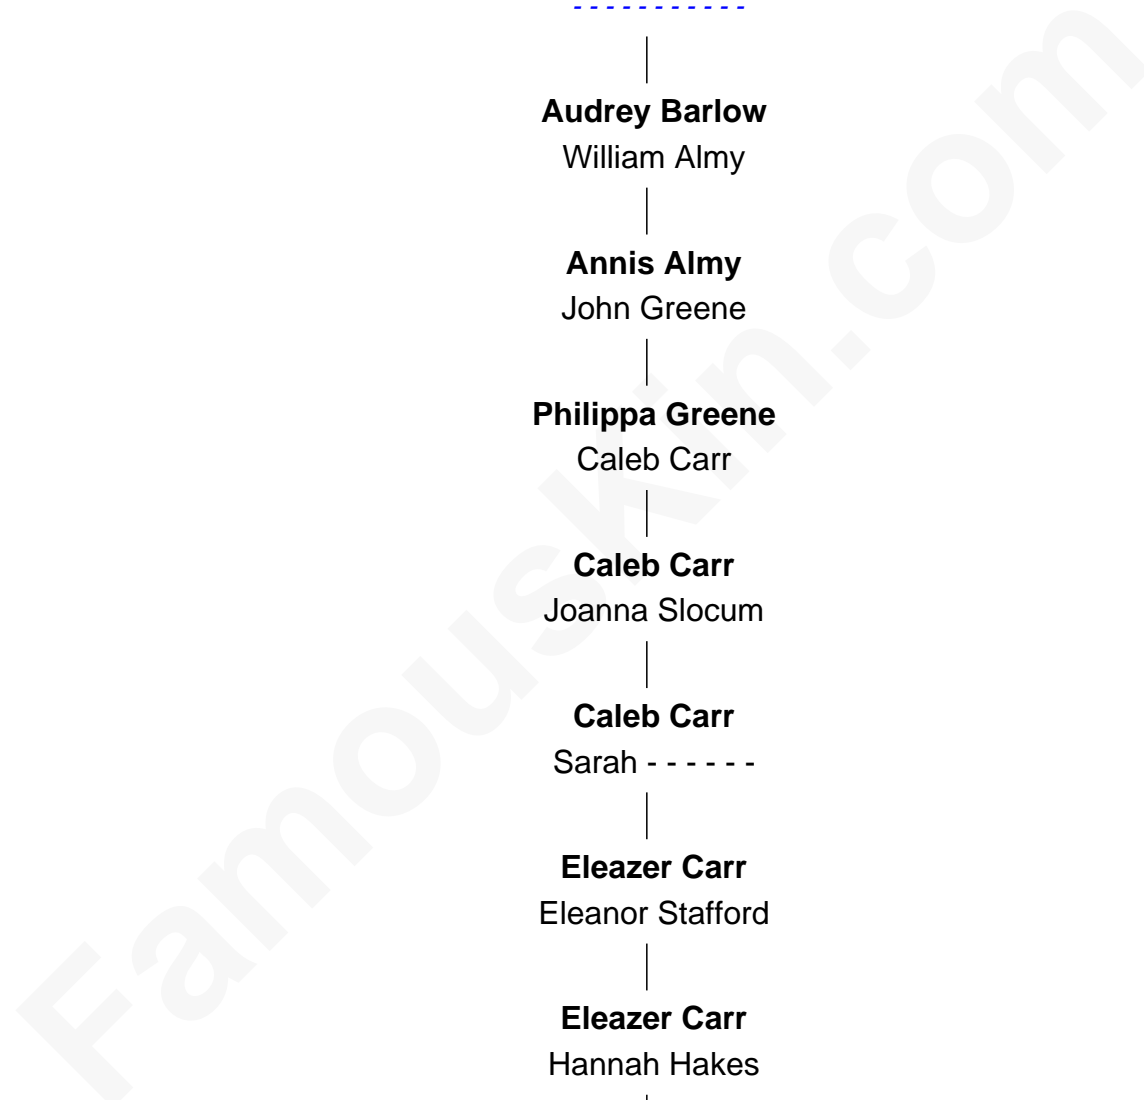

# FamousKin.com Relationship Chart of

**John de Acton**

( - c1312)

20th Great-grandfather of

**Charlie Munger**

*Vice-Chairman of Berkshire Hathaway*

**Sir John de Acton**

Helen - - - - -

Eleanor Stafford

**Eleazer Carr**

Hannah Hakes

**B**

**B**

—  
**Vienna Carr**

Thomas Arnold Rice

—  
**Caroline A. Rice**