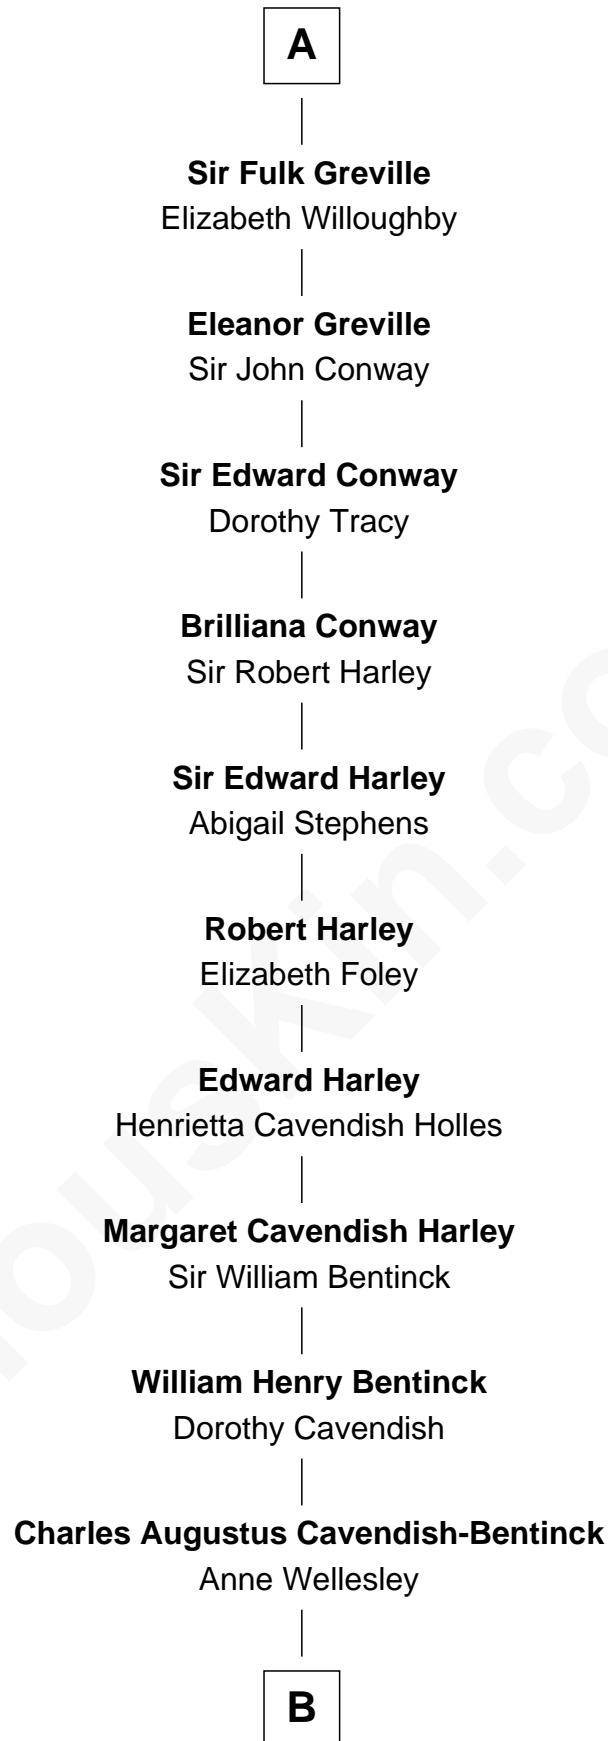

# FamousKin.com Relationship Chart of

**John de Acton**

( - c1312)

21st Great-grandfather of

**Prince William**

*Prince of Wales*

**Sir John de Acton**

Helen - - - - -

**Maud de Acton**

Sir Nicholas Poyntz

**Sir John Poyntz**

Elizabeth de Clanvowe

**Robert Poyntz**

Katherine FitzNichol

**Thomas Poyntz**

Jane - - - - -

**Margaret Poyntz**

Ralph Greville

**John Greville**

Jane Forster

**Sir Edward Greville**

Anne Denton

**A**

**B**

**Rev. Charles William Cavendish-Bentinck**

Caroline Louisa Burnaby

**Cecilia Nina Cavendish-Bentinck**

Claude George Bowes-Lyon

**Elizabeth Bowes-Lyon**

George VI, King of the United Kingdom

**Elizabeth II, Queen of the United Kingdom**