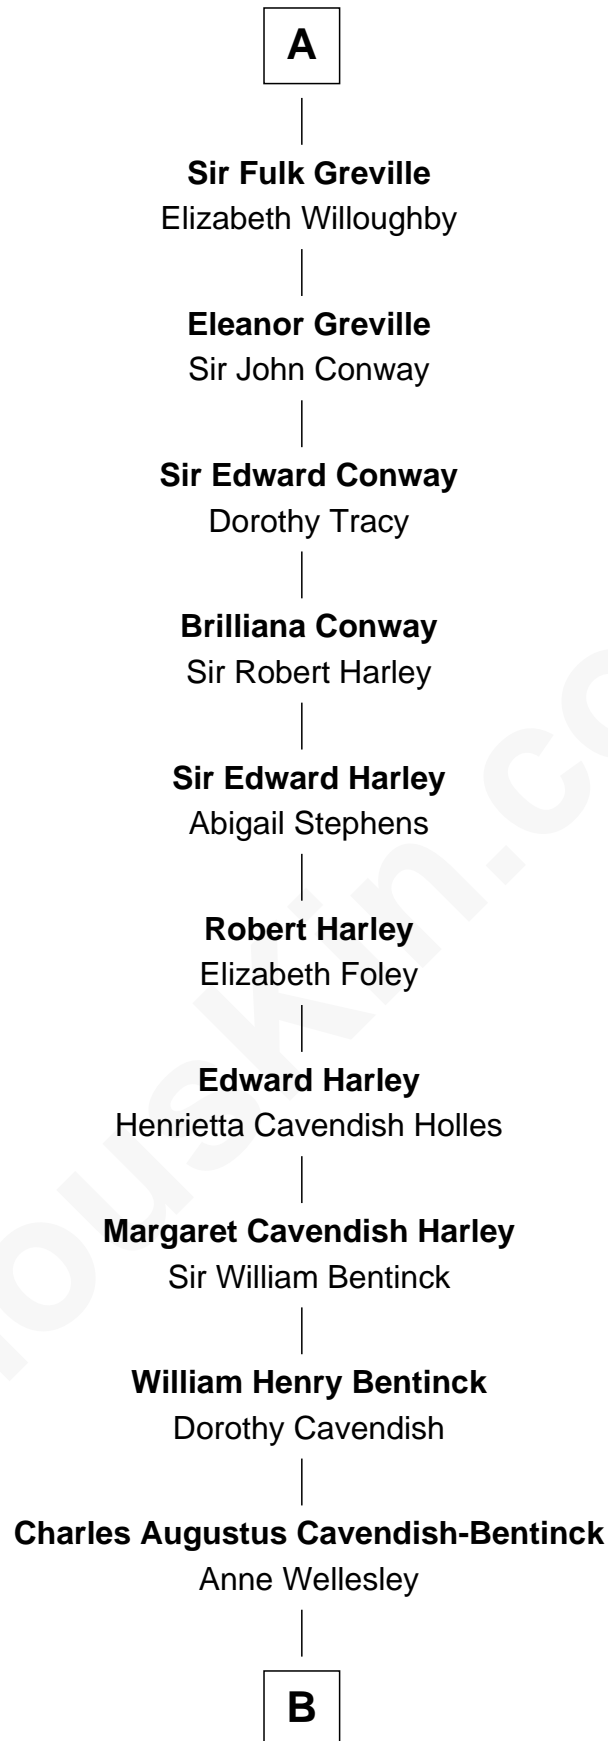

# FamousKin.com Relationship Chart of

**John de Acton**

( - c1312)

21st Great-grandfather of

**Prince Harry**

*Duke of Sussex*

**Sir John de Acton**

Helen - - - - -

**Maud de Acton**

Sir Nicholas Poyntz

**Sir John Poyntz**

Elizabeth de Clanvowe

**Robert Poyntz**

Katherine FitzNichol

**Thomas Poyntz**

Jane - - - - -

**Margaret Poyntz**

Ralph Greville

**John Greville**

Jane Forster

**Sir Edward Greville**

Anne Denton

**A**

**B**

**Rev. Charles William Cavendish-Bentinck**

Caroline Louisa Burnaby

**Cecilia Nina Cavendish-Bentinck**

Claude George Bowes-Lyon

**Elizabeth Bowes-Lyon**

George VI, King of the United Kingdom

**Elizabeth II, Queen of the United Kingdom**