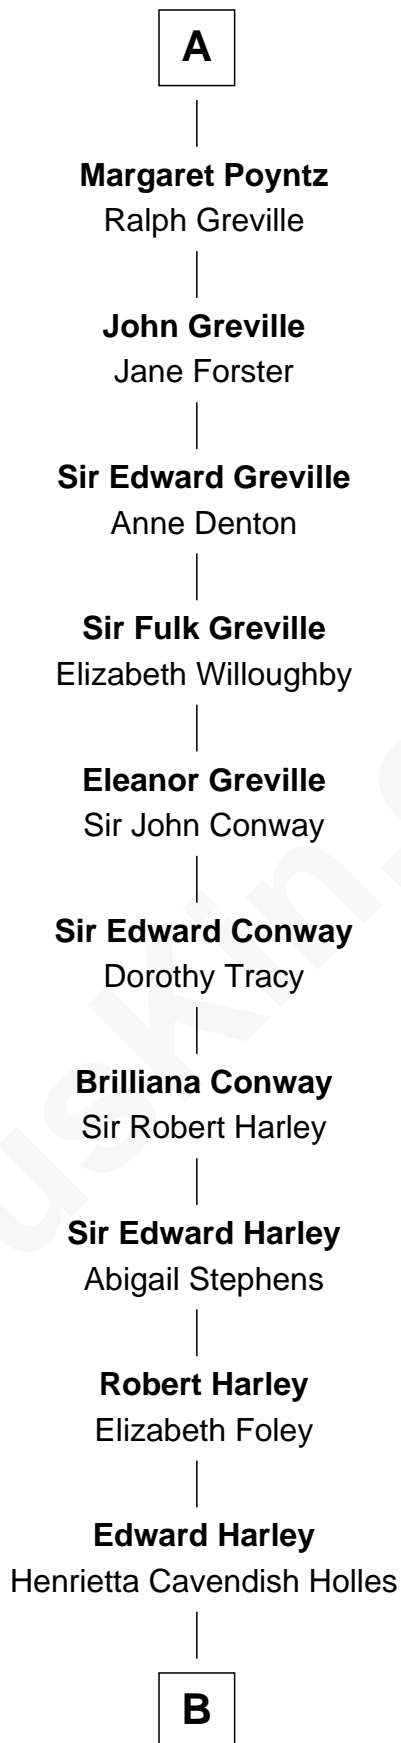

# FamousKin.com Relationship Chart of

**William Malet**

*Magna Carta Surety*

23rd Great-grandfather of

**King Charles III**

*King of the United Kingdom*

**William Malet**

-----

-----

|

**Sir Nicholas Poyntz**

Maud de Acton

|

**Sir John Poyntz**

Elizabeth de Clanvowe

|

**Robert Poyntz**

Katherine FitzNichol

|

**Thomas Poyntz**

Jane -----

|

**A**

**B**

**Margaret Cavendish Harley**

Sir William Bentinck

**William Henry Bentinck**

Dorothy Cavendish

**Charles Augustus Cavendish-Bentinck**

Anne Wellesley

**Rev. Charles William Cavendish-Bentinck**

Caroline Louisa Burnaby