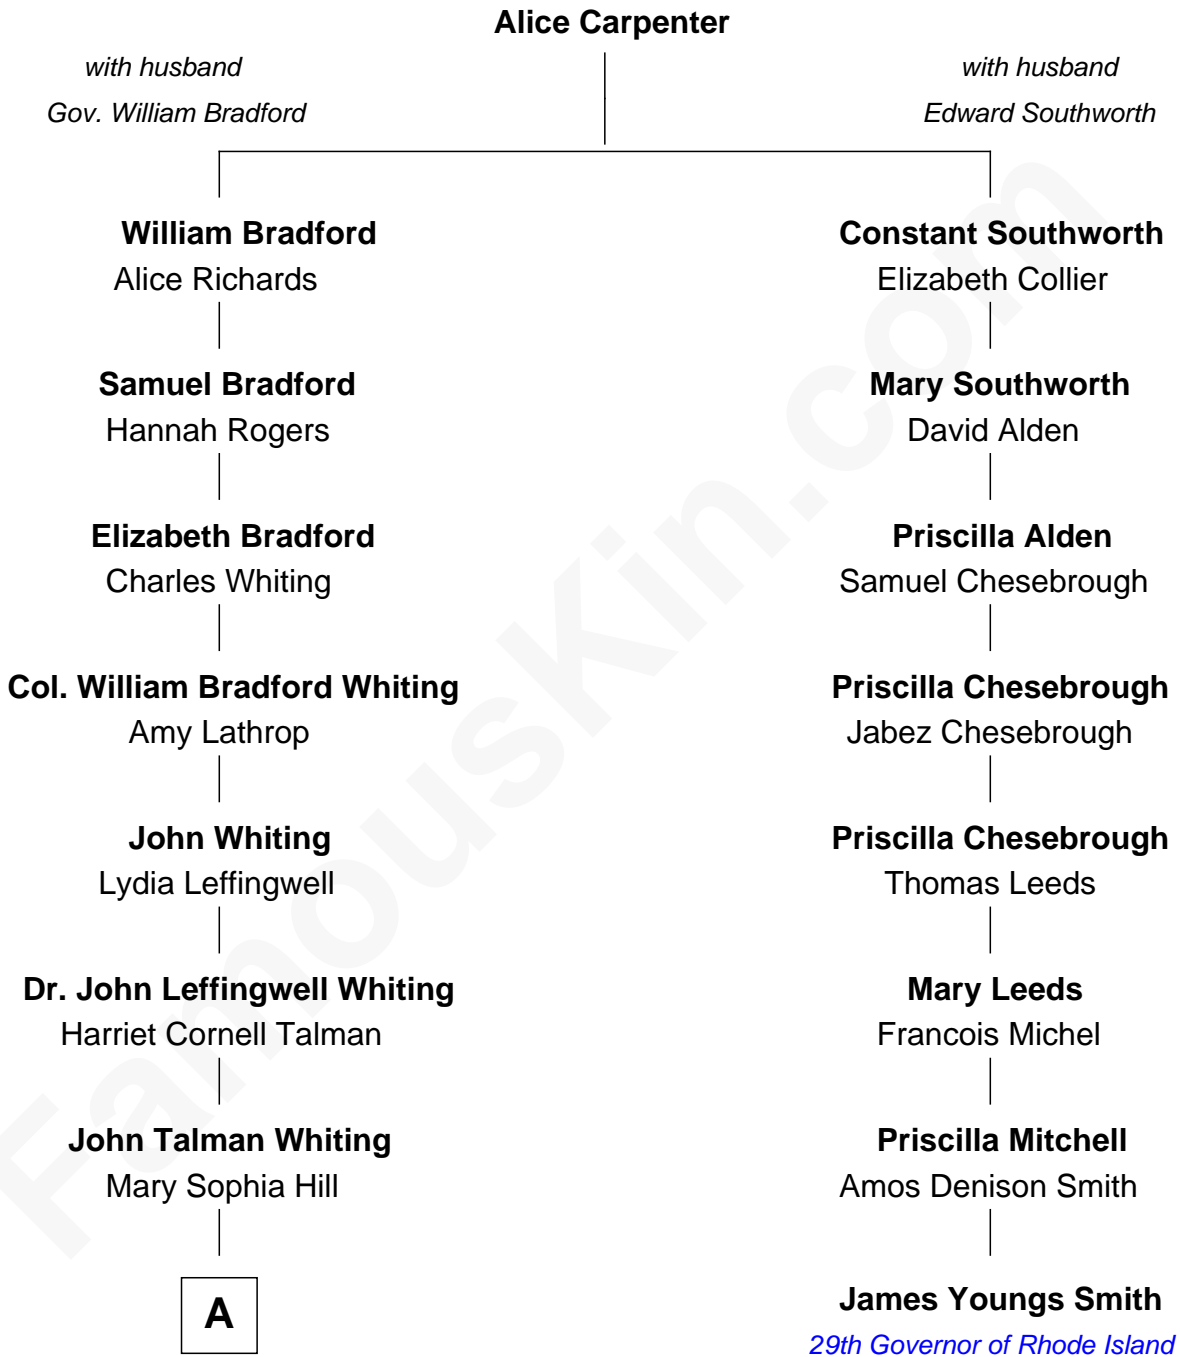

FamousKin.com Relationship Chart of

Adlai Stevenson III

U.S. Senator from Illinois

7th cousin 3 times removed of

James Youngs Smith

29th Governor of Rhode Island

A

—
Mary DeGama Whiting

William Borden

—
John Borden

Ellen Wallace Waller

—
Ellen Borden

Adlai Ewing Stevenson

—
Adlai Stevenson III

U.S. Senator from Illinois

FamousKin.com