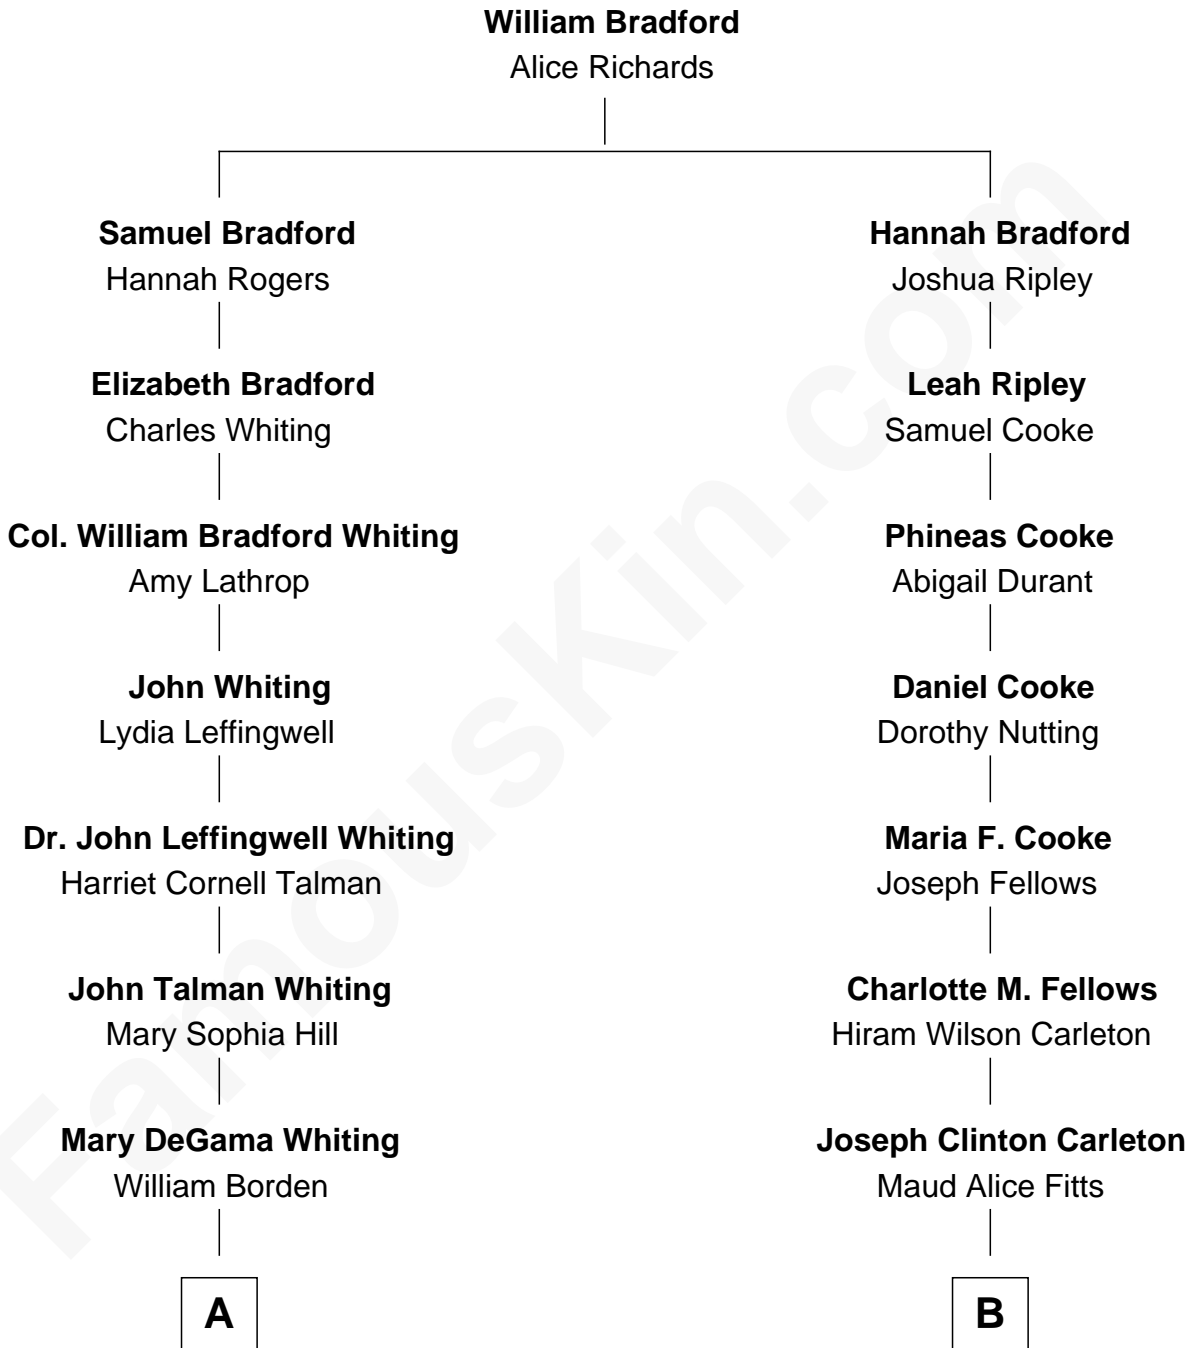

# FamousKin.com Relationship Chart of

**Adlai Stevenson III**

*U.S. Senator from Illinois*

9th cousin of

**Mickey Rourke**

*Movie Actor*

FamousKin.com