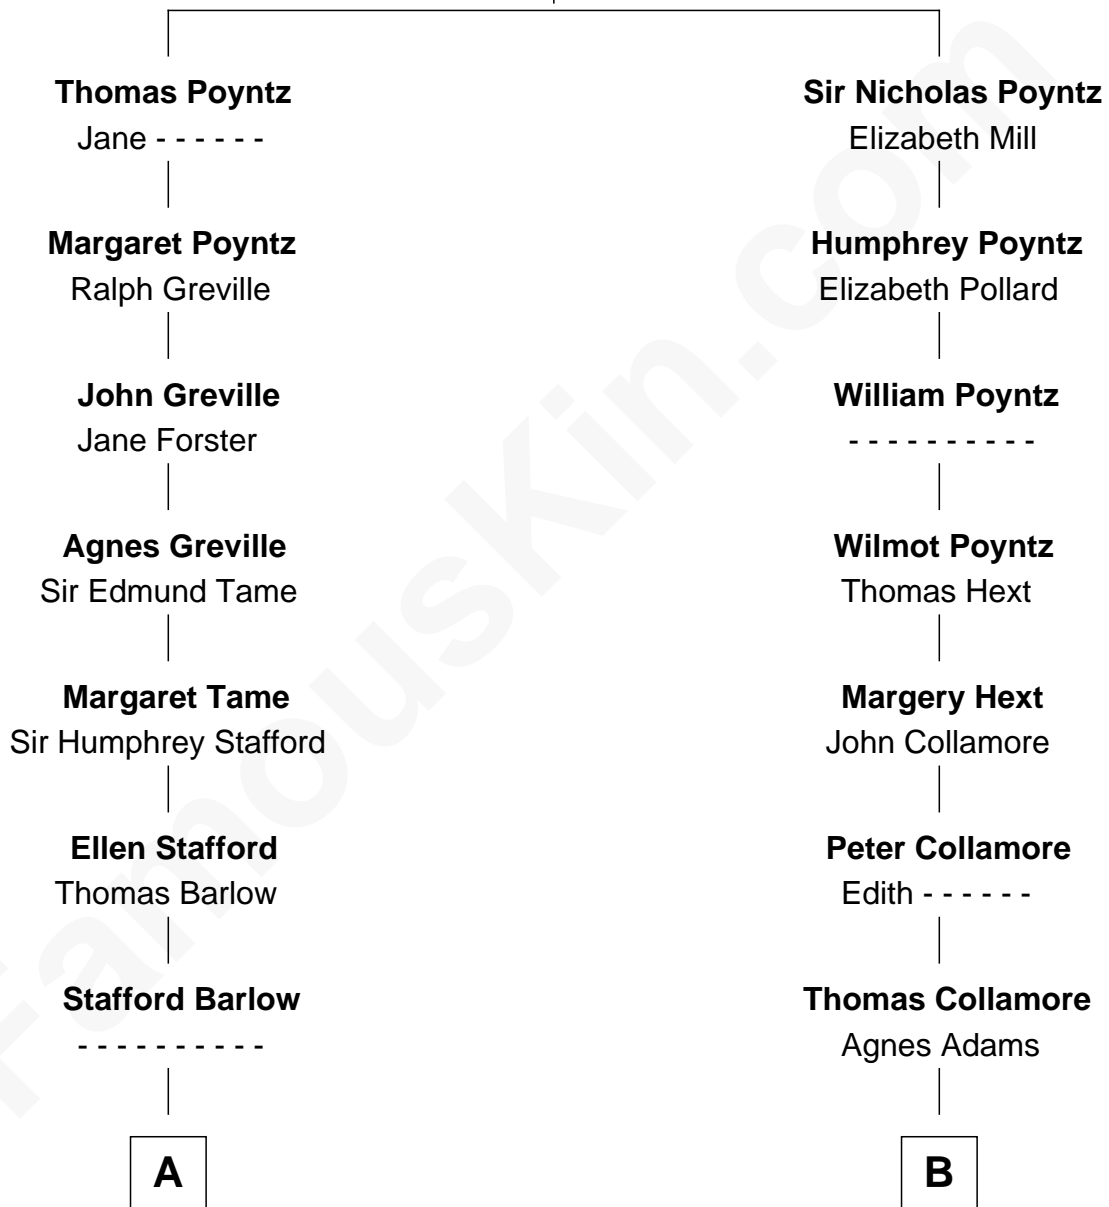

FamousKin.com Relationship Chart of

Adlai Stevenson III

U.S. Senator from Illinois

15th cousin 3 times removed of

Owen Brewster

54th Governor of Maine

Robert Poyntz
Katherine FitzNichol

C

Ellen Borden

Adlai Ewing Stevenson

Adlai Stevenson III

U.S. Senator from Illinois

FamousKin.com