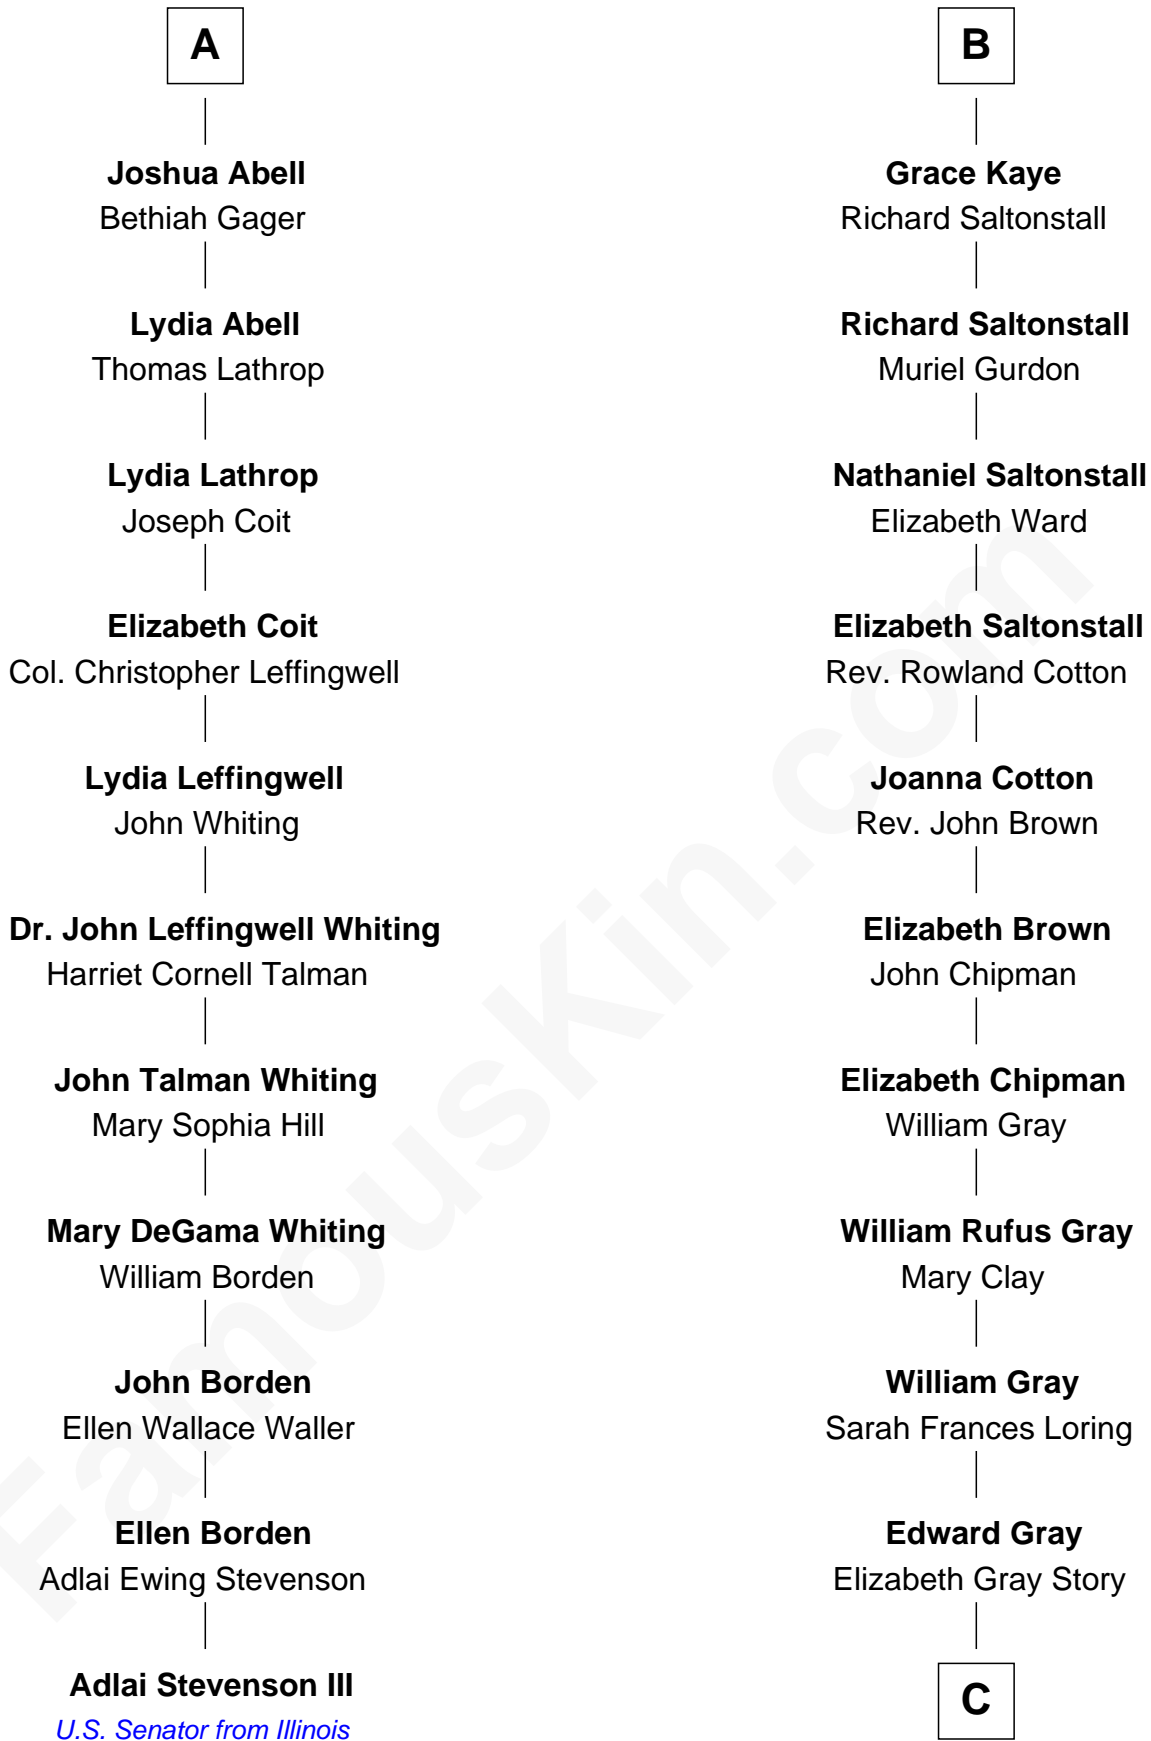

# FamousKin.com Relationship Chart of

**Adlai Stevenson III**

*U.S. Senator from Illinois*

17th cousin 2 times removed of

**Story Musgrave**

*NASA Astronaut*

**Sir John Berkeley**  
Elizabeth Betteshorne

**Elizabeth Berkeley**  
Sir John Sutton

**Jane Sutton**  
Thomas Mainwaring

**Cecily Mainwaring**  
John Cotton

**Sir George Cotton**  
Mary Onley

**Richard Cotton**  
Mary Mainwaring

**Frances Cotton**  
George Abell

**Robert Abell**  
Joanna - - - - -

**A**

**Eleanor Berkeley**  
Sir Richard Poynings

**Eleanor Poynings**  
Sir Henry Percy

**Margaret Percy**  
Sir William Gascoigne

**Dorothy Gascoigne**  
Sir Ninian Markenfield

**Alice Markenfield**  
Sir Robert Mauleverer

**Dorothy Mauleverer**  
John Kaye

**Robert Kaye**  
Anne Flower

**B**

**C**

**Marguerite Gray**  
John Butler Swann

**Marguerite Swann**  
Percy Musgrave

**Story Musgrave**  
*NASA Astronaut*

FamousKin.com