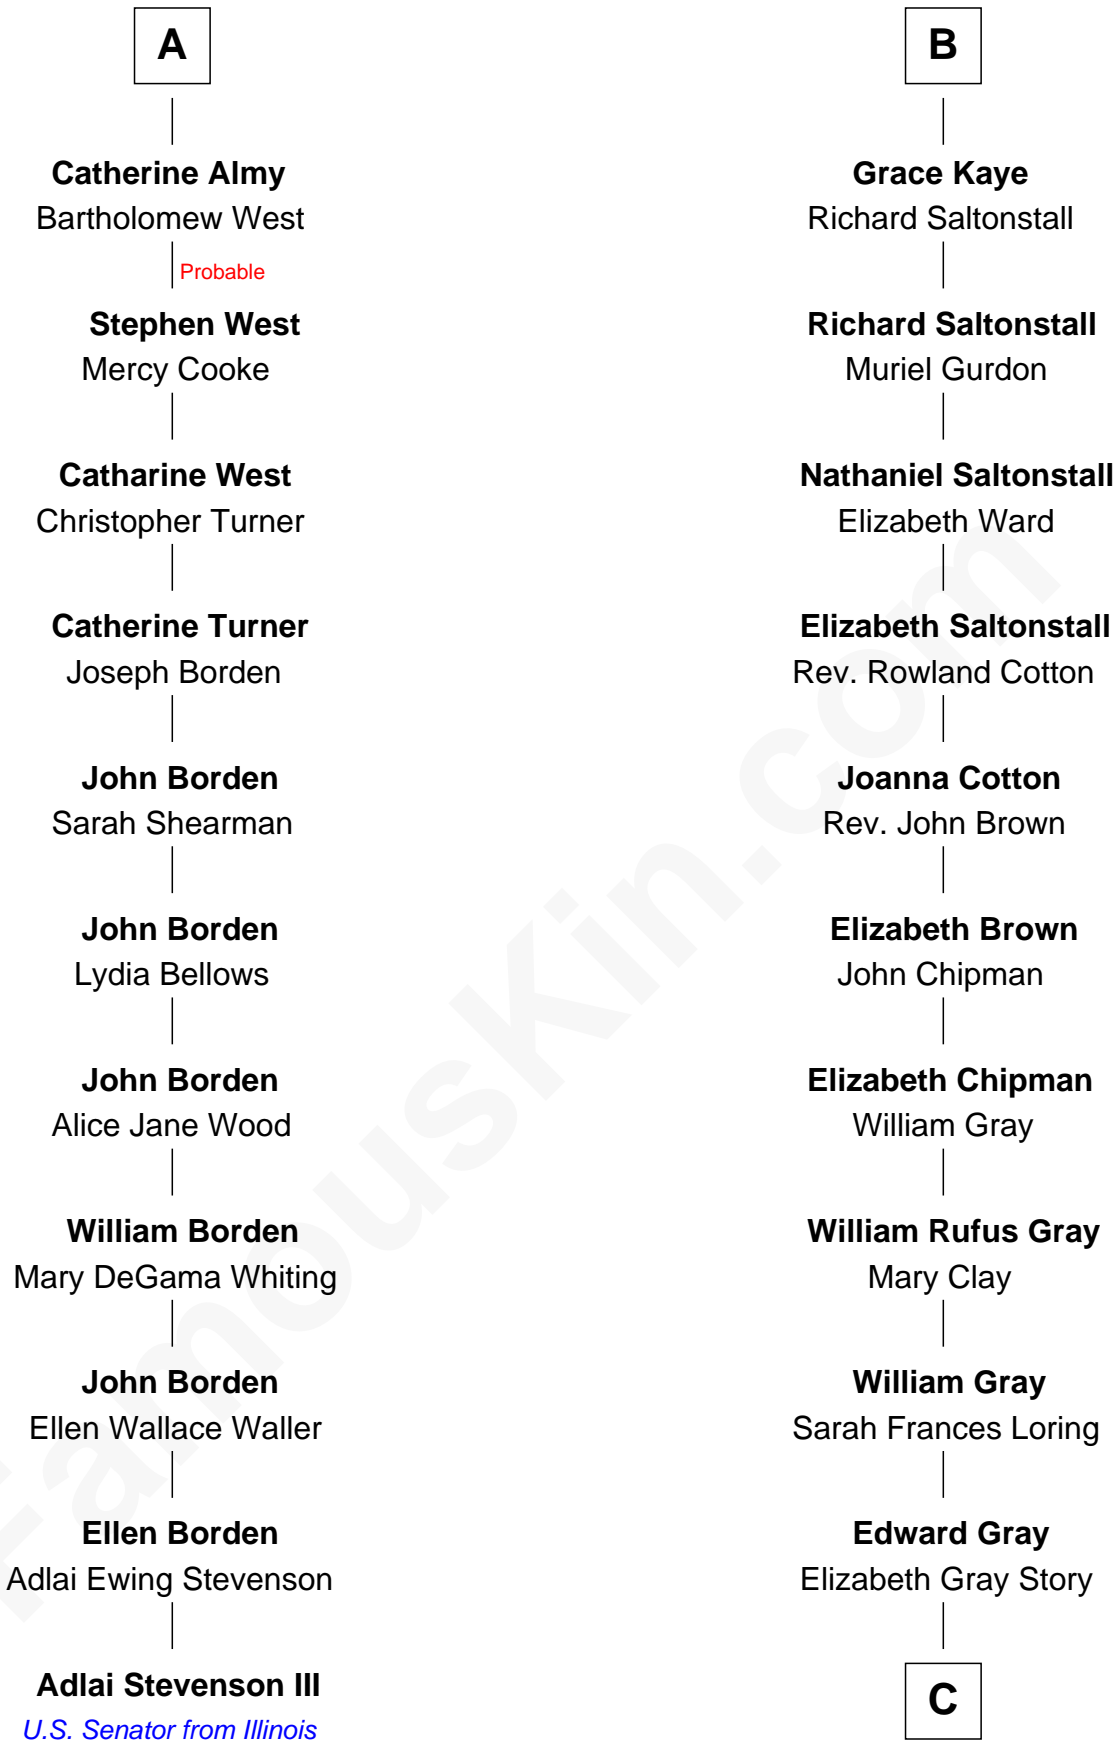

FamousKin.com Relationship Chart of

Adlai Stevenson III

U.S. Senator from Illinois

17th cousin 2 times removed of

Story Musgrave

NASA Astronaut

Sir Thomas Aylesbury

Katherine Pabenham

Eleanor Aylesbury
Sir Humphrey Stafford

Humphrey Stafford
Katherine Fray

Sir Humphrey Stafford
Margaret Fogge

Sir Humphrey Stafford
Margaret Tame

Ellen Stafford
Thomas Barlow

Stafford Barlow

Audrey Barlow
William Almy

A

Isabel Aylesbury
Sir Thomas Chaworth

Elizabeth Chaworth
Sir William FitzWilliam

Isabel FitzWilliam
Richard Wentworth

Matthew Wentworth
Elizabeth Woodruffe

Beatrice Wentworth
Arthur Kaye

John Kaye
Dorothy Mauleverer

Robert Kaye
Anne Flower

B

C

Marguerite Gray
John Butler Swann

Marguerite Swann
Percy Musgrave

Story Musgrave
NASA Astronaut

FamousKin.com