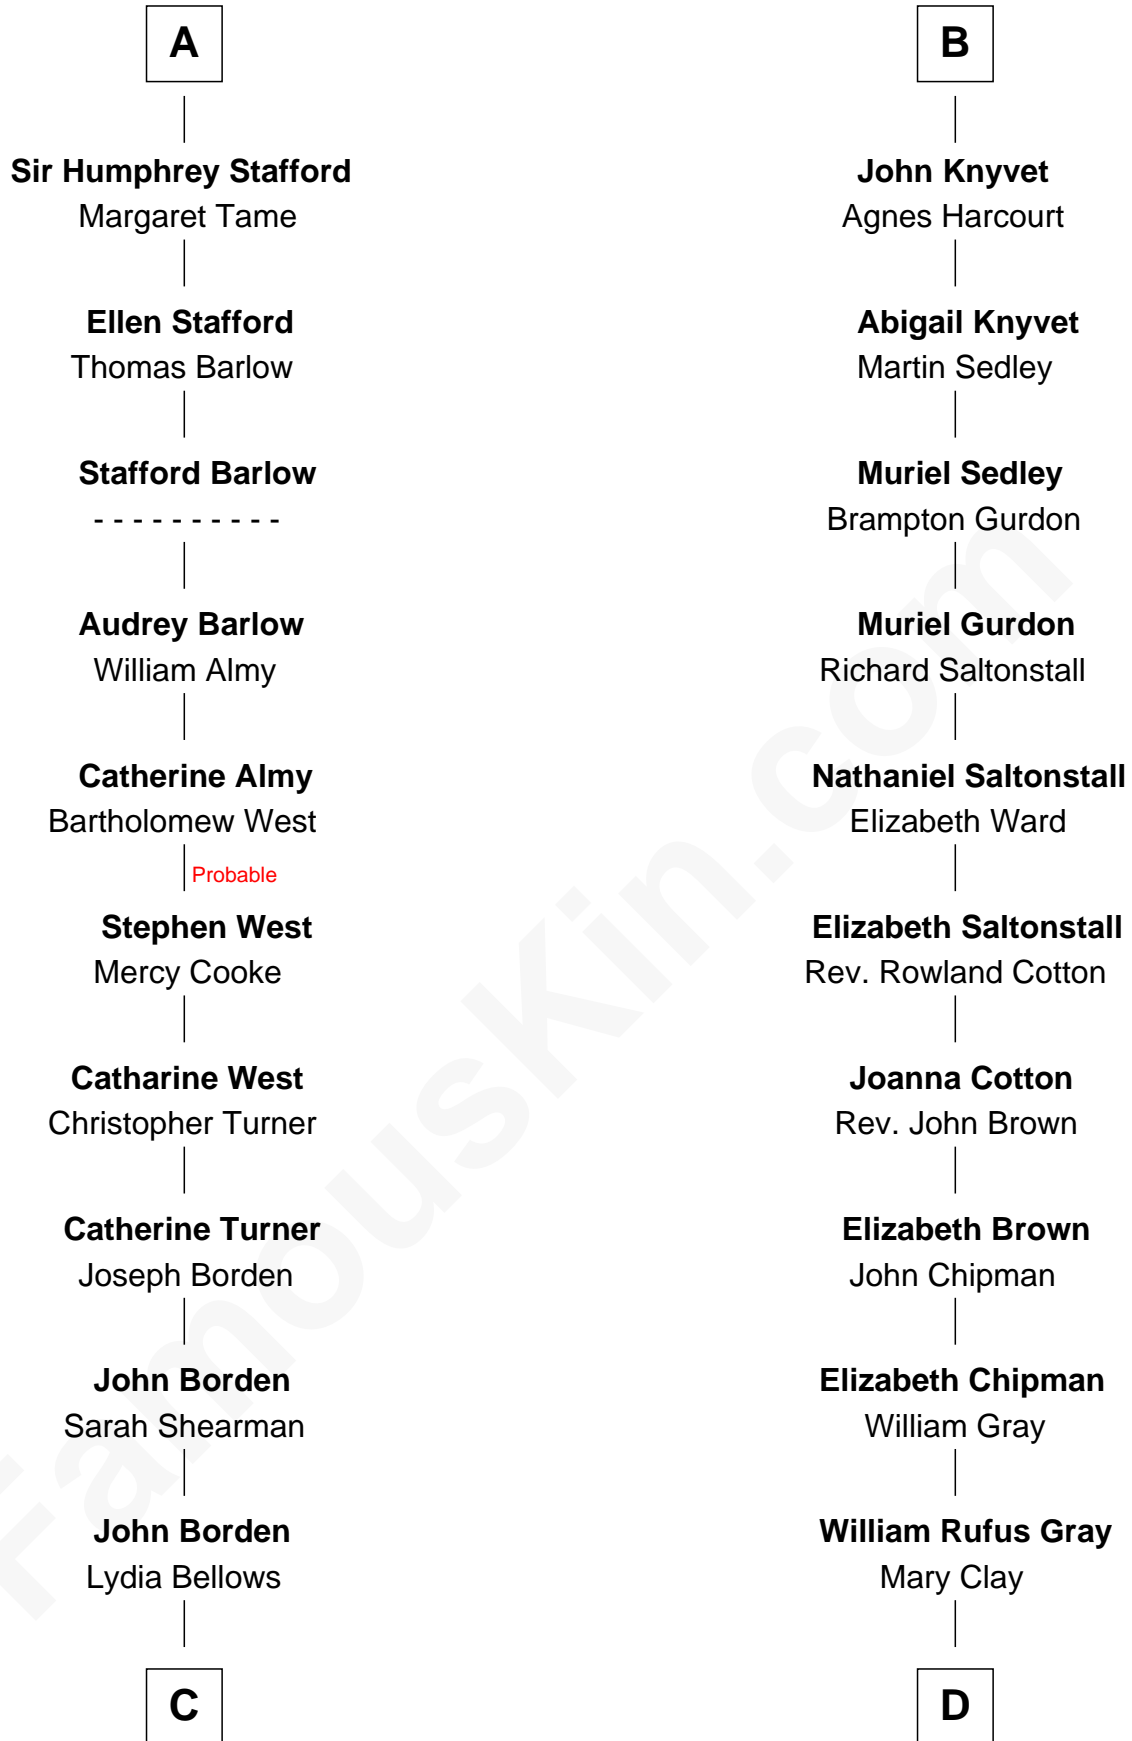

FamousKin.com Relationship Chart of

Adlai Stevenson III

U.S. Senator from Illinois

21st cousin of

Story Musgrave

NASA Astronaut

Edmund de Stafford

Margaret Basset

Ralph de Stafford
Katherine de Hastang

Margaret Stafford
Sir John Stafford

Ralph Stafford
Maud de Hastang

Sir Humphrey Stafford
Elizabeth Burdet

Sir Humphrey Stafford
Eleanor Aylesbury

Humphrey Stafford
Katherine Fray

Sir Edmund Knyvet
Eleanor Tyrrel

Edmund Knyvet
Jane Bouchier

B

C

John Borden
Alice Jane Wood

William Borden
Mary DeGama Whiting

John Borden
Ellen Wallace Waller

Ellen Borden
Adlai Ewing Stevenson

Adlai Stevenson III
U.S. Senator from Illinois

D

William Gray
Sarah Frances Loring

Edward Gray
Elizabeth Gray Story

Marguerite Gray
John Butler Swann

Marguerite Swann
Percy Musgrave

Story Musgrave
NASA Astronaut