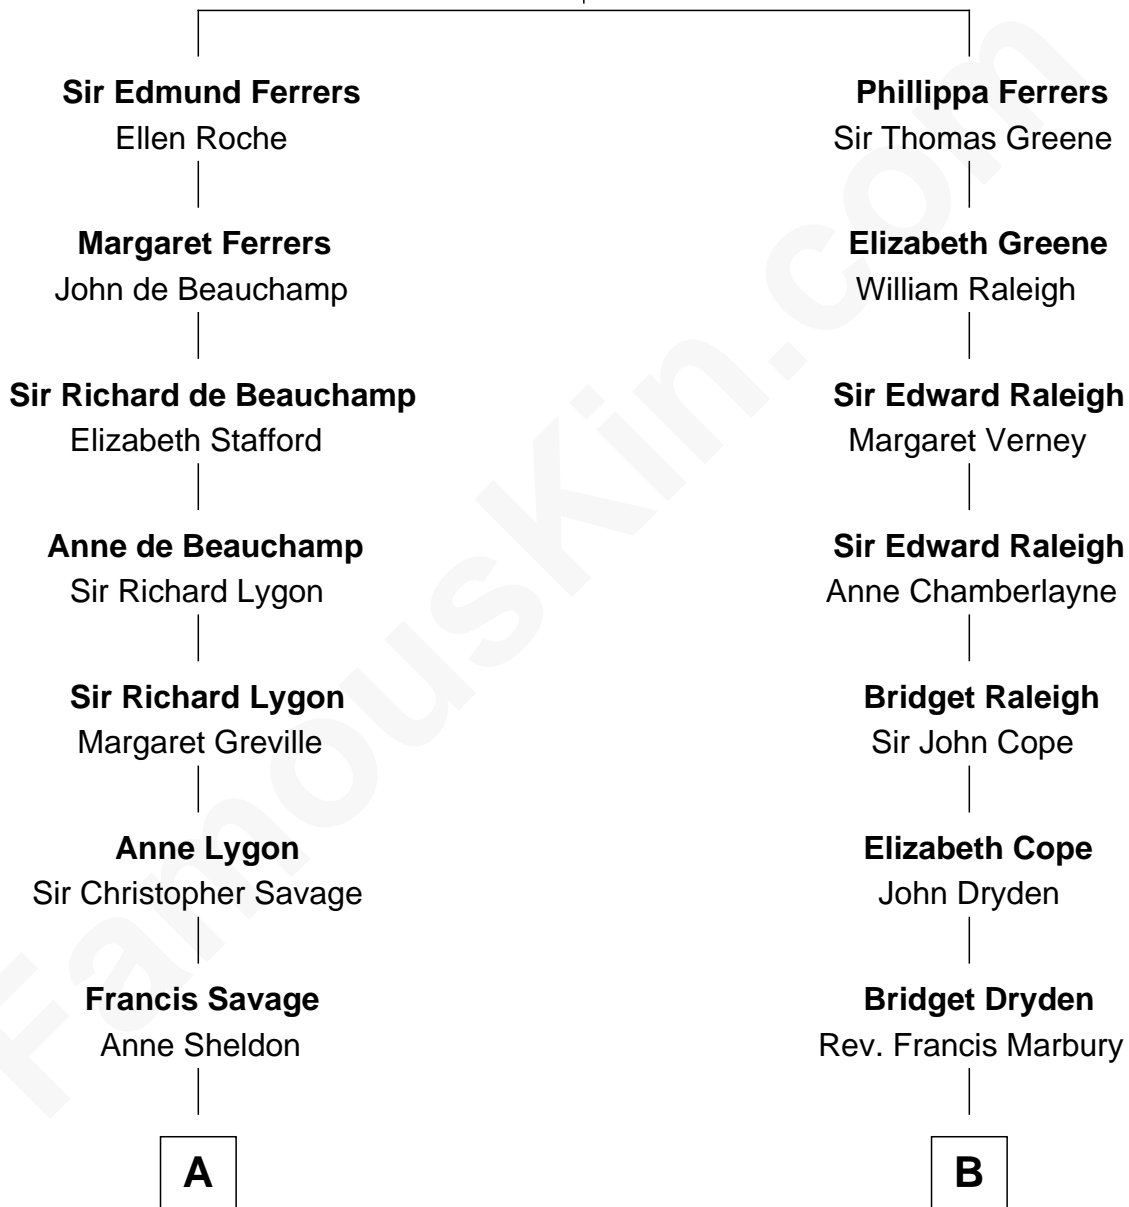

FamousKin.com Relationship Chart of

Adlai Stevenson III

U.S. Senator from Illinois

19th cousin of

Story Musgrave

NASA Astronaut

Robert de Ferrers
Margaret Despencer

FamousKin.com