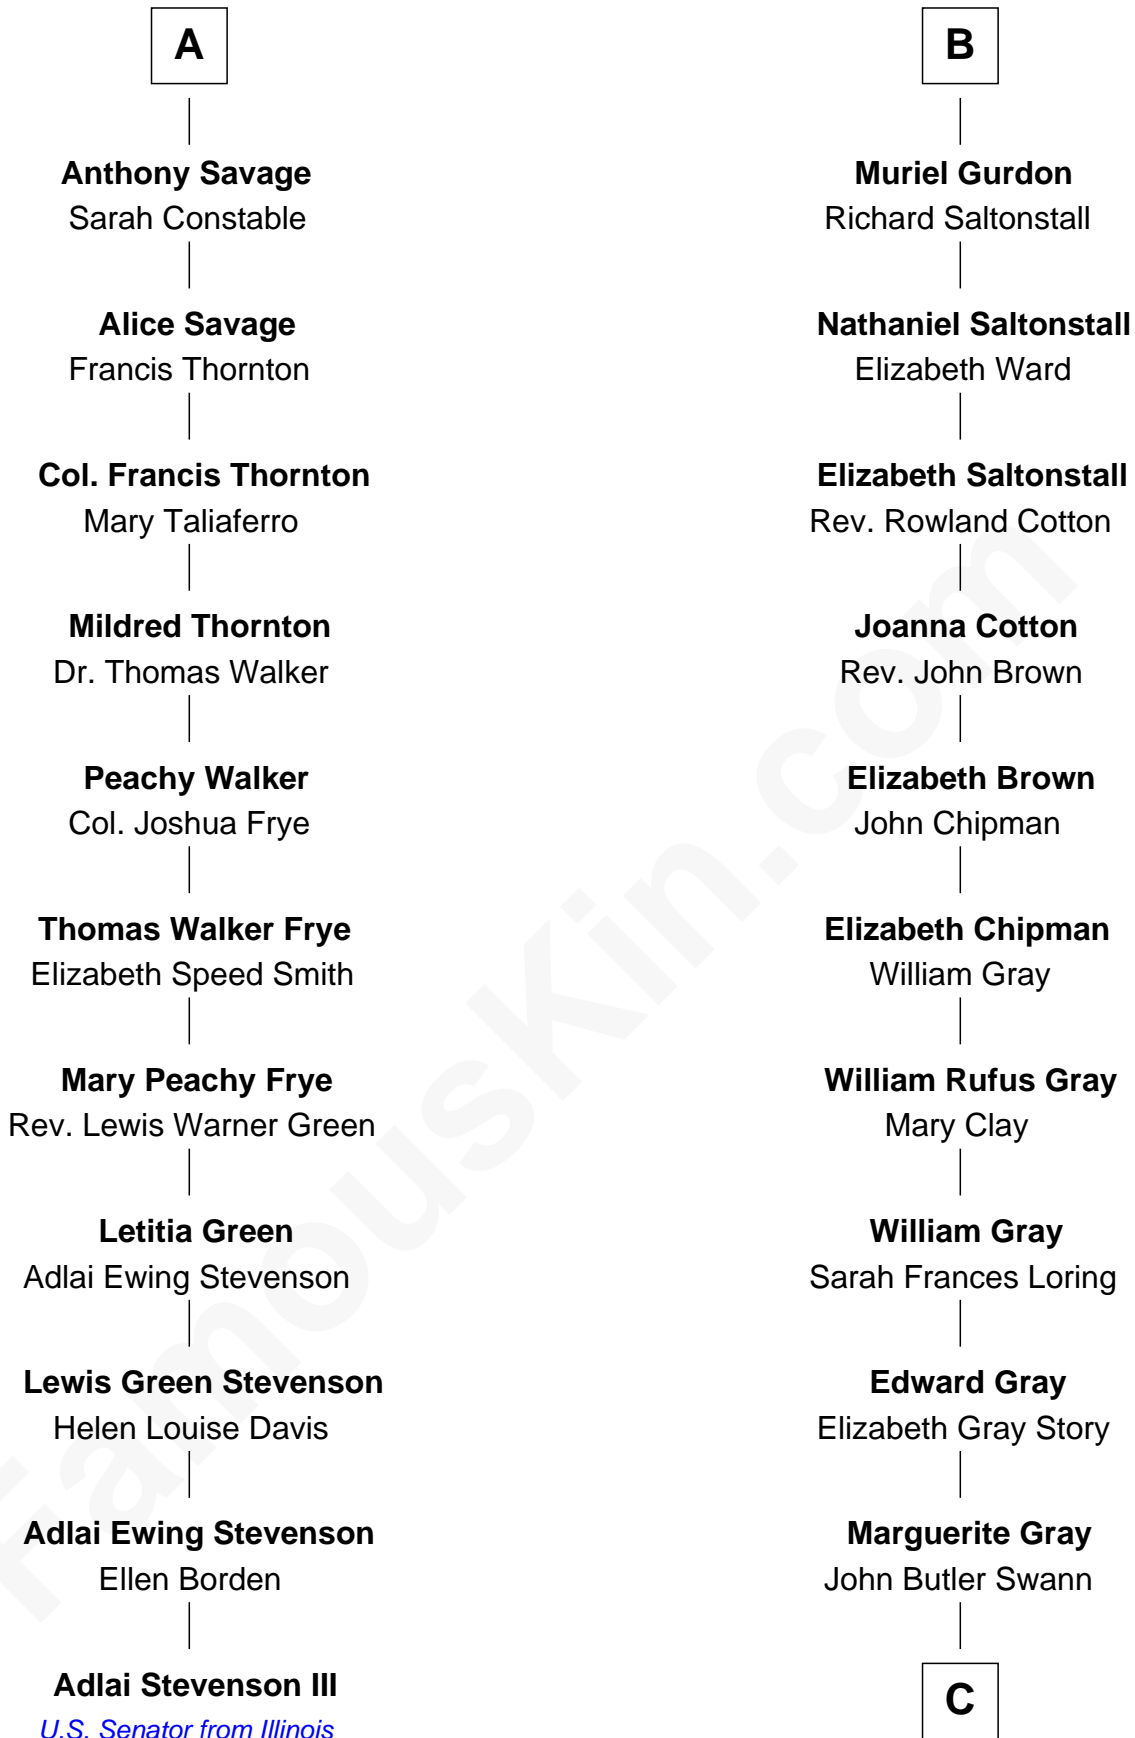

FamousKin.com Relationship Chart of

Adlai Stevenson III

U.S. Senator from Illinois

17th cousin 1 time removed of

Story Musgrave

NASA Astronaut

Elizabeth Fitzalan

with husband
Sir Robert Goushill

with husband
Sir Thomas Mowbray

C

—
Marguerite Swann

Percy Musgrave

—
Story Musgrave

NASA Astronaut

FamousKin.com