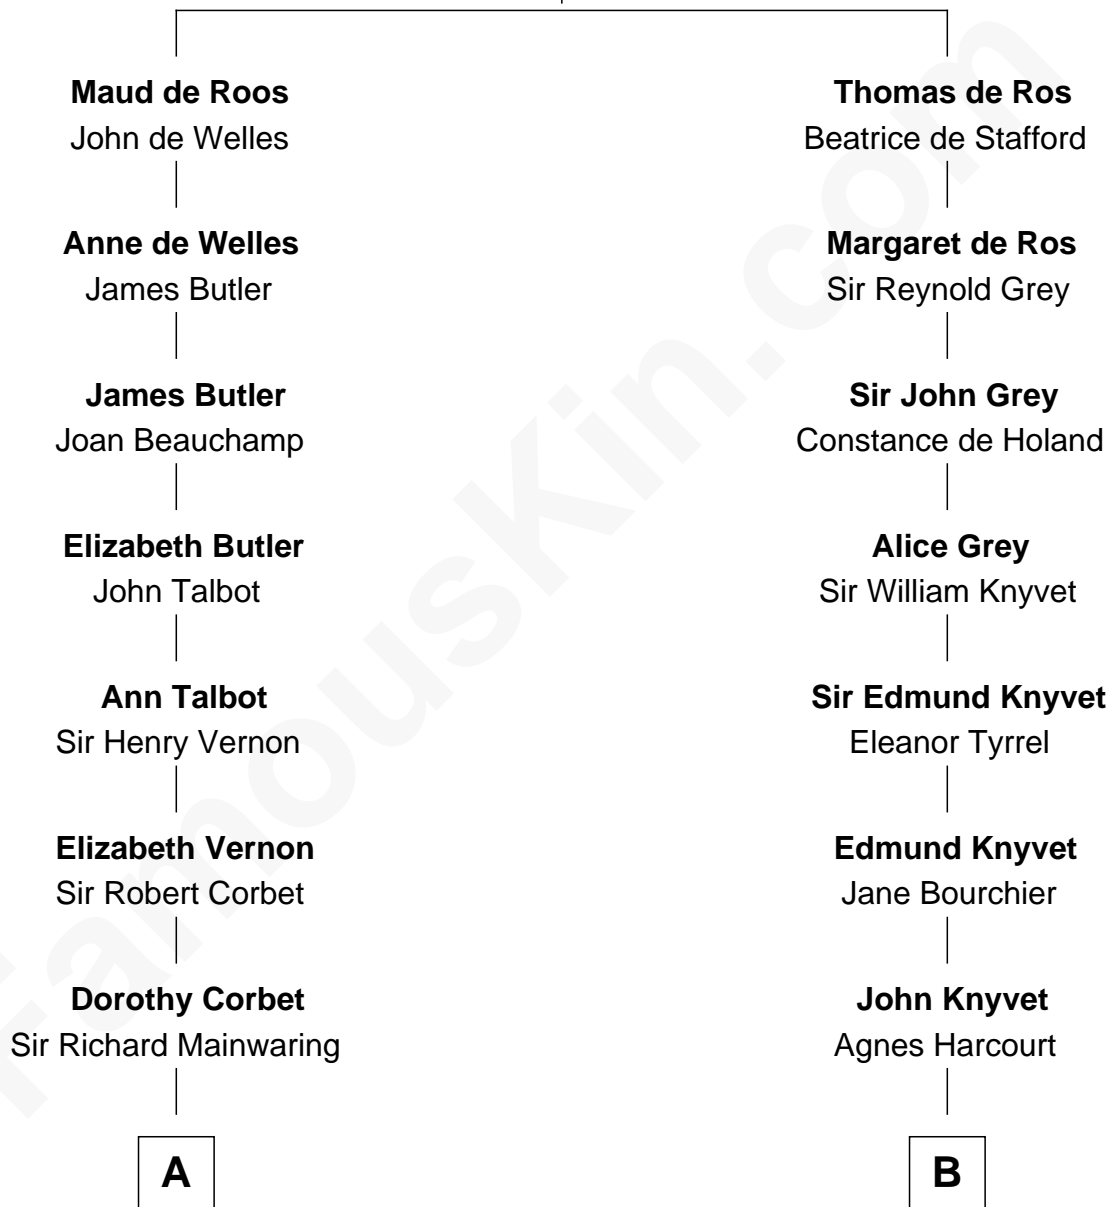

FamousKin.com

Relationship Chart of

Adlai Stevenson III

U.S. Senator from Illinois

16th cousin 5 times removed of

Horace Gray

U.S. Supreme Court Justice

Sir William de Ros
Margery de Badlesmere

C

John Talman Whiting

Mary Sophia Hill

Mary DeGama Whiting

William Borden

John Borden

Ellen Wallace Waller

Ellen Borden