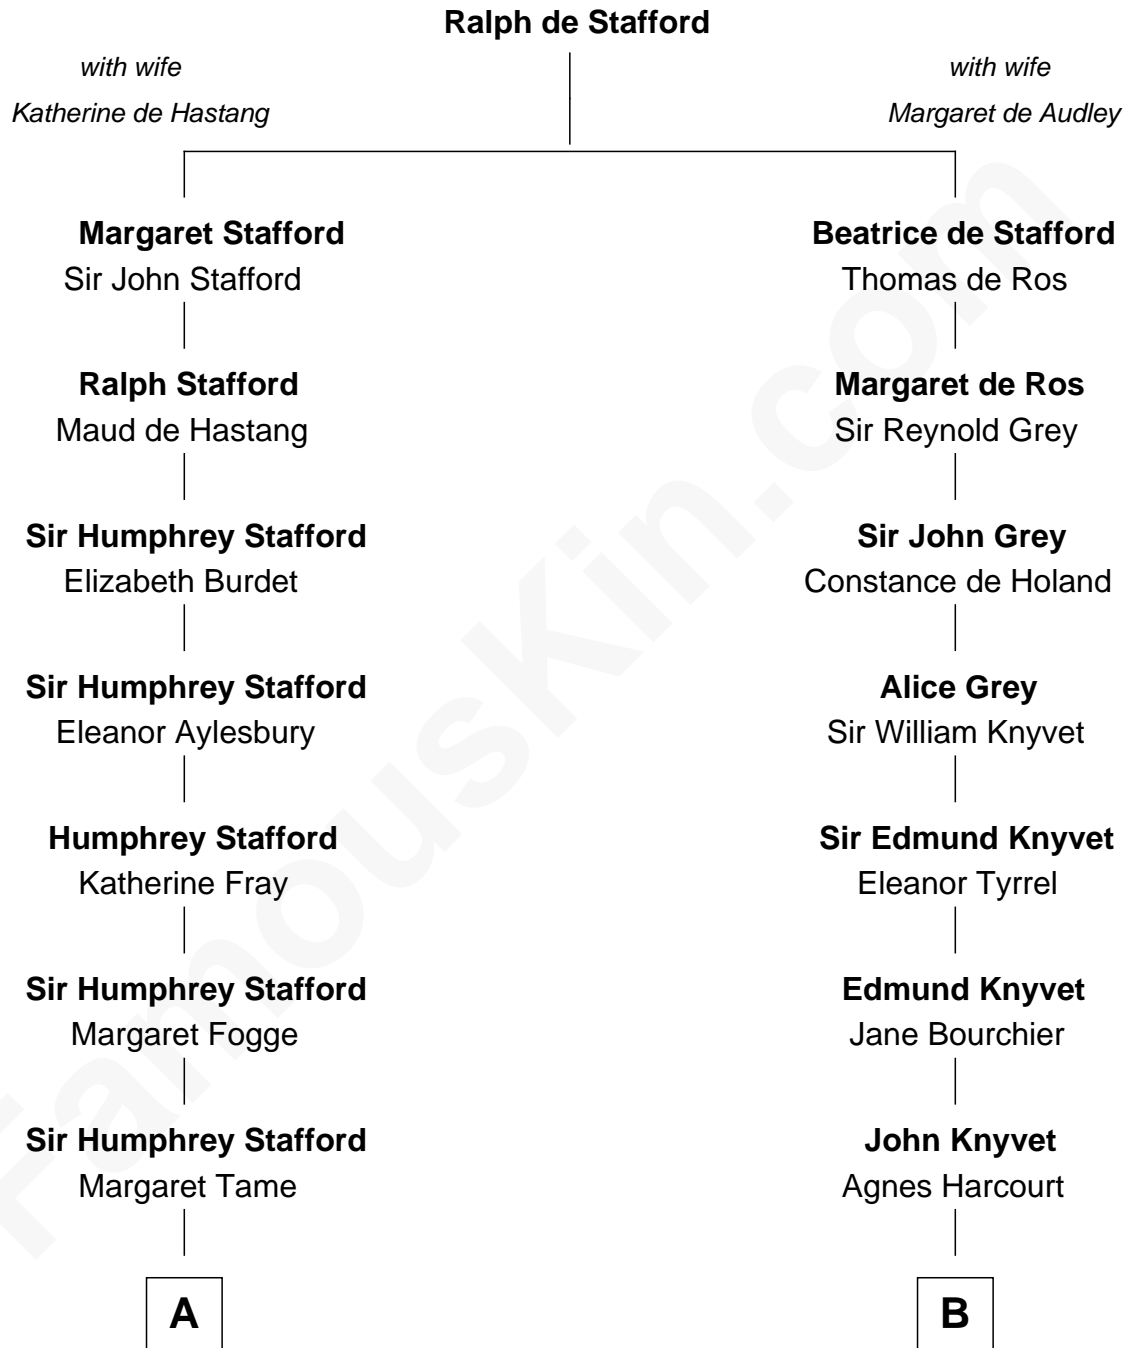

## Relationship Chart of

**Adlai Stevenson III**

*U.S. Senator from Illinois*

16th cousin 4 times removed of

**Horace Gray**

*U.S. Supreme Court Justice*

**C**

—  
**William Borden**  
Mary DeGama Whiting

—  
**John Borden**  
Ellen Wallace Waller

—  
**Ellen Borden**  
Adlai Ewing Stevenson

—  
**Adlai Stevenson III**  
*U.S. Senator from Illinois*

FamousKin.com