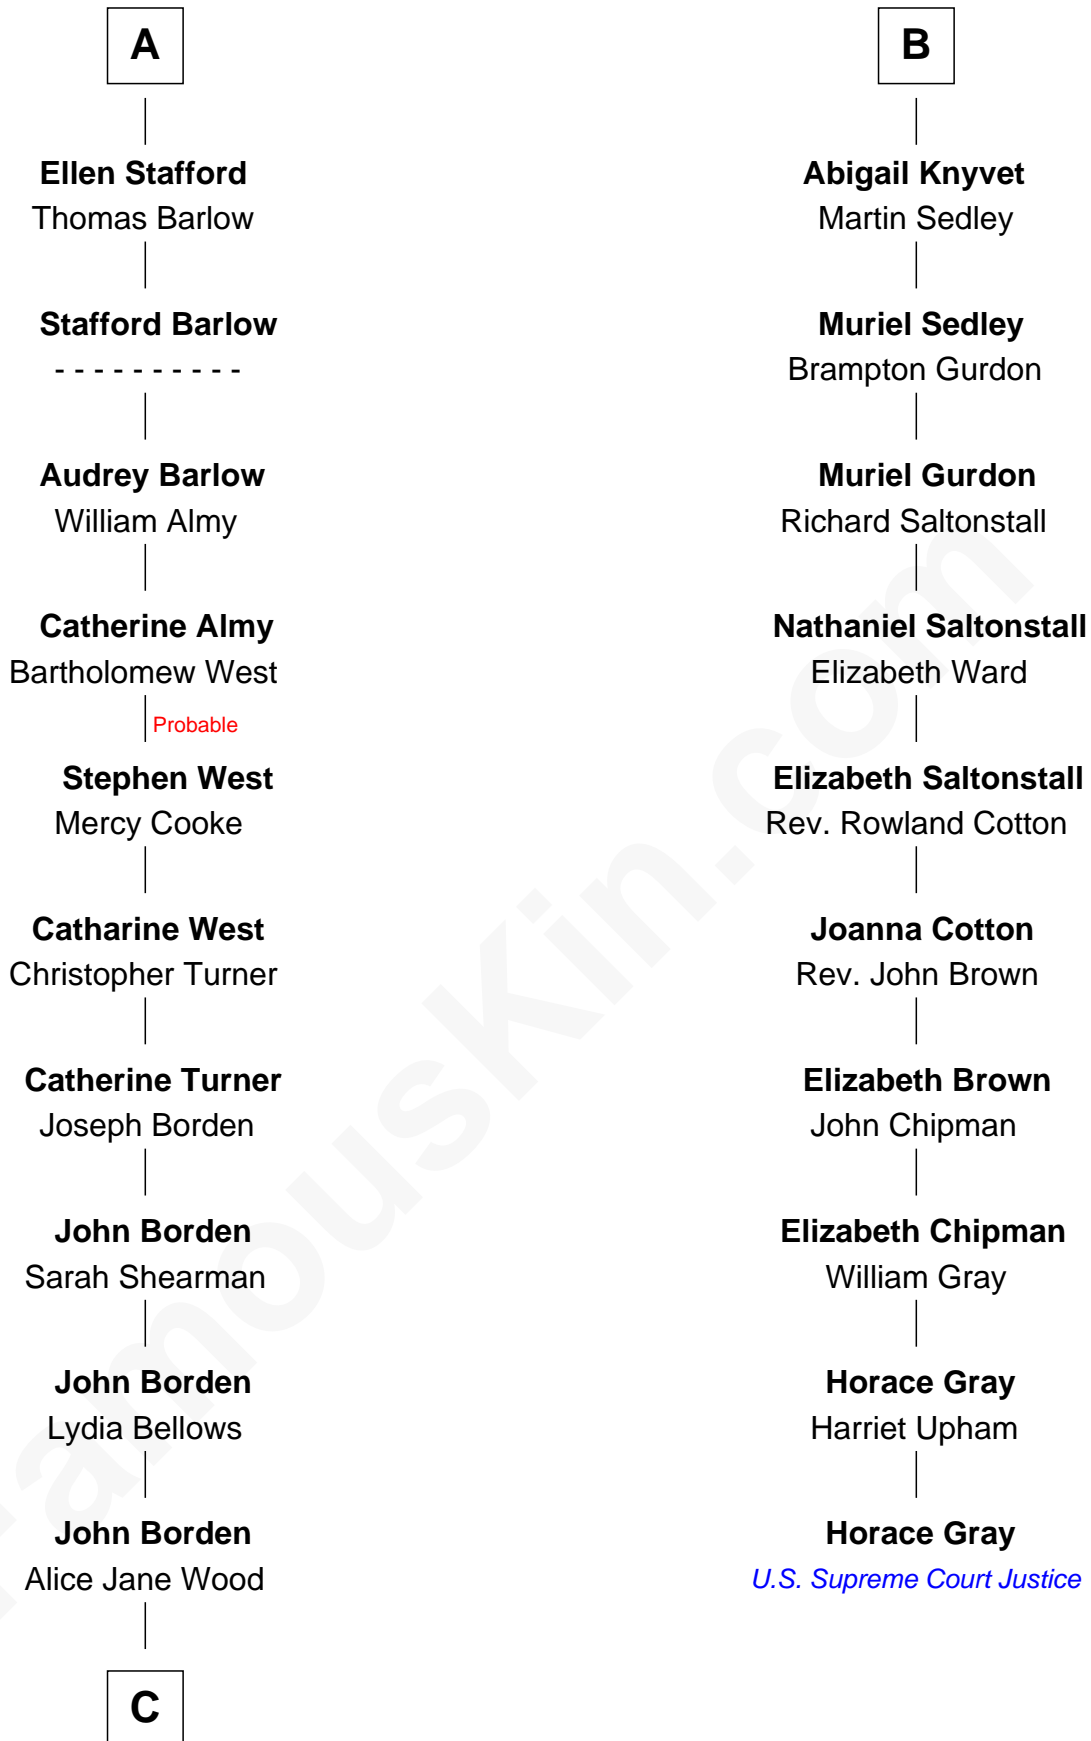

## Relationship Chart of

**Adlai Stevenson III**

*U.S. Senator from Illinois*

16th cousin 4 times removed of

**Horace Gray**

*U.S. Supreme Court Justice*

**C**

—  
**William Borden**  
Mary DeGama Whiting

—  
**John Borden**  
Ellen Wallace Waller

—  
**Ellen Borden**  
Adlai Ewing Stevenson

—  
**Adlai Stevenson III**  
*U.S. Senator from Illinois*

FamousKin.com