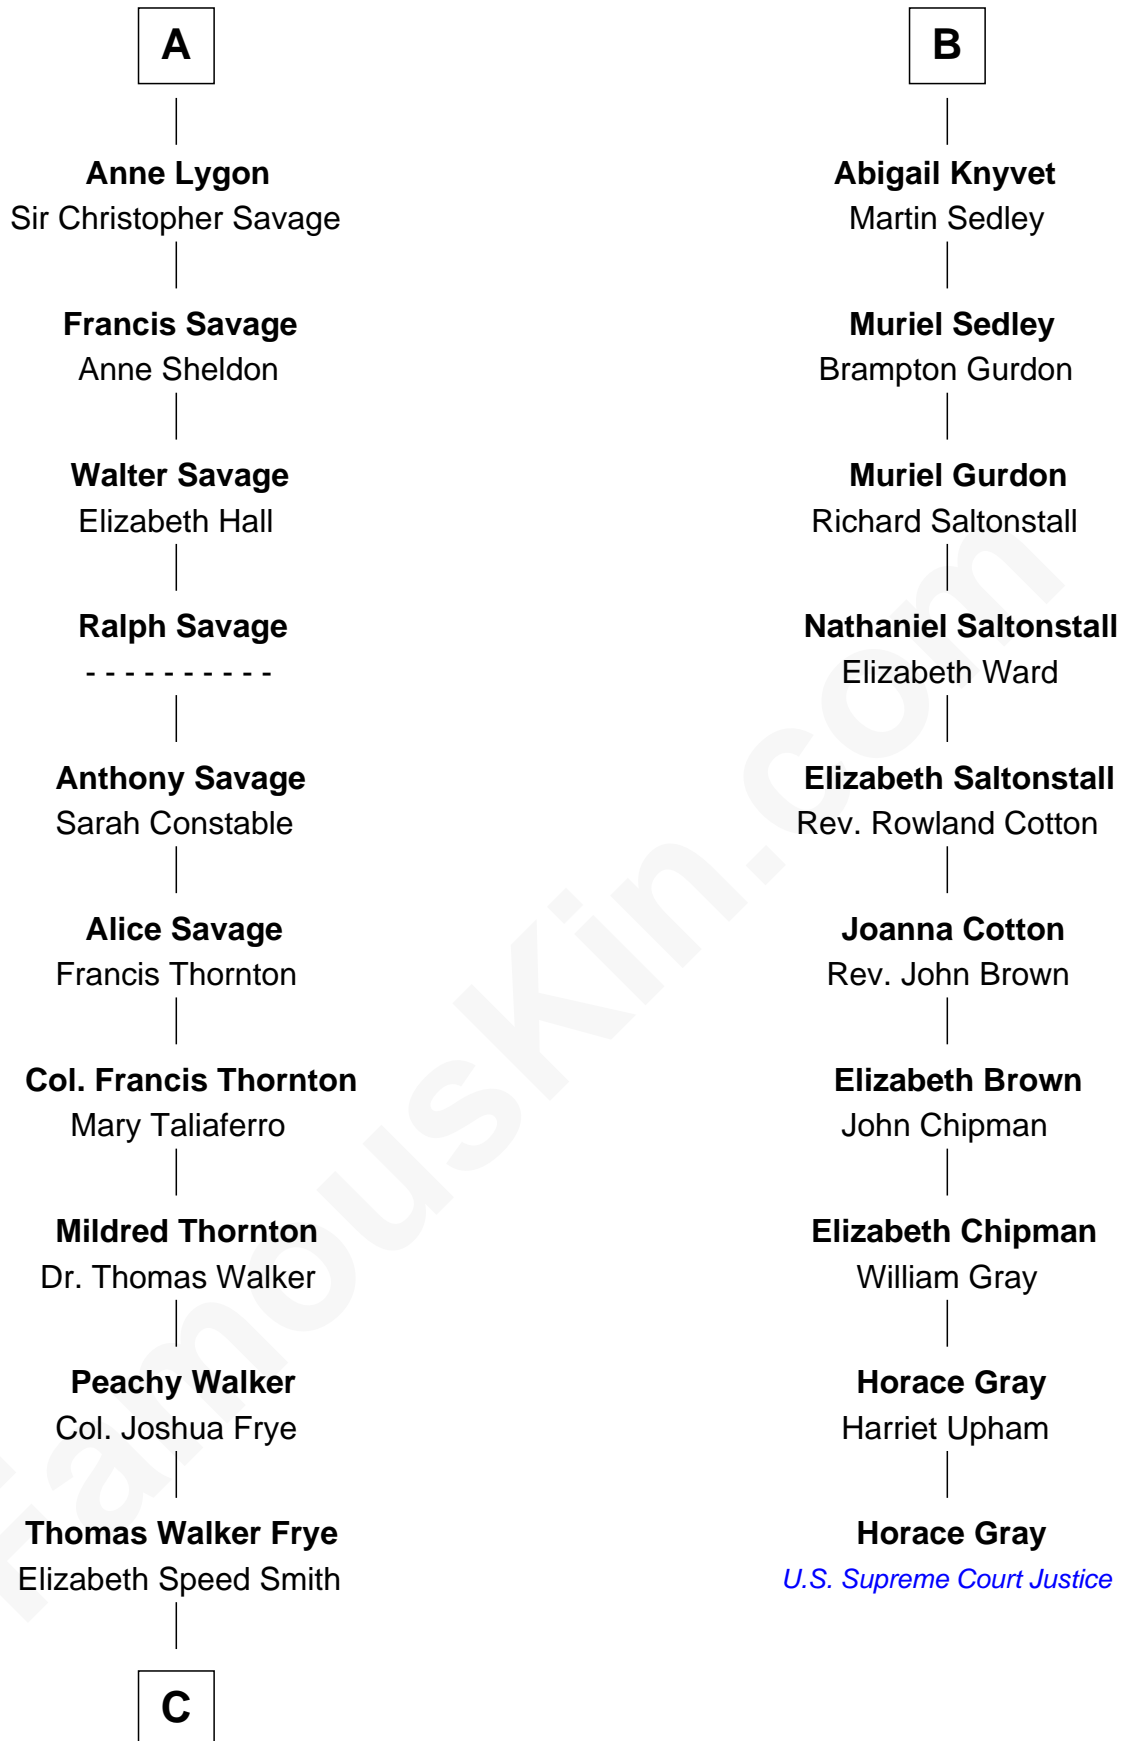

FamousKin.com

Relationship Chart of

Adlai Stevenson III

U.S. Senator from Illinois

16th cousin 5 times removed of

Horace Gray

U.S. Supreme Court Justice

C

—
Mary Peachy Frye
Rev. Lewis Warner Green

—
Letitia Green
Adlai Ewing Stevenson

—
Lewis Green Stevenson
Helen Louise Davis

—
Adlai Ewing Stevenson
Ellen Borden

—
Adlai Stevenson III
U.S. Senator from Illinois