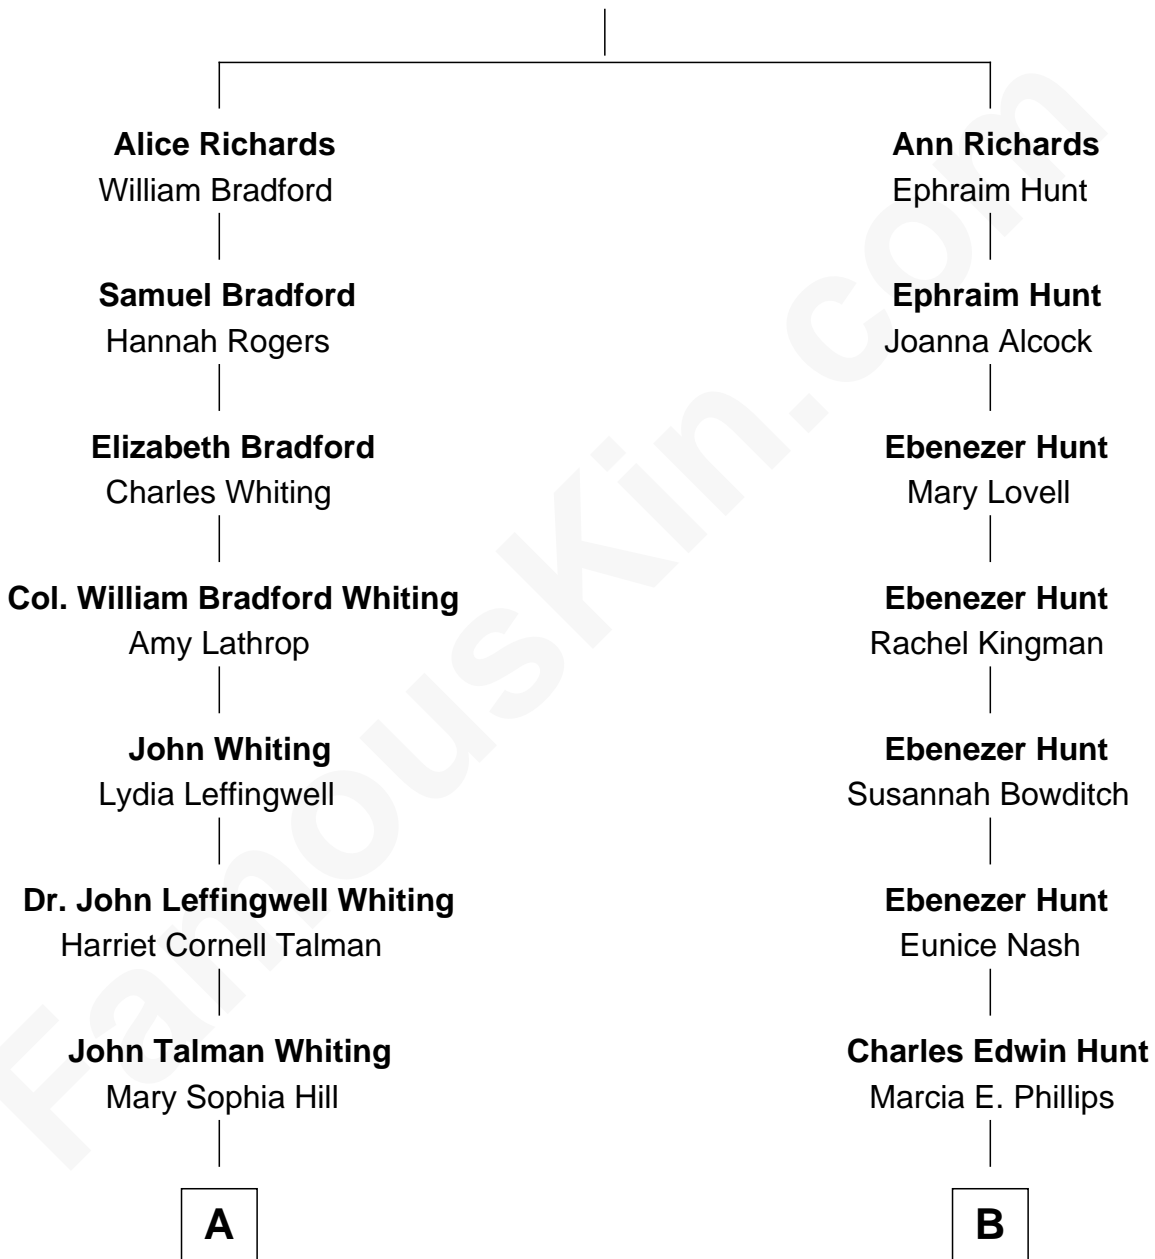

FamousKin.com Relationship Chart of

Adlai Stevenson III
U.S. Senator from Illinois

10th cousin of

Linda Hunt
TV and Movie Actress

Thomas Richards
Welthian - - - - -

Linda Hunt photo by [RedCarpetReport](#) [\(CC BY-SA 2.0\)](#)