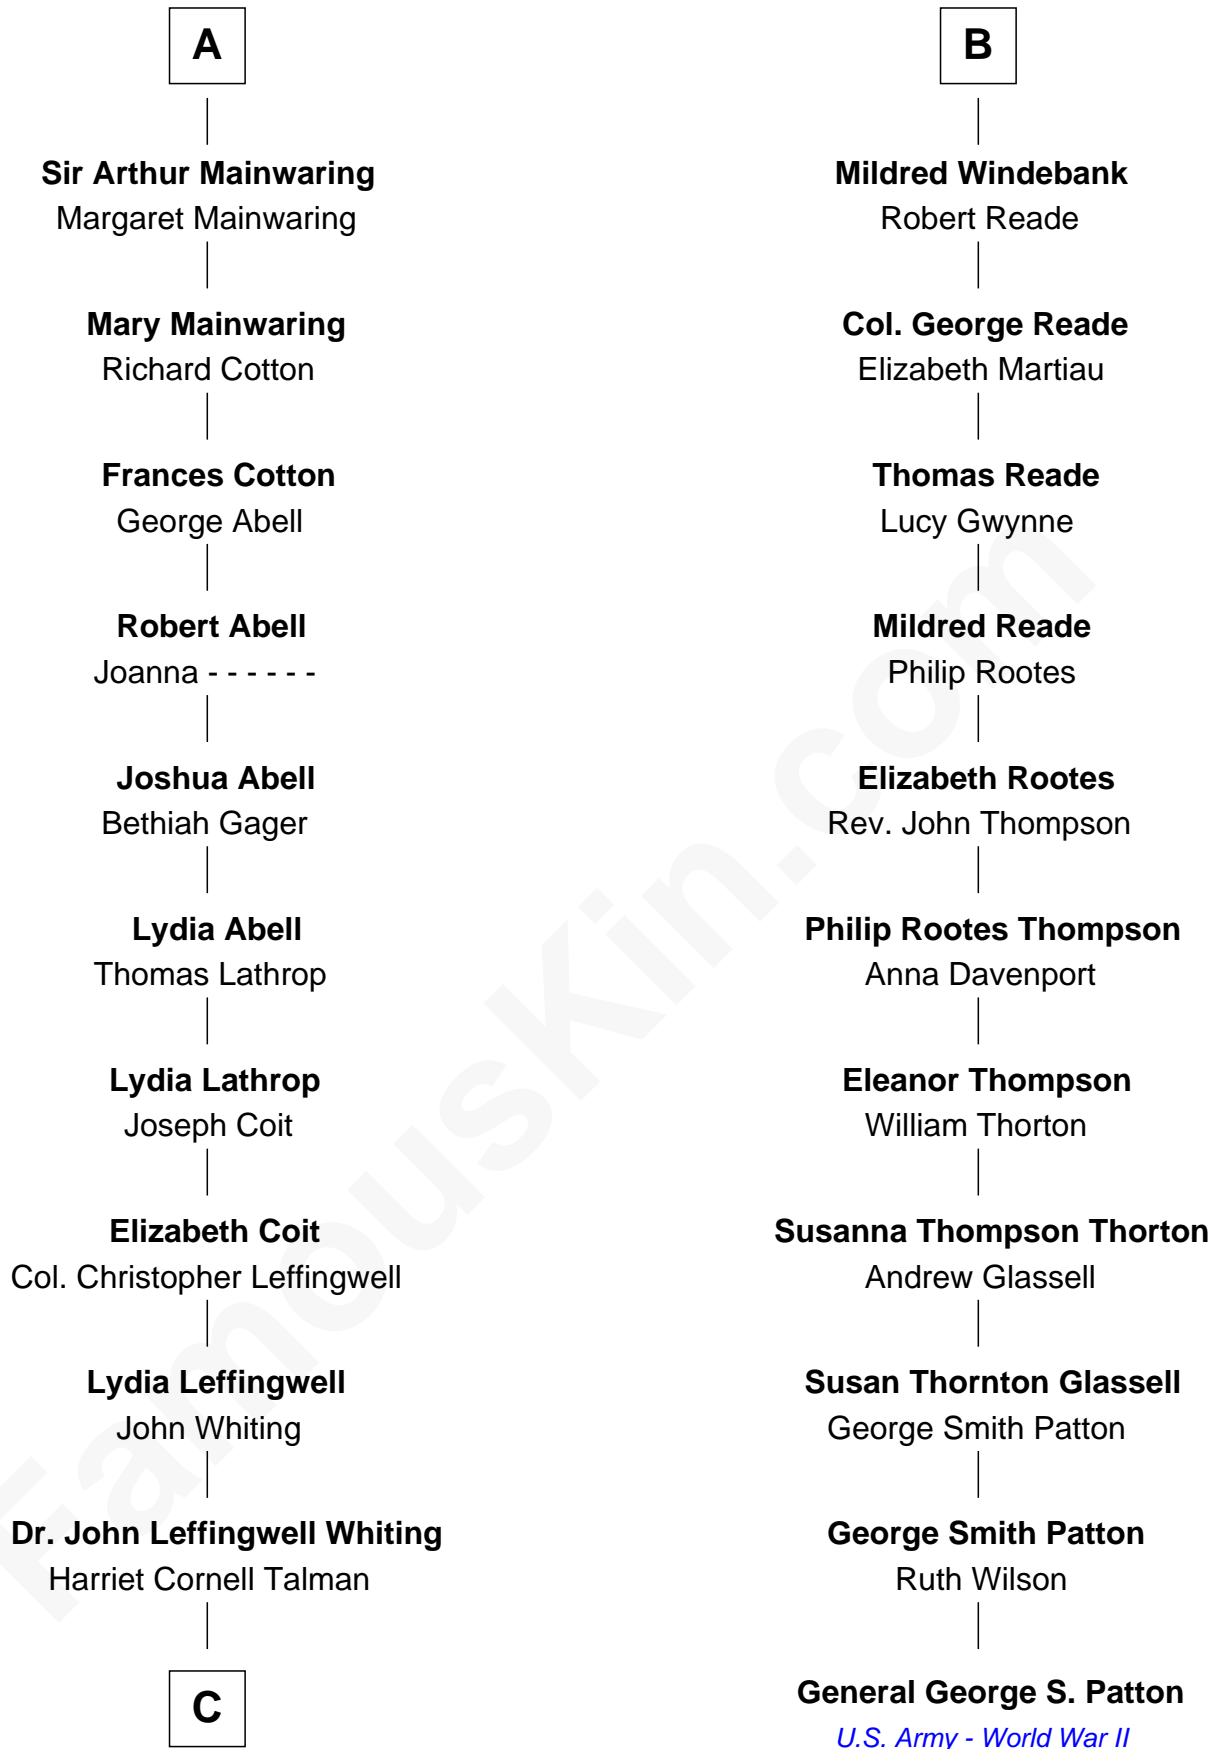

FamousKin.com

Relationship Chart of

Adlai Stevenson III

U.S. Senator from Illinois

17th cousin 4 times removed of

General George S. Patton

U.S. Army - World War II

C

John Talman Whiting

Mary Sophia Hill

Mary DeGama Whiting

William Borden

John Borden

Ellen Wallace Waller

Ellen Borden

Adlai Ewing Stevenson

Adlai Stevenson III

U.S. Senator from Illinois

FamousKin.com