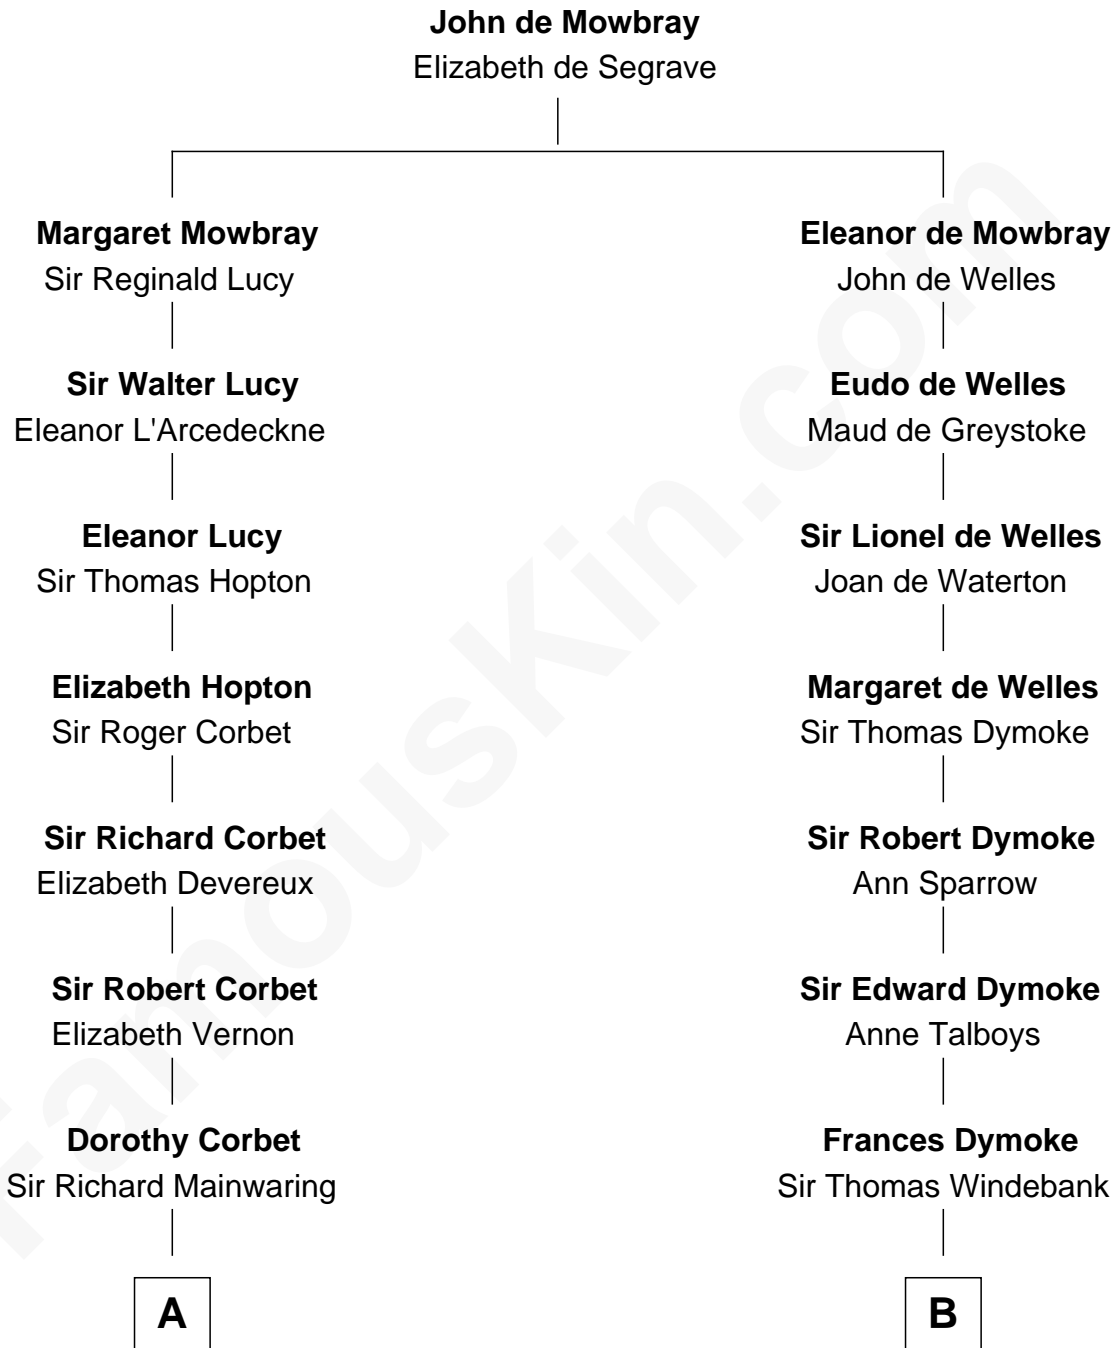

FamousKin.com

Relationship Chart of

Adlai Stevenson III

U.S. Senator from Illinois

17th cousin 4 times removed of

General George S. Patton

U.S. Army - World War II

C

John Talman Whiting

Mary Sophia Hill

Mary DeGama Whiting

William Borden

John Borden

Ellen Wallace Waller

Ellen Borden

Adlai Ewing Stevenson

Adlai Stevenson III

U.S. Senator from Illinois

FamousKin.com