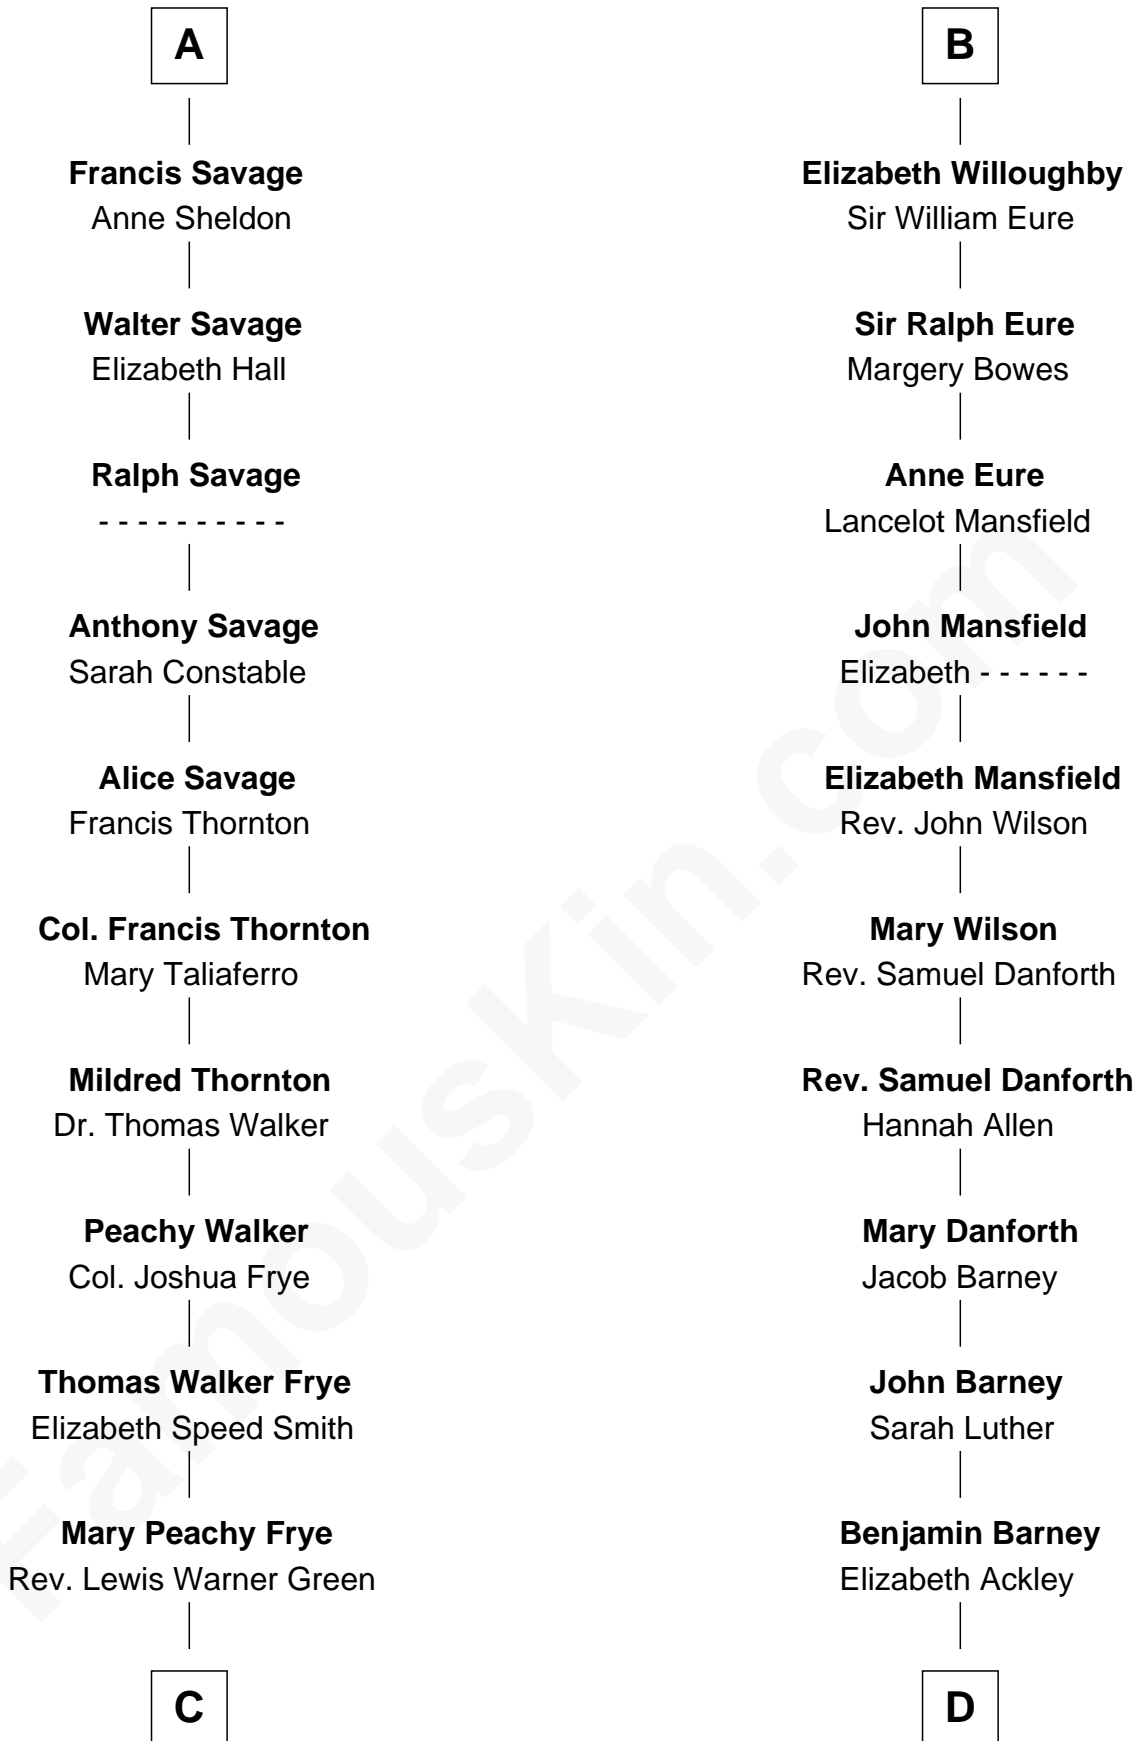

FamousKin.com

Relationship Chart of

Adlai Stevenson III

U.S. Senator from Illinois

20th cousin 1 time removed of

Elizabeth Montgomery

TV Actress - "Bewitched"

Henry Plantagenet

Joan of Lancaster

John de Mowbray

John de Mowbray

Elizabeth de Segrave

Eleanor de Mowbray

John de Welles

Eudo de Welles

Maud de Greystoke

Sir Lionel de Welles

Joan de Waterton

Cecily de Welles

Sir Robert Willoughby

Sir Christopher Willoughby

Margaret Jenney

B

C

Letitia Green
Adlai Ewing Stevenson

Lewis Green Stevenson
Helen Louise Davis

Adlai Ewing Stevenson
Ellen Borden

Adlai Stevenson III
U.S. Senator from Illinois

D

Nathan Barney
Hannah Carey

Nathan Barney
Mary A. Deverell