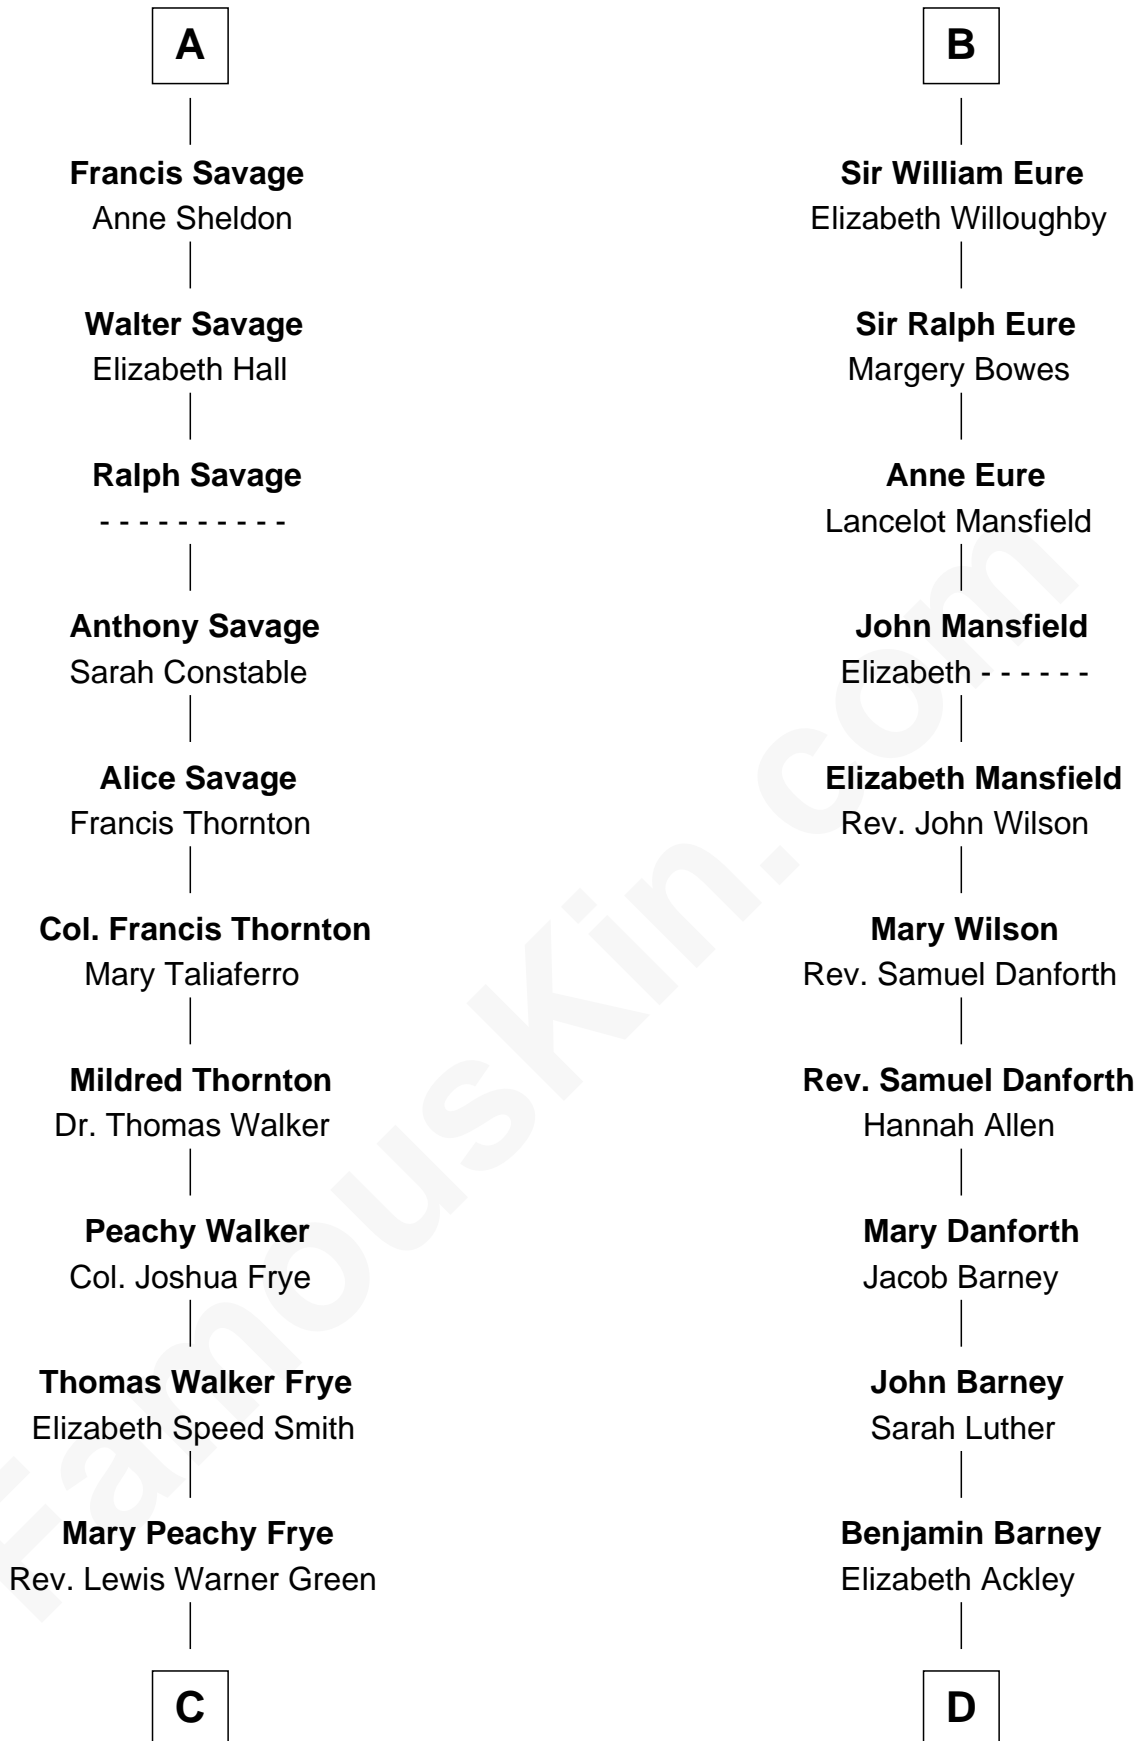

# FamousKin.com Relationship Chart of

**Adlai Stevenson III**

*U.S. Senator from Illinois*

20th cousin 1 time removed of

**Elizabeth Montgomery**

*TV Actress - "Bewitched"*

**Bartholomew de Badlesmere**

Margaret de Clare

Sir John de Tivetot

**Sir Robert de Tivetot**

Margaret Deincourt

**Elizabeth de Tivetot**

Sir Philip le Despencer

**Margery Despencer**

Sir Roger Wentworth

**Agnes Wentworth**

Sir Robert Constable

**Margaret Constable**

Sir William Eure

**Sir Ralph Eure**

Muriel Hastings

**B**

**C**

**Letitia Green**  
Adlai Ewing Stevenson

**Lewis Green Stevenson**  
Helen Louise Davis

**Adlai Ewing Stevenson**  
Ellen Borden

**Adlai Stevenson III**  
*U.S. Senator from Illinois*

**D**

**Nathan Barney**  
Hannah Carey

**Nathan Barney**  
Mary A. Deverell