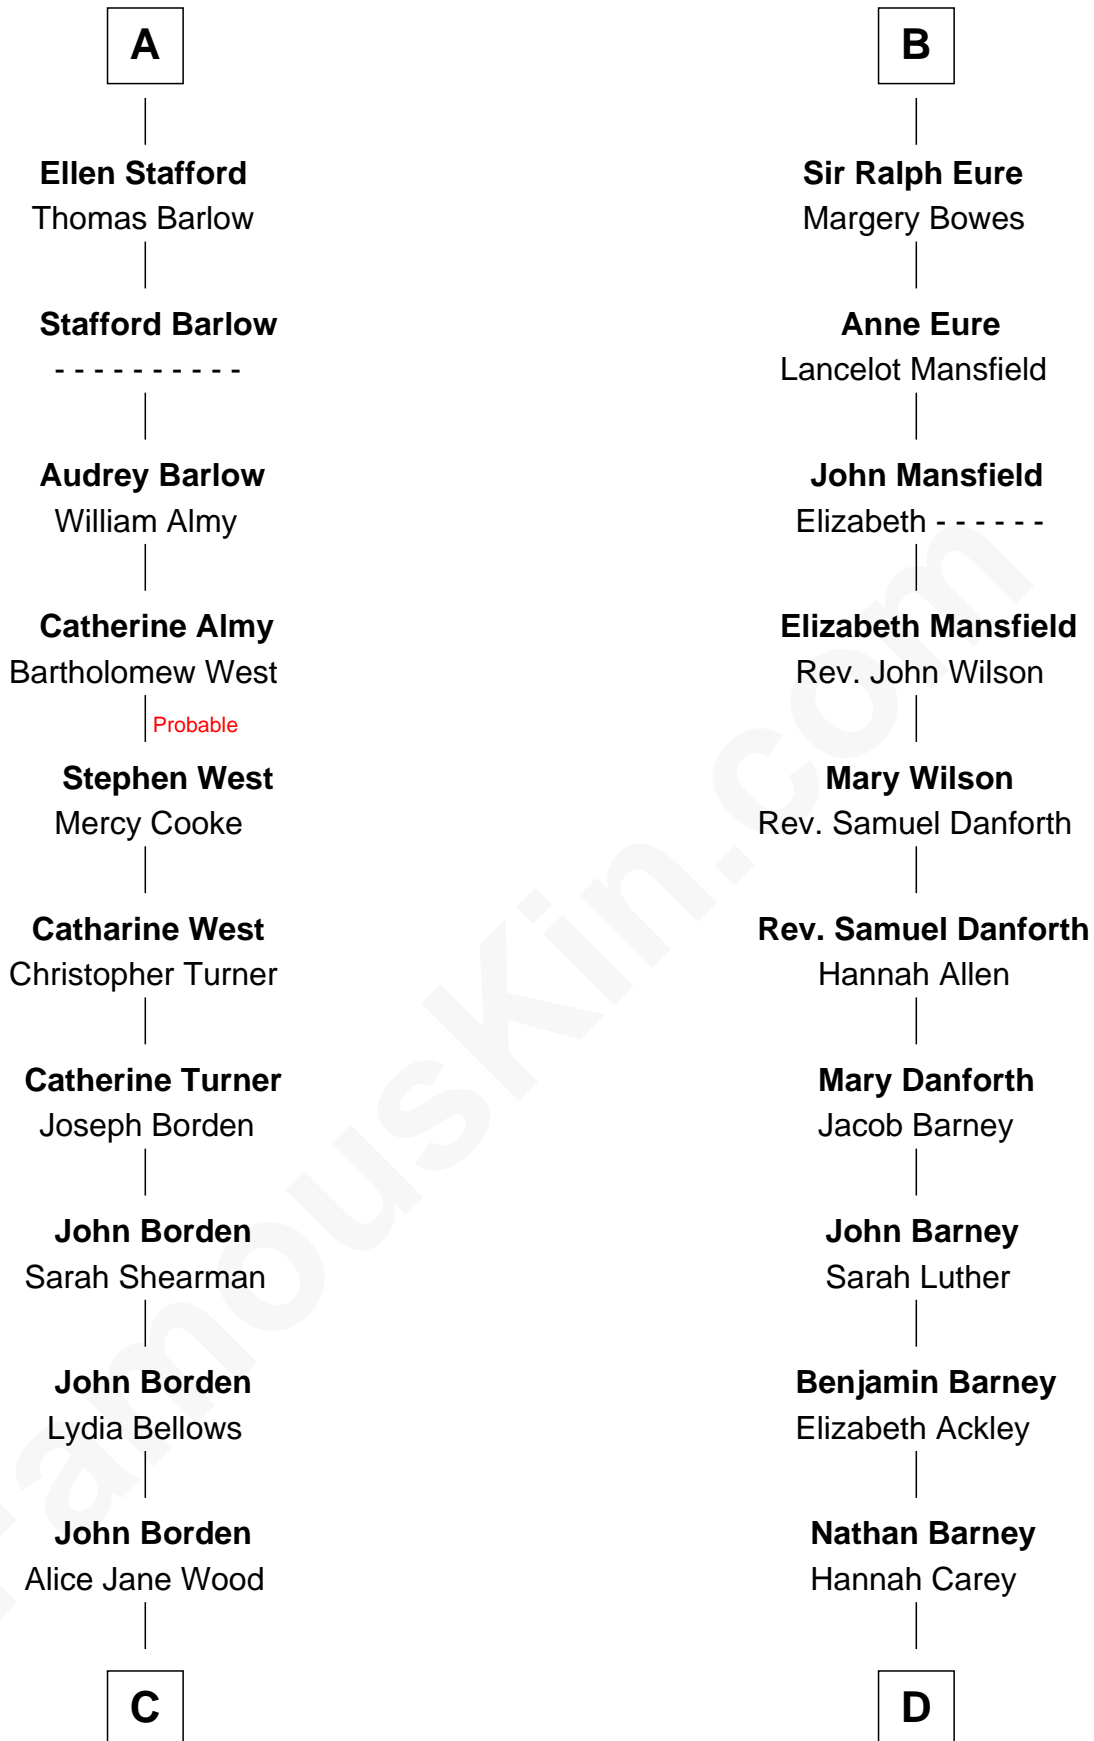

FamousKin.com Relationship Chart of

Adlai Stevenson III
U.S. Senator from Illinois

20th cousin of

Elizabeth Montgomery
TV Actress - "Bewitched"

C

William Borden
Mary DeGama Whiting

John Borden
Ellen Wallace Waller

Ellen Borden
Adlai Ewing Stevenson

Adlai Stevenson III
U.S. Senator from Illinois

D

Nathan Barney
Mary A. Deverell

Mary Weed Barney
Henry Montgomery

Henry Montgomery
Elizabeth Bryan Allen

Elizabeth Montgomery
TV Actress - "Bewitched"

FamousKin.com