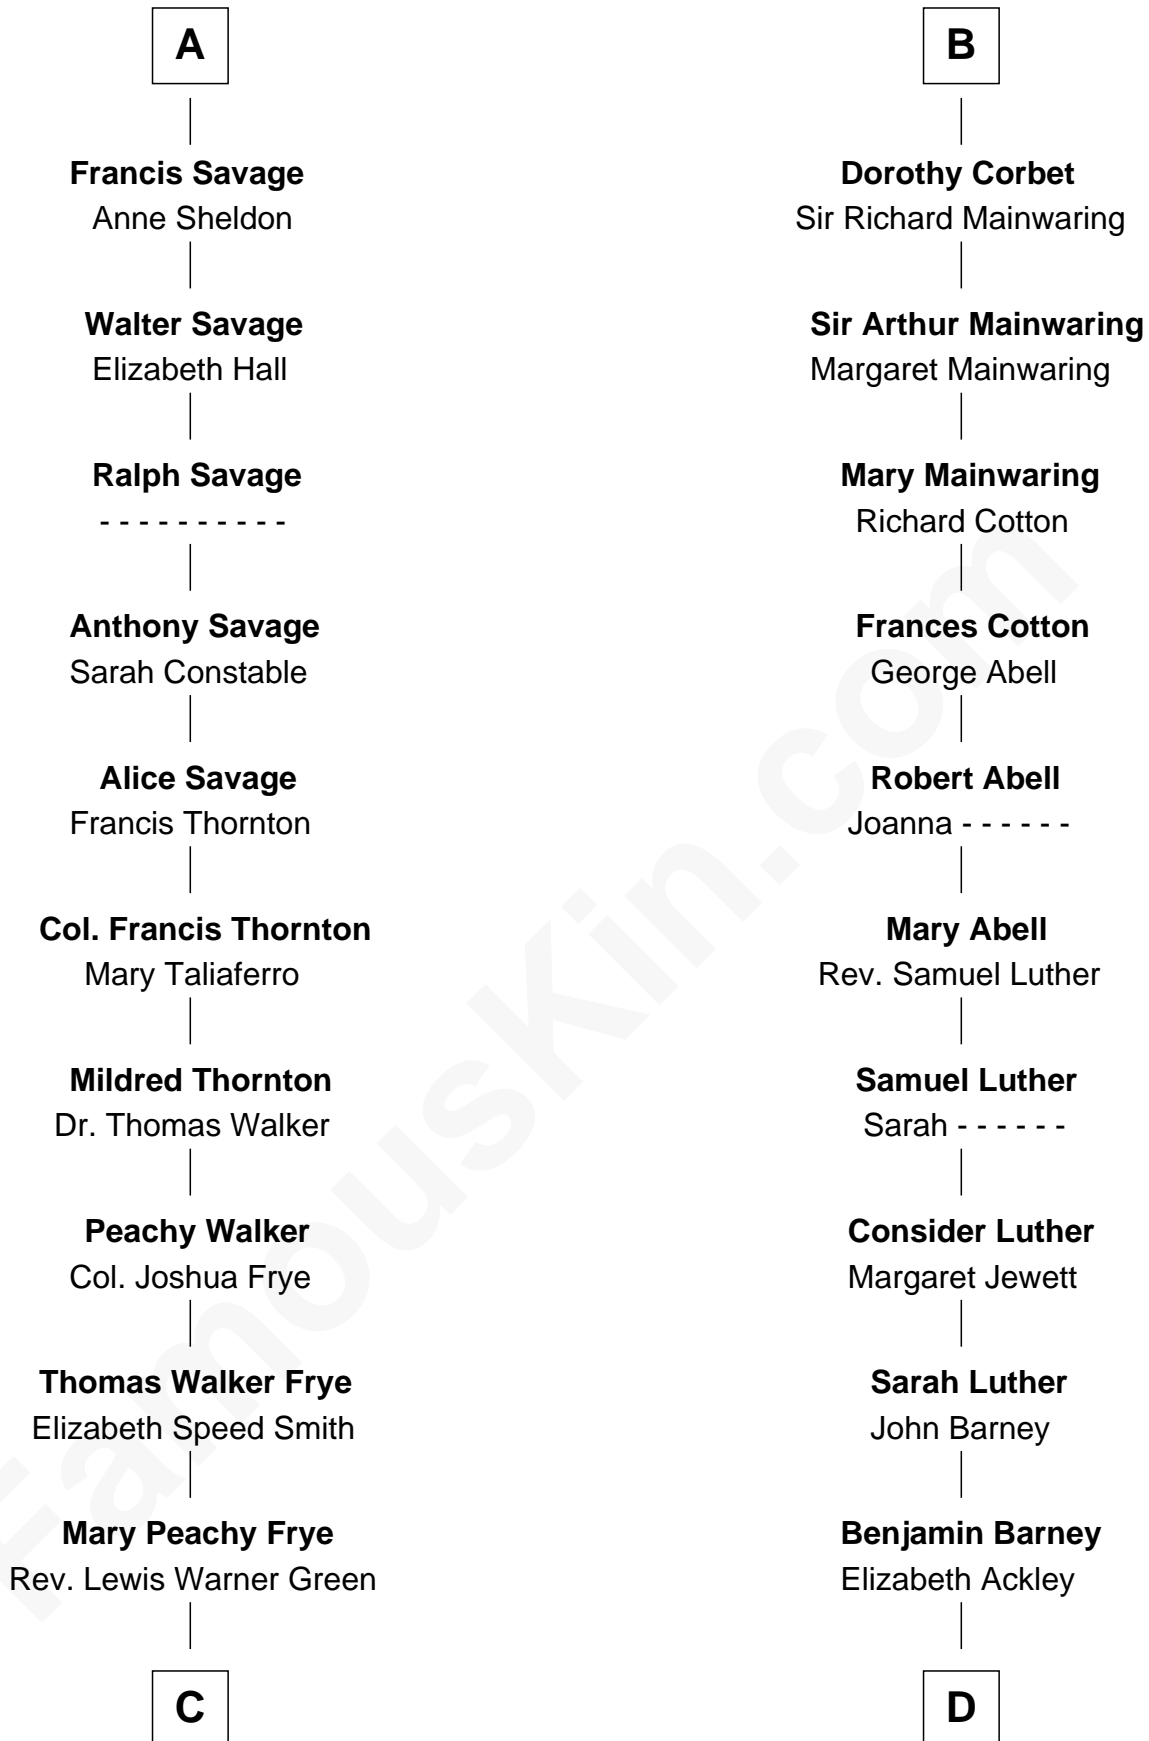

# FamousKin.com Relationship Chart of

**Adlai Stevenson III**

*U.S. Senator from Illinois*

20th cousin 1 time removed of

**Elizabeth Montgomery**

*TV Actress - "Bewitched"*

**Humphrey de Bohun**

Elizabeth Plantagenet

**Sir William de Bohun**  
Elizabeth de Badlesmere

**Elizabeth de Bohun**  
Sir Richard Fitzalan

**Elizabeth Fitzalan**  
Sir Robert Goushill

**Joan Goushill**  
Sir Thomas Stanley

**Katherine Stanley**  
Sir John Savage

**Sir Christopher Savage**  
Anne Stanley

**Sir Christopher Savage**  
Anne Lygon

**A**

**Eleanor de Bohun**  
Sir James le Boteler

**James le Boteler**  
Elizabeth Darcy

**James Butler**  
Anne de Welles

**James Butler**  
Joan Beauchamp

**Elizabeth Butler**  
John Talbot

**Ann Talbot**  
Sir Henry Vernon

**Elizabeth Vernon**  
Sir Robert Corbet

**B**

**C**

**Letitia Green**  
Adlai Ewing Stevenson

**Lewis Green Stevenson**  
Helen Louise Davis