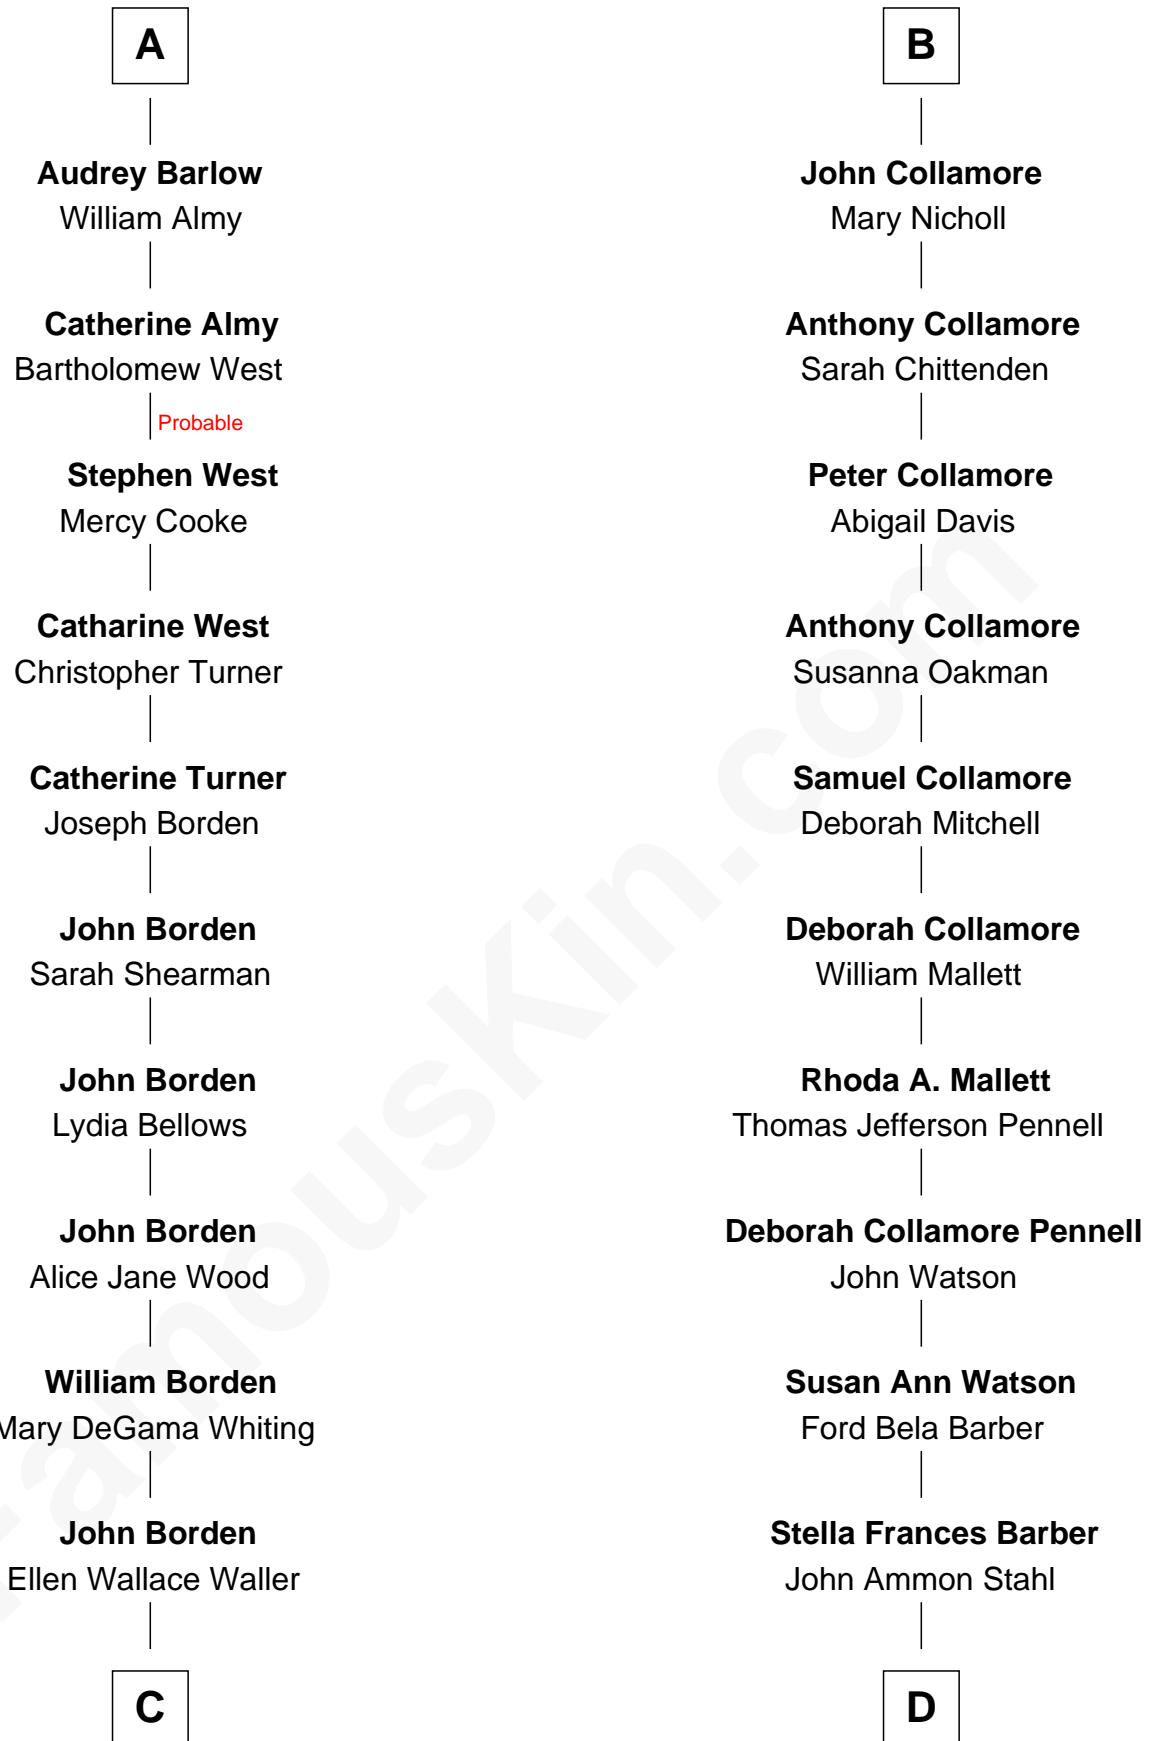

FamousKin.com Relationship Chart of

Adlai Stevenson III
U.S. Senator from Illinois

18th cousin of

Warren Buffett
Chairman & CEO, Berkshire Hathaway

FamousKin.com