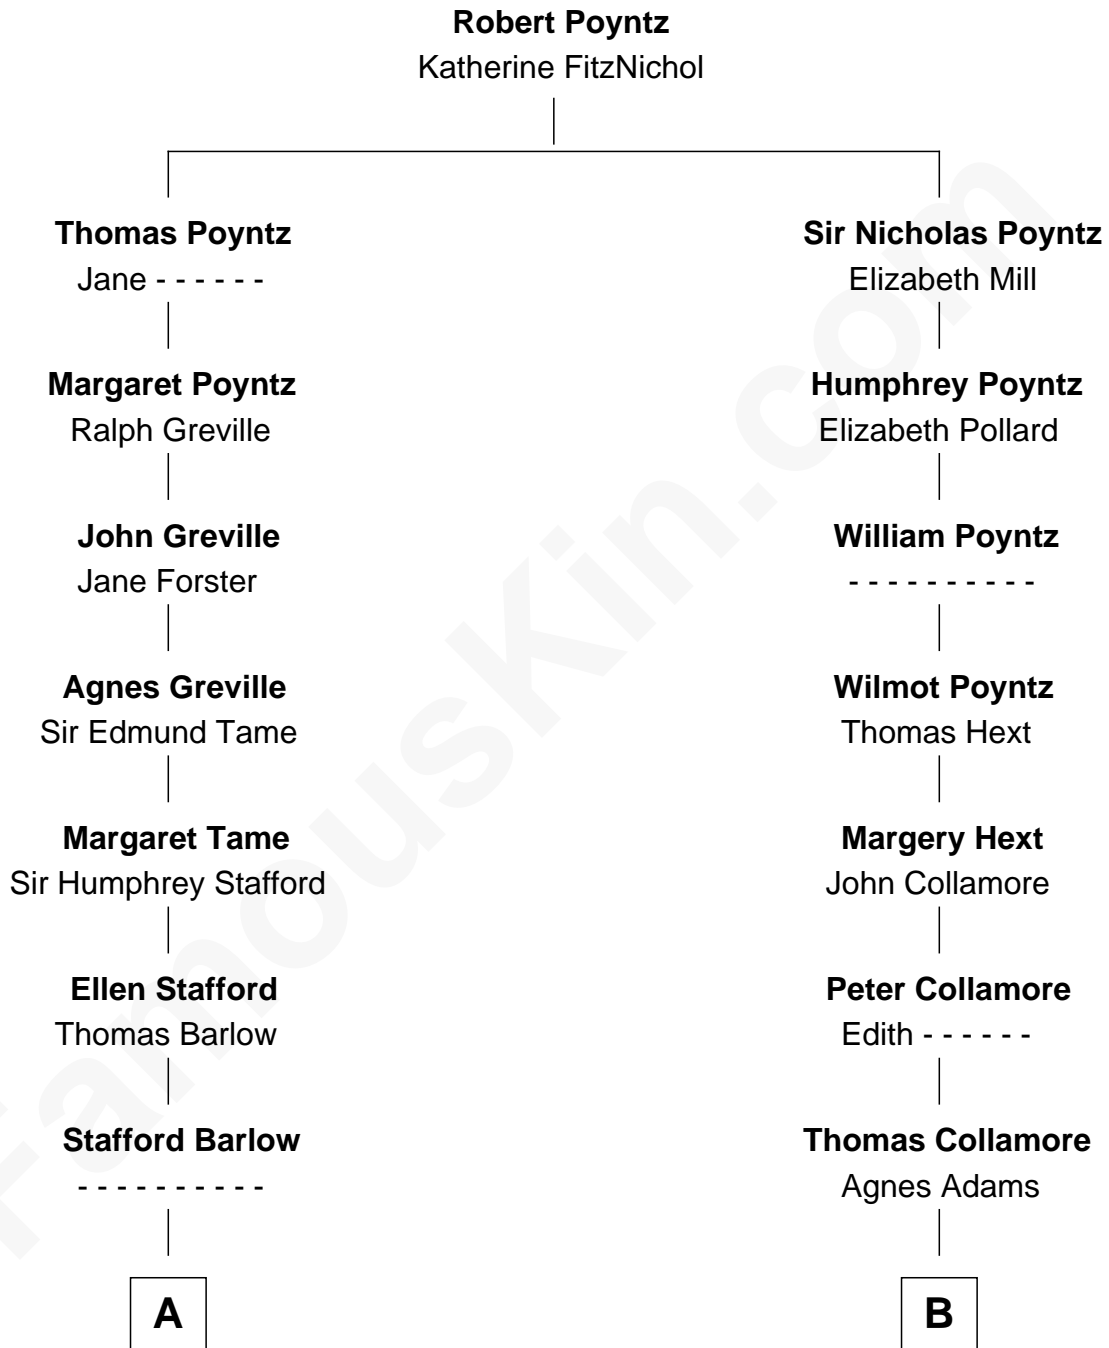

FamousKin.com Relationship Chart of

Adlai Stevenson III
U.S. Senator from Illinois

18th cousin of

Warren Buffett
Chairman & CEO, Berkshire Hathaway

FamousKin.com