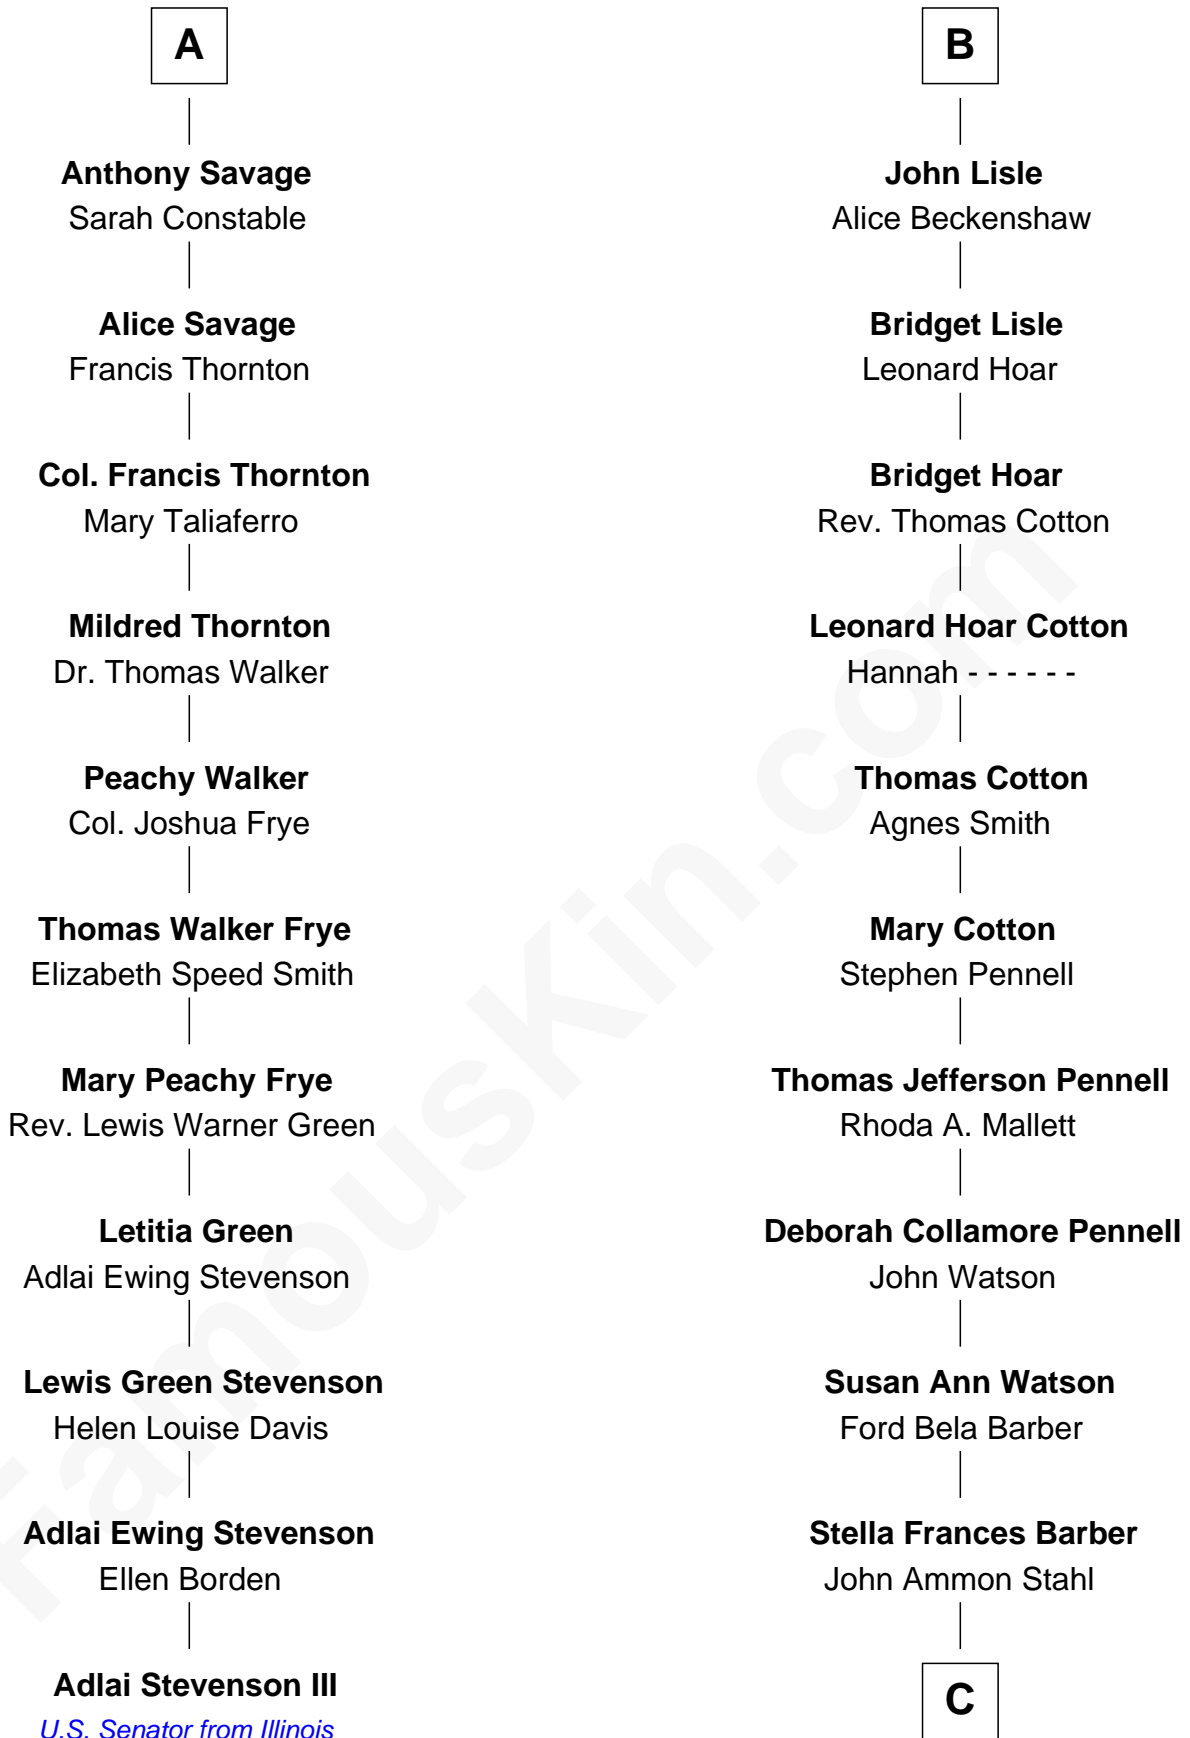

# FamousKin.com Relationship Chart of

**Adlai Stevenson III**

*U.S. Senator from Illinois*

17th cousin 1 time removed of

**Warren Buffett**

*Chairman & CEO, Berkshire Hathaway*

**C**

**Leila Stahl**  
Howard Homan Buffett