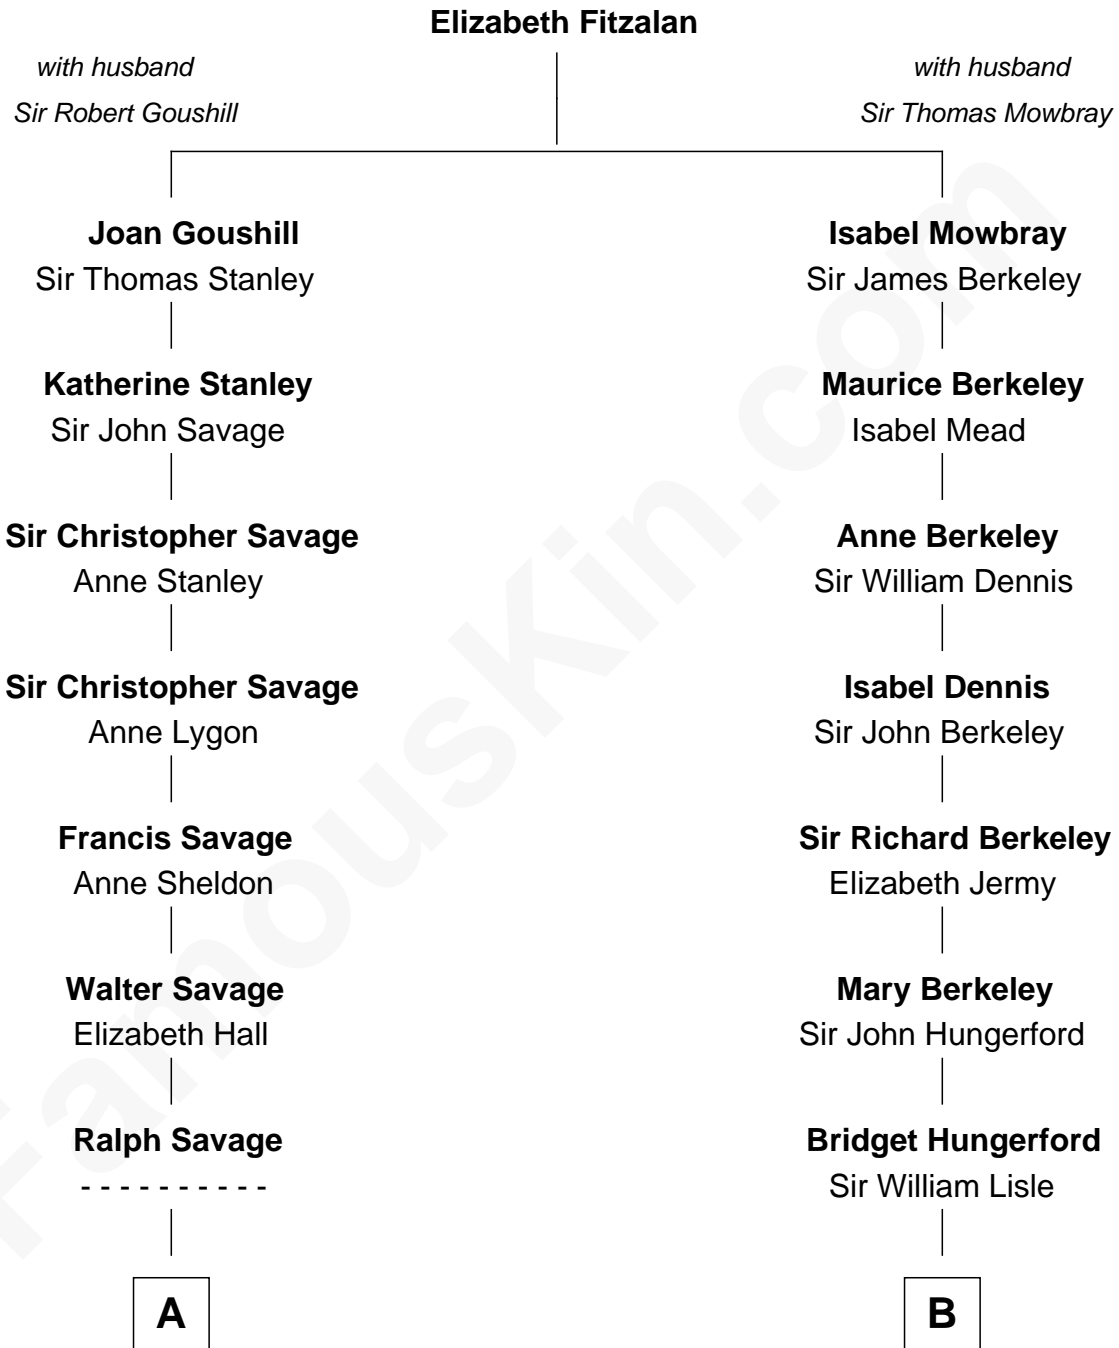

# FamousKin.com Relationship Chart of

**Adlai Stevenson III**

*U.S. Senator from Illinois*

17th cousin 1 time removed of

**Warren Buffett**

*Chairman & CEO, Berkshire Hathaway*

**C**

**Leila Stahl**  
Howard Homan Buffett

**Warren Buffett**  
*Chairman & CEO, Berkshire Hathaway*

FamousKin.com