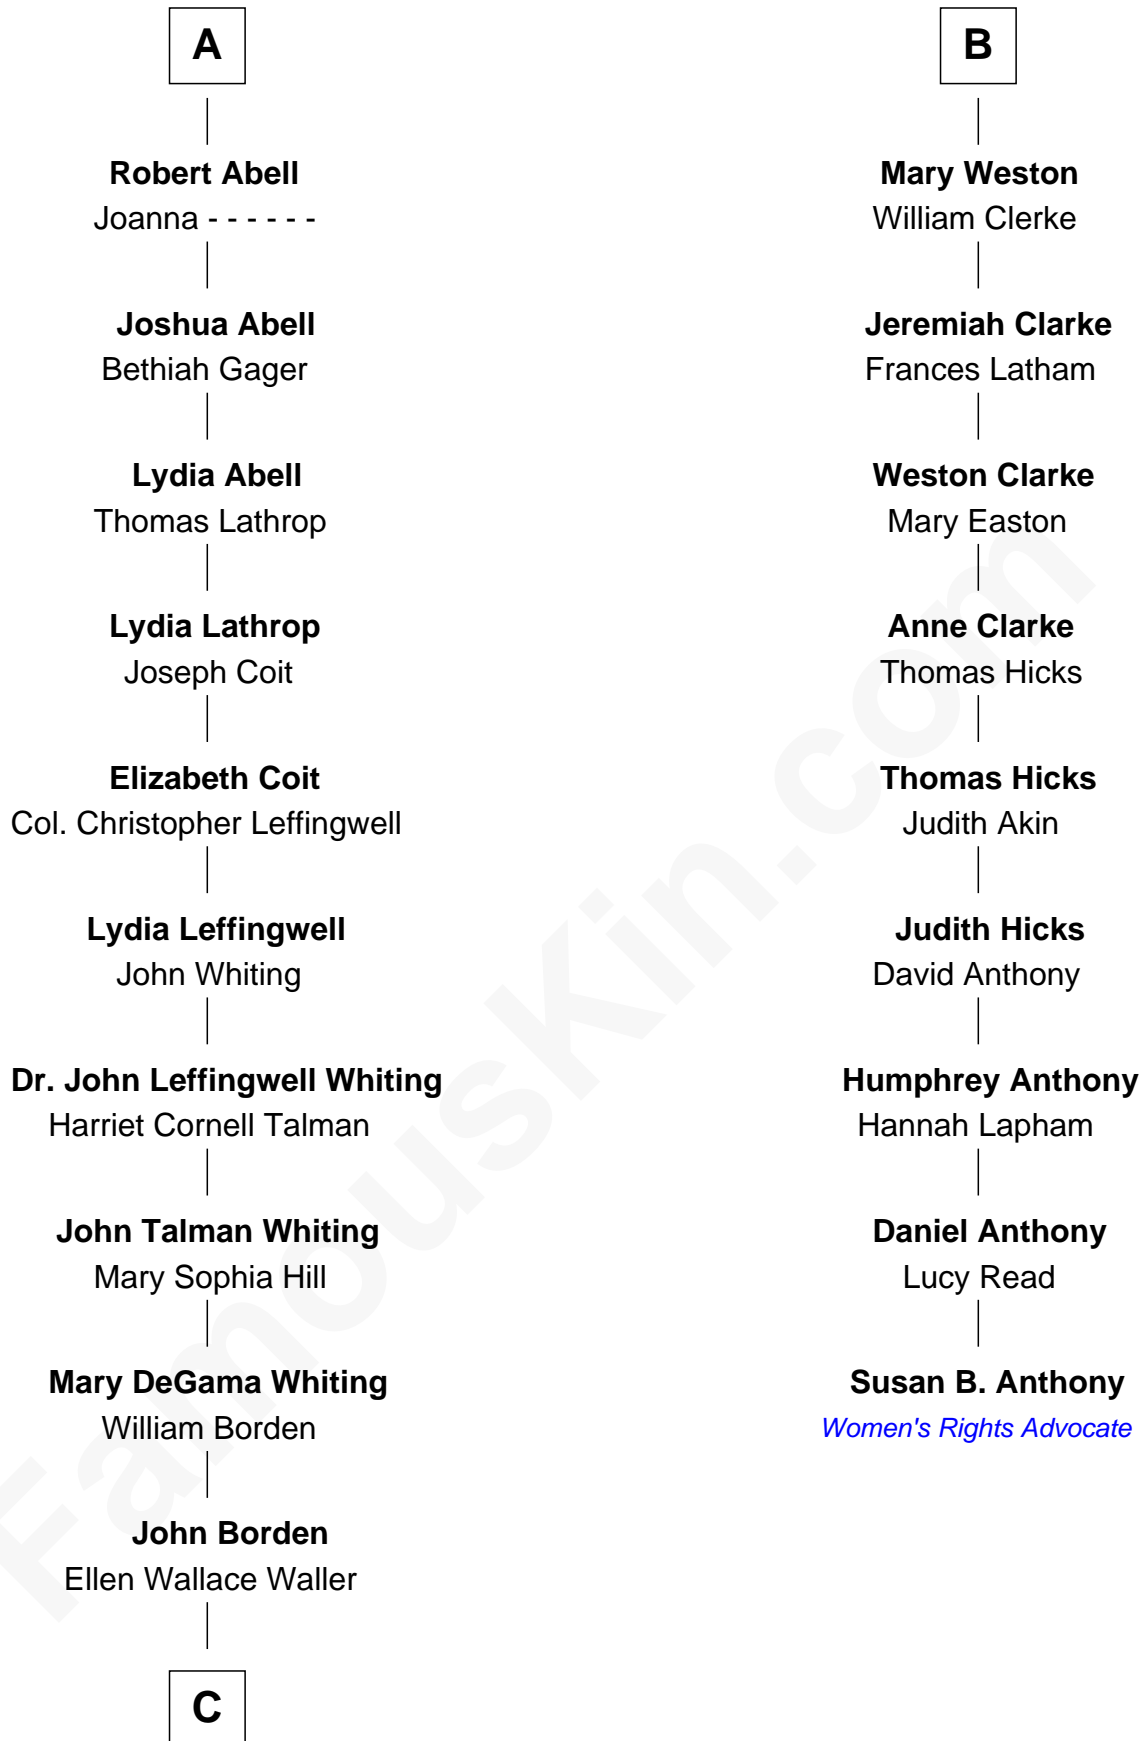

FamousKin.com Relationship Chart of

Adlai Stevenson III

U.S. Senator from Illinois

15th cousin 3 times removed of

Susan B. Anthony

Women's Rights Advocate

Sir Walter Blount

Sancha de Ayala

Sir George Cotton

Mary Onley

Richard Cotton

Mary Mainwaring

Frances Cotton

George Abell

A

Sir Thomas Blount

Margaret de Gresley

Sanchia Blount

Edward Langford

Alice Langford

John Stradling

Anne Stradling

Sir John Danvers

Anne Danvers

Thomas Lovett

Elizabeth Lovett

Anthony Cave

Mary Cave

Sir Jerome Weston

B

C

Ellen Borden