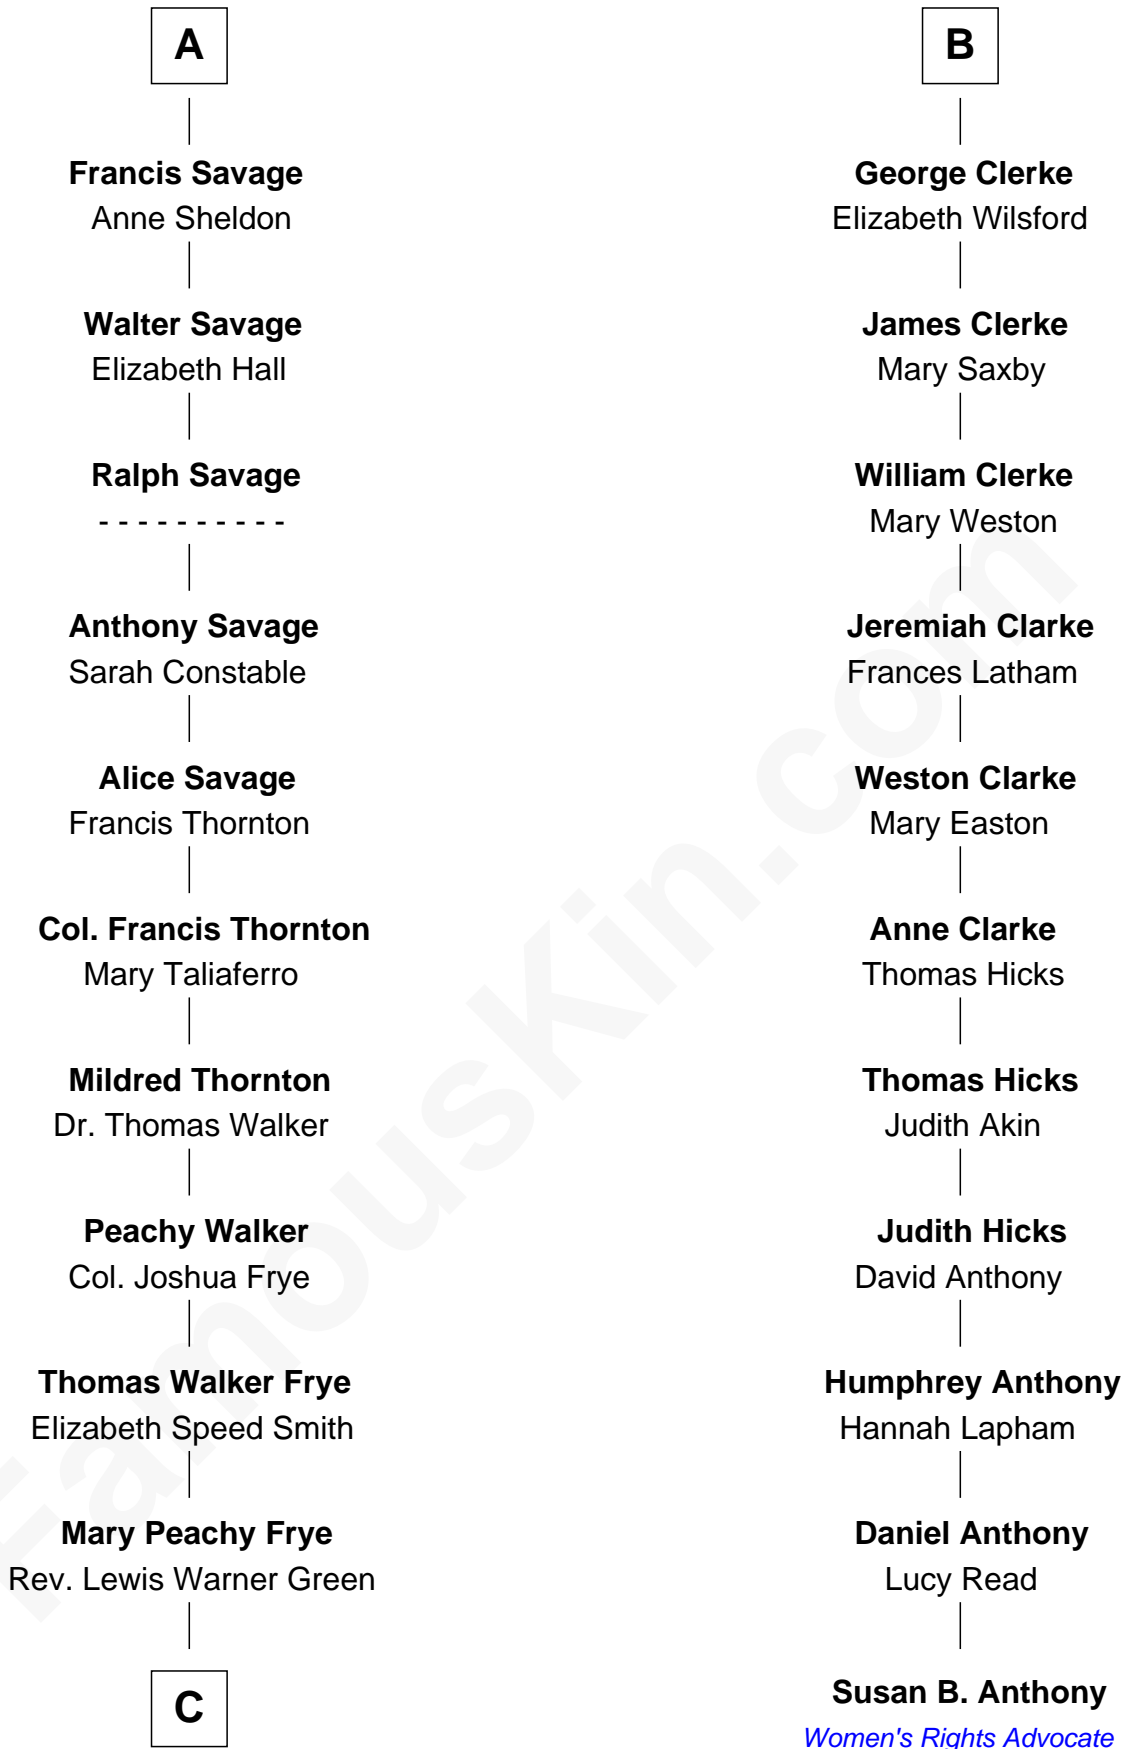

# FamousKin.com Relationship Chart of

**Adlai Stevenson III**

*U.S. Senator from Illinois*

17th cousin 3 times removed of

**Susan B. Anthony**

*Women's Rights Advocate*

**Bartholomew de Badlesmere**

Margaret de Clare

**Katherine Stanley**

Sir John Savage

**Sir Christopher Savage**

Anne Stanley

**Sir Christopher Savage**

Anne Lygon

**A**

**Margery de Badlesmere**

Sir William de Ros

**Maud de Roos**

John de Welles

**Margery de Welles**

Stephen le Scrope

**Maude le Scrope**

Sir Baldwin Freville

**Elizabeth Freville**

Sir Thomas Ferrers

**Sir Henry Ferrers**

Margaret Heckstall

**Elizabeth Ferrers**

James Clerke

**B**

**C**

—  
**Letitia Green**