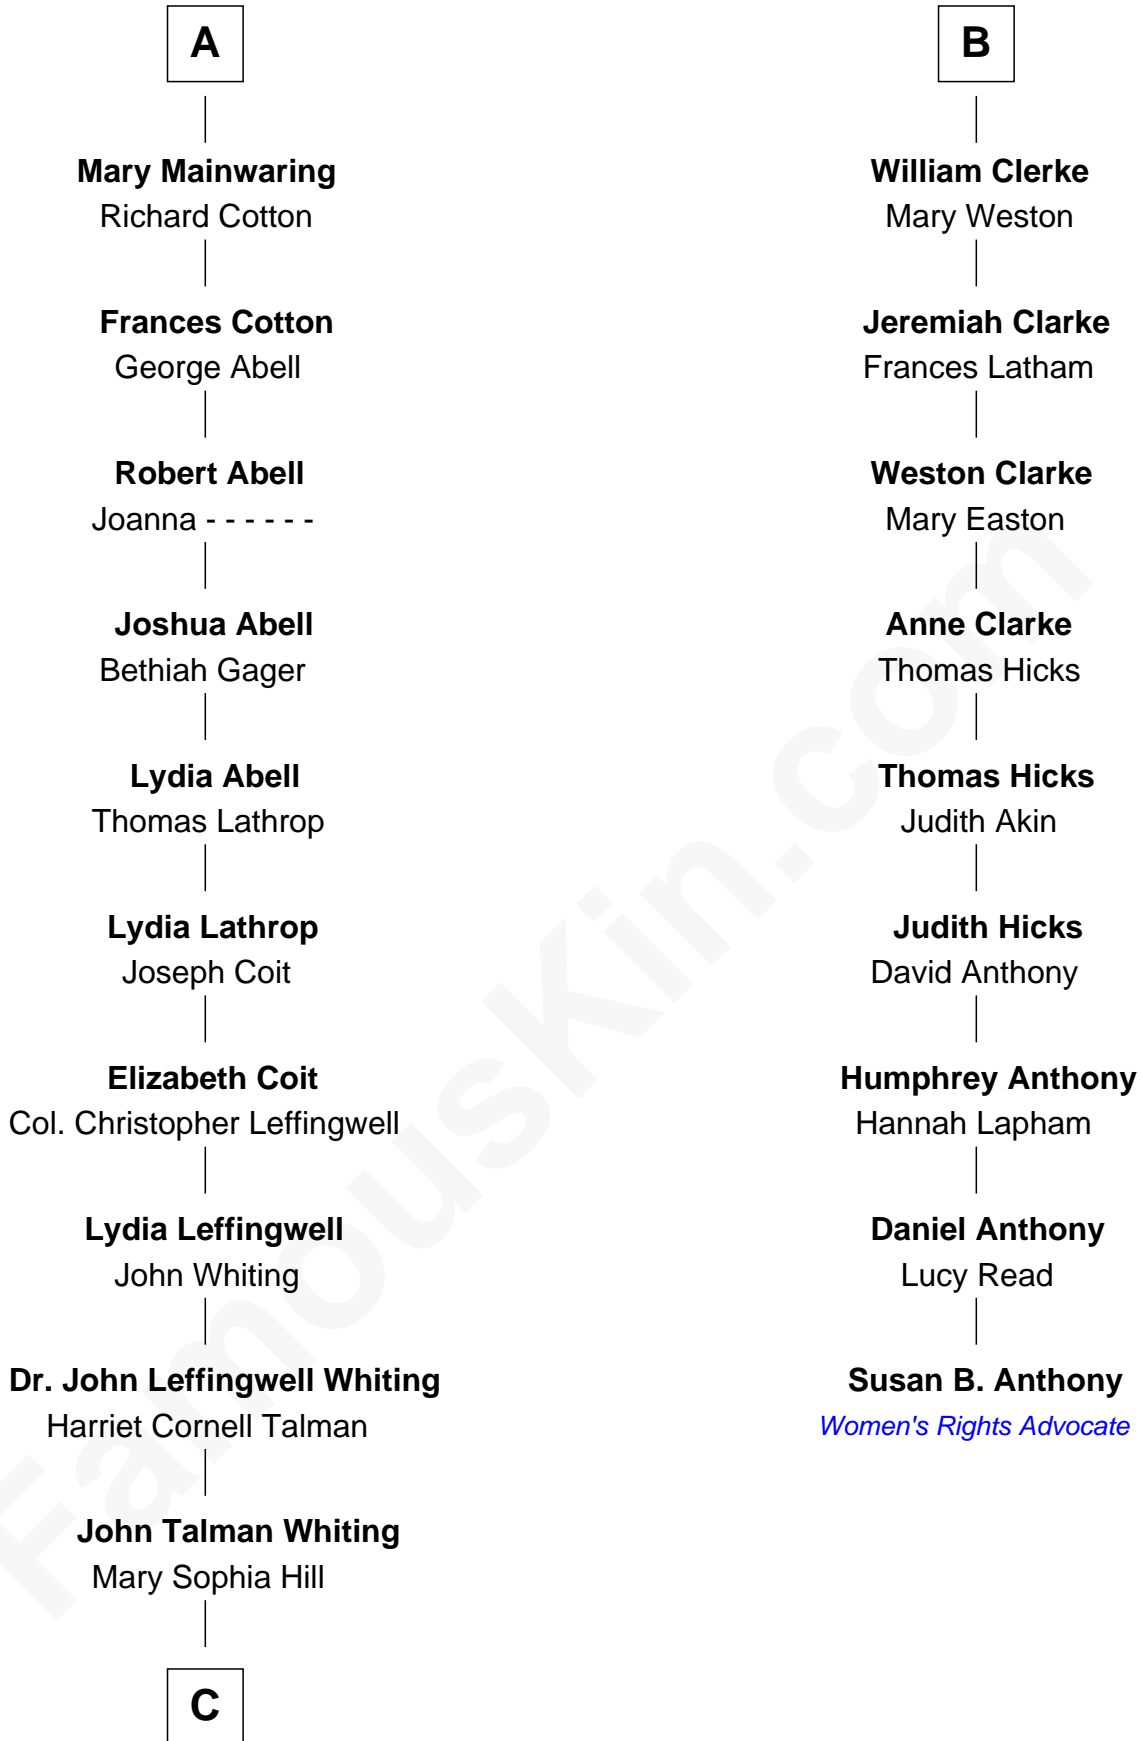

FamousKin.com Relationship Chart of

Adlai Stevenson III

U.S. Senator from Illinois

15th cousin 5 times removed of

Susan B. Anthony

Women's Rights Advocate

John de Welles

Maud de Roos

Anne de Welles

James Butler

James Butler

Joan Beauchamp

Elizabeth Butler

John Talbot

Ann Talbot

Sir Henry Vernon

Elizabeth Vernon

Sir Robert Corbet

Dorothy Corbet

Sir Richard Mainwaring

Sir Arthur Mainwaring

Margaret Mainwaring

A

Margery de Welles

James Clerke

George Clerke

Elizabeth Wilsford

James Clerke

Mary Saxby

B

C

—
Mary DeGama Whiting