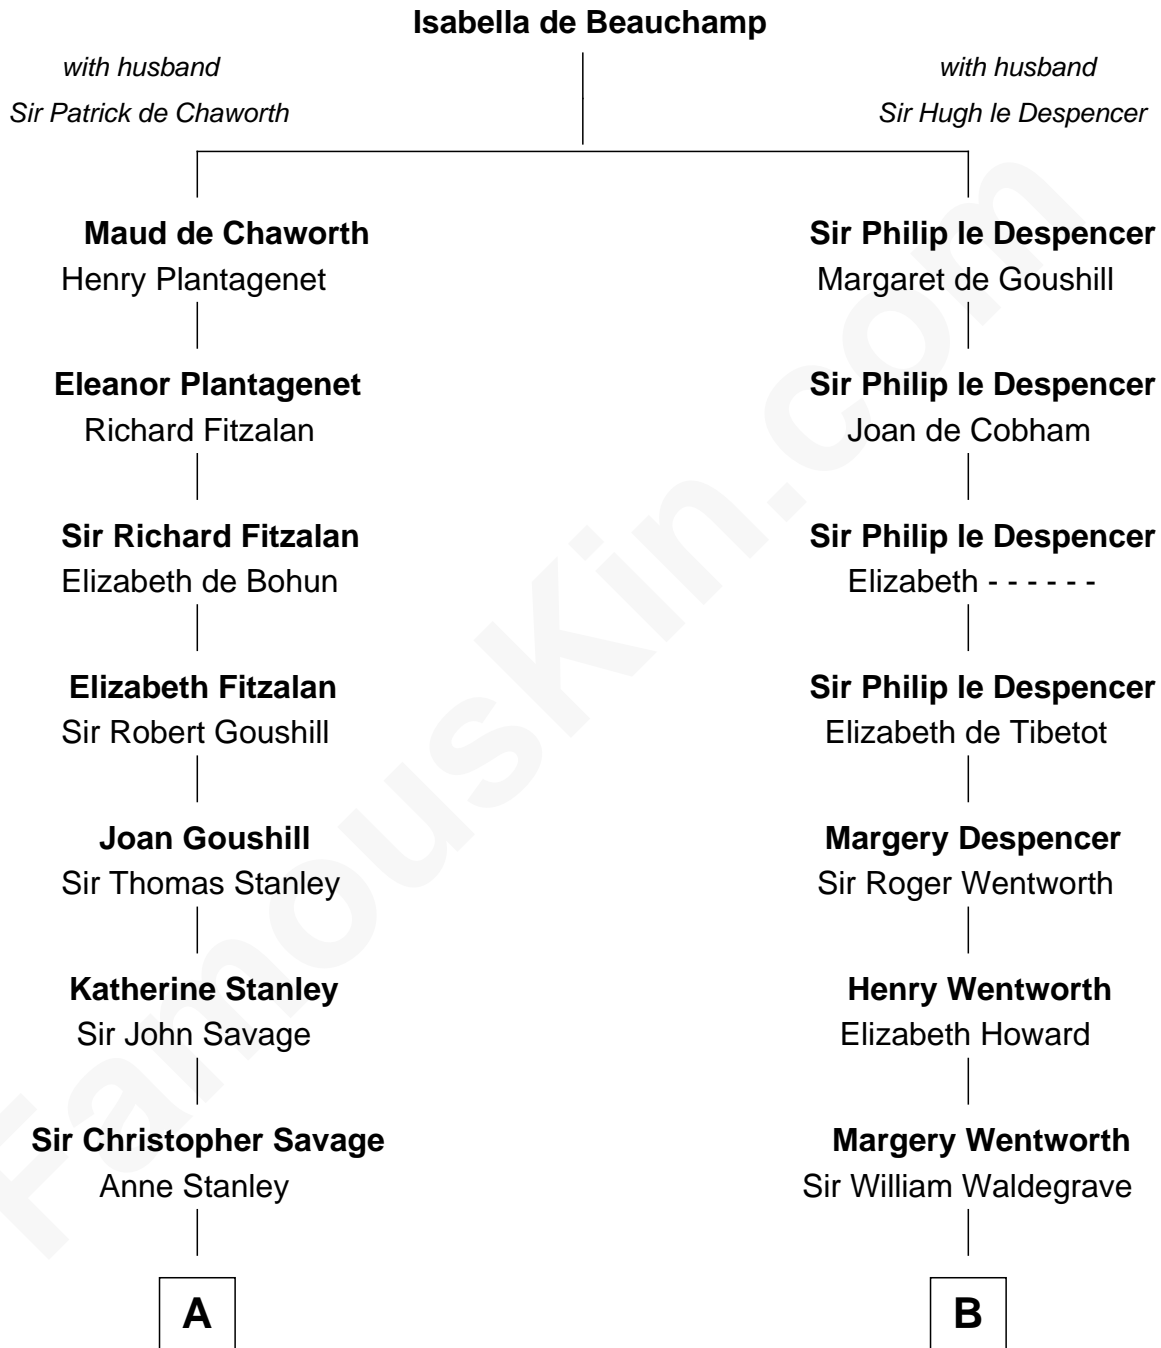

FamousKin.com Relationship Chart of

Adlai Stevenson III

U.S. Senator from Illinois

20th cousin 1 time removed of

Walt Disney

Co-Founder of The Walt Disney Company

C

Mary Peachy Frye
Rev. Lewis Warner Green

Letitia Green
Adlai Ewing Stevenson

Lewis Green Stevenson
Helen Louise Davis

Adlai Ewing Stevenson
Ellen Borden

Adlai Stevenson III
U.S. Senator from Illinois

D

Eber Call
Violette Lawrence

Charles Call
Henrietta Gross