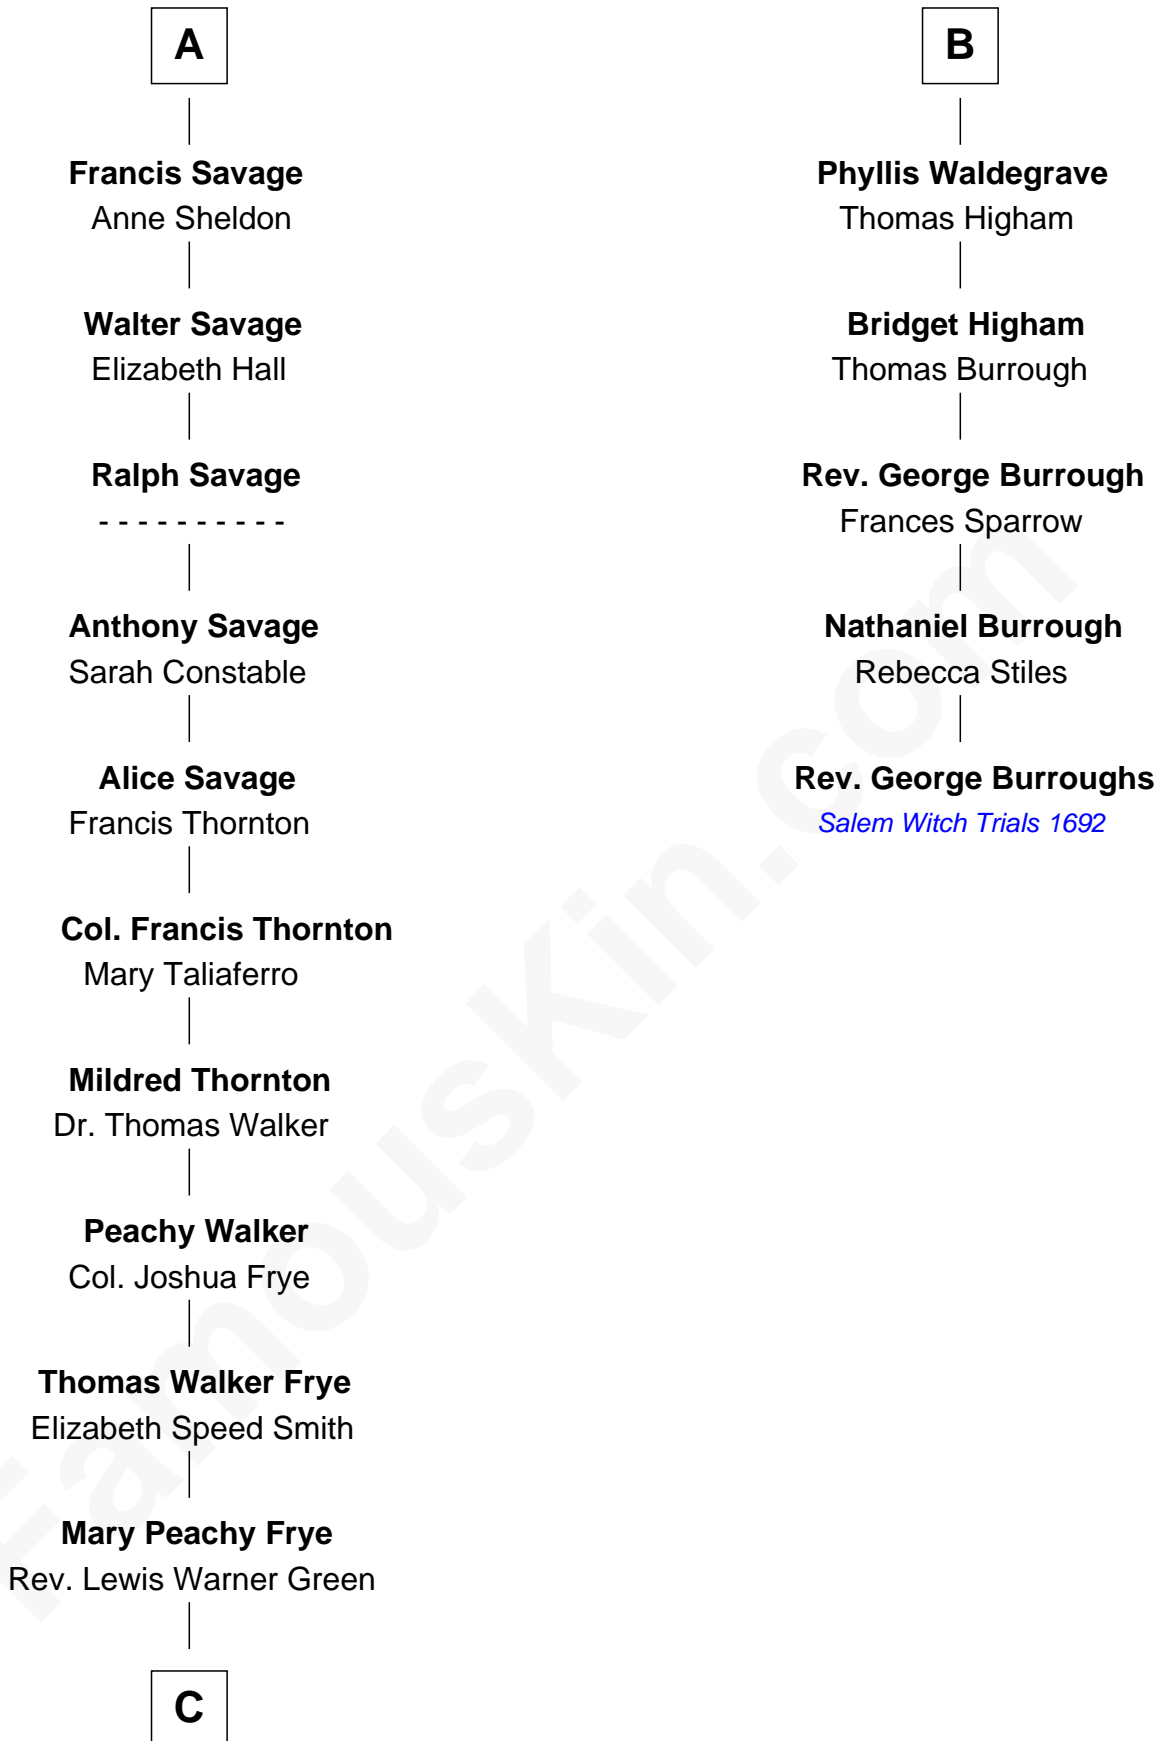

# FamousKin.com Relationship Chart of

**Adlai Stevenson III**

*U.S. Senator from Illinois*

11th cousin 9 times removed of

**Rev. George Burroughs**

*Executed for Witchcraft, Salem 1692*

**Bartholomew de Badlesmere**

**Margaret de Badlesmere**

Sir John de Tibetot

**Sir Robert de Tibetot**

Margaret Deincourt

**Elizabeth de Tibetot**

Sir Philip le Despencer

**Margery Despencer**

Sir Roger Wentworth

**Henry Wentworth**

Elizabeth Howard

**Margery Wentworth**

Sir William Waldegrave

**George Waldegrave**

Anne Drury

**B**

**C**

—  
**Letitia Green**

Adlai Ewing Stevenson

—  
**Lewis Green Stevenson**

Helen Louise Davis

—  
**Adlai Ewing Stevenson**

Ellen Borden

—  
**Adlai Stevenson III**

*U.S. Senator from Illinois*