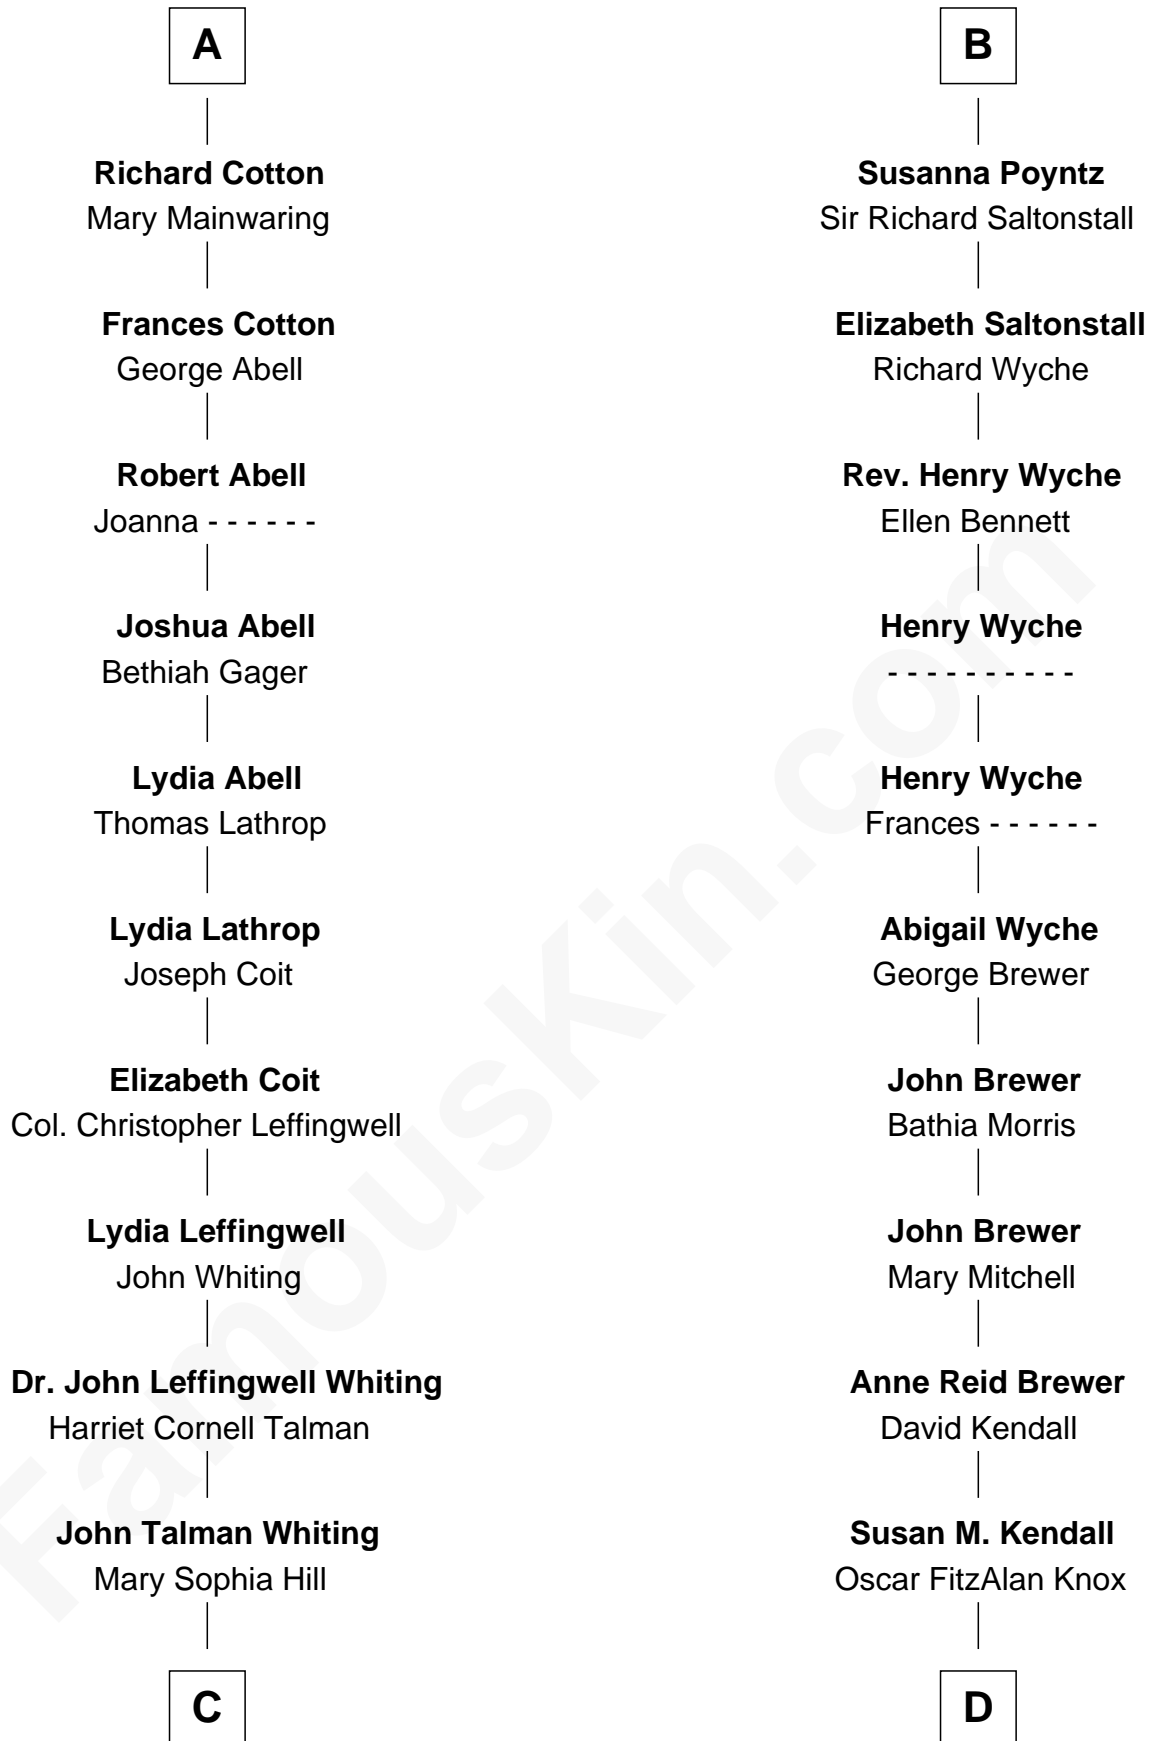

# FamousKin.com Relationship Chart of

**Adlai Stevenson III**  
*U.S. Senator from Illinois*

20th cousin of

**Truman Capote**  
*Author of In Cold Blood*

**Eudo la Zouche**  
Milicent de Cantilupe

**Eve la Zouche**  
Sir Maurice de Berkeley

**Thomas de Berkeley**  
Katherine de Clyvedon

**Sir John Berkeley**  
Elizabeth Betteshorne

**Elizabeth Berkeley**  
Sir John Sutton

**Jane Sutton**  
Thomas Mainwaring

**Cecily Mainwaring**  
John Cotton

**Sir George Cotton**  
Mary Onley

**A**

**Elizabeth la Zouche**  
Sir Nicholas Poyntz

**Nicholas Poyntz**  
-----

**Pontius Poyntz**  
Eleanor Baldwin

**Sir John Poyntz**  
-----

**John Poyntz**  
Maud Perth

**William Poyntz**  
Elizabeth Shaw

**Thomas Poyntz**  
Ann Calva

**B**

**C**

**Mary DeGama Whiting**

William Borden

**John Borden**

Ellen Wallace Waller