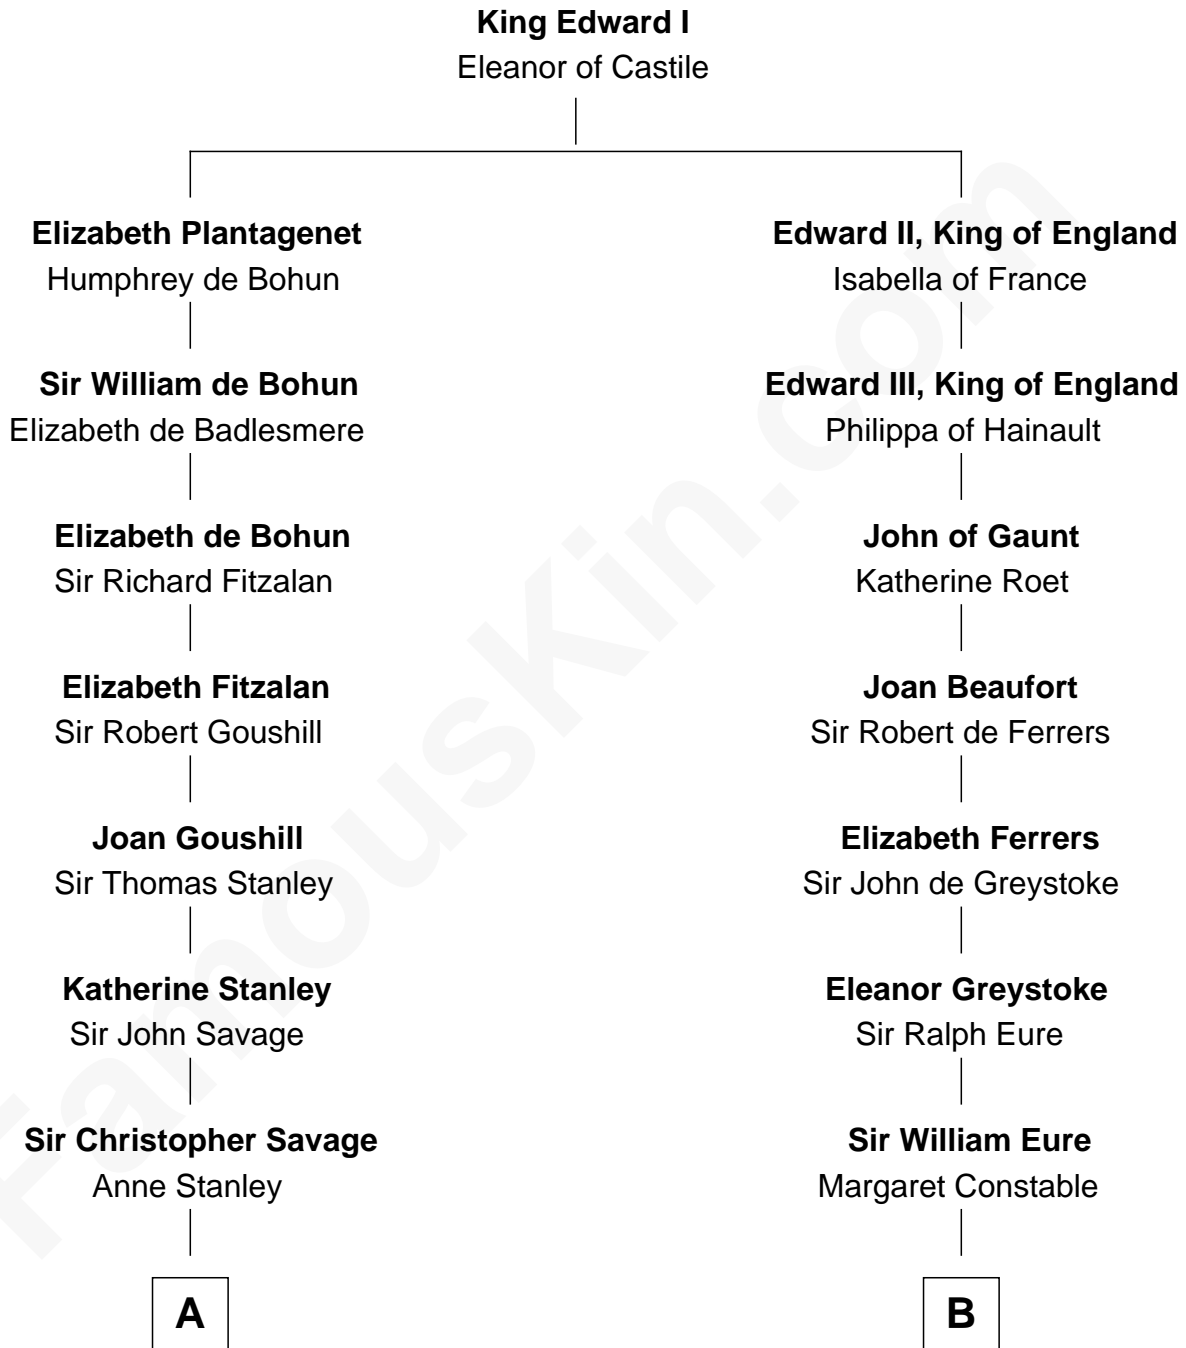

FamousKin.com Relationship Chart of

Adlai Stevenson III

U.S. Senator from Illinois

20th cousin 1 time removed of

William Howard Taft

27th U.S. President

C

Mary Peachy Frye
Rev. Lewis Warner Green

Letitia Green
Adlai Ewing Stevenson

Lewis Green Stevenson
Helen Louise Davis

Adlai Ewing Stevenson
Ellen Borden

Adlai Stevenson III
U.S. Senator from Illinois

D

Rhoda Rawson
Aaron Taft

Peter Rawson Taft
Sylvia Howard

Alphonso Taft
Louisa Maria Torrey

William Howard Taft
27th U.S. President